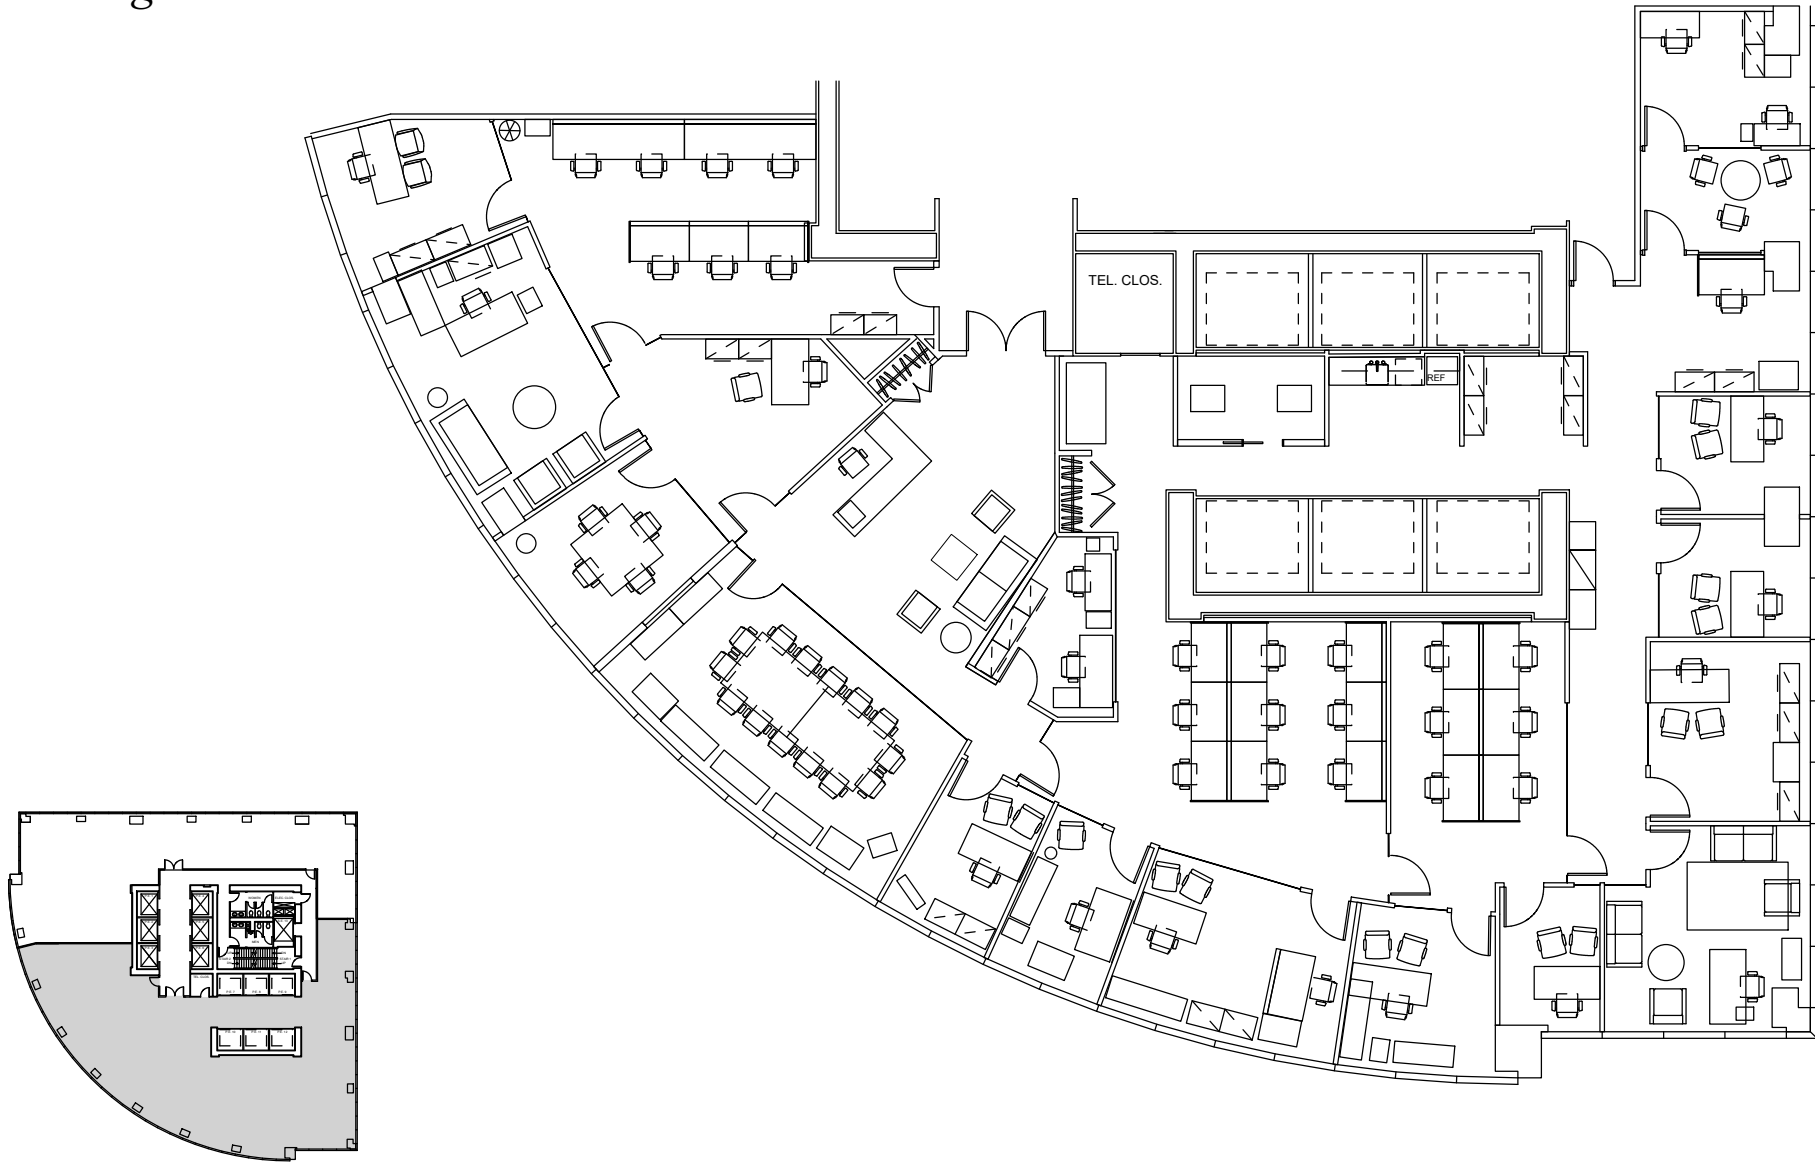

17 State Street

Suite 2130 - 8,623 RSF

Existing Conditions

Floor 21

17 State Street

Suite 2130 - 8,623 RSF

Proposed Layout

Floor 21