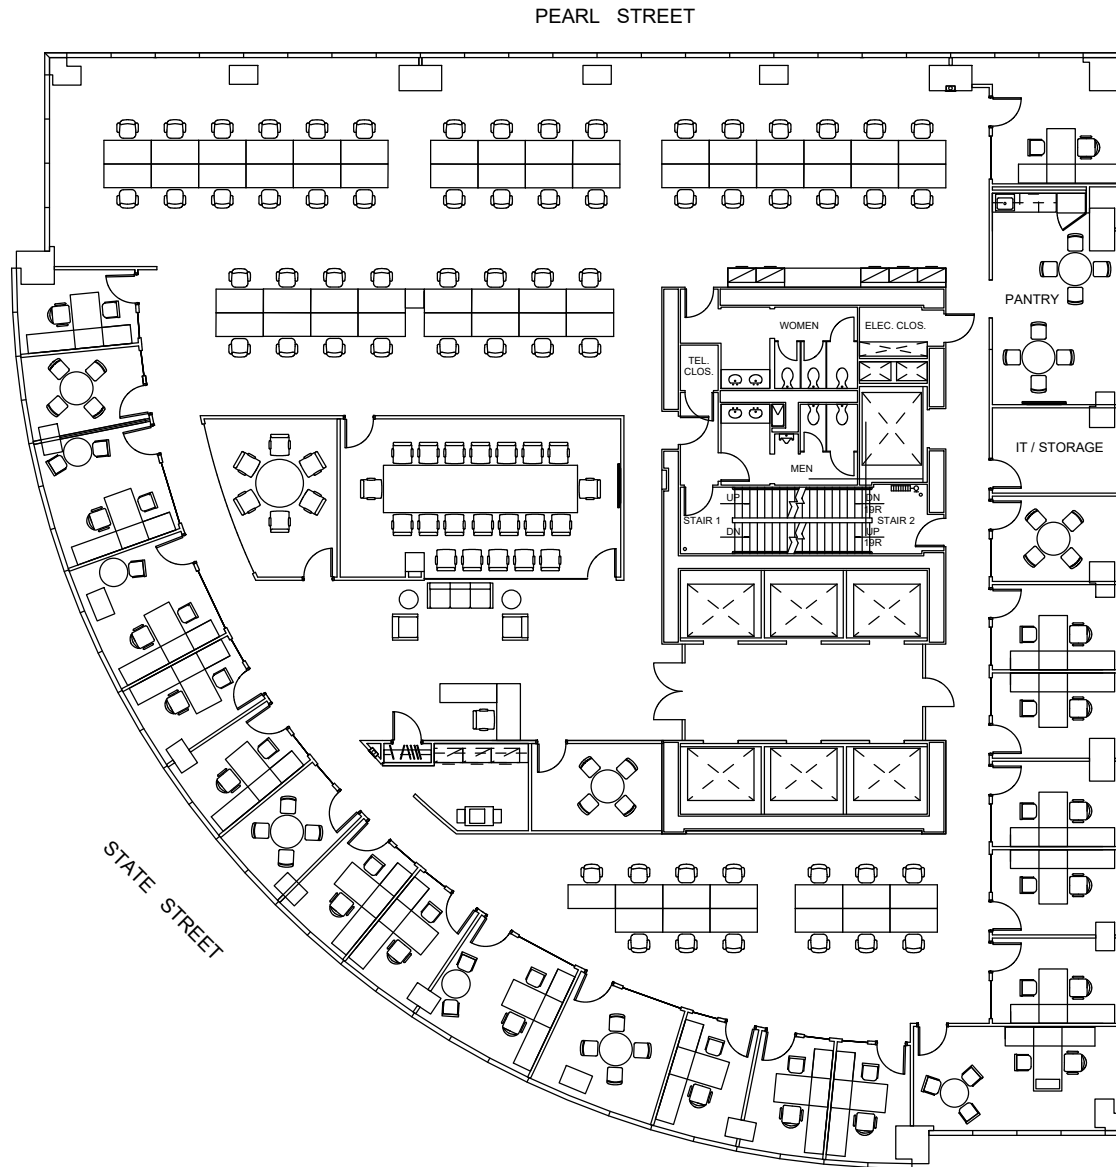

17 State Street

Suite 3700 - 14,900 RSF
Existing Conditions

Floor 37

Date Printed: 2/23/2023