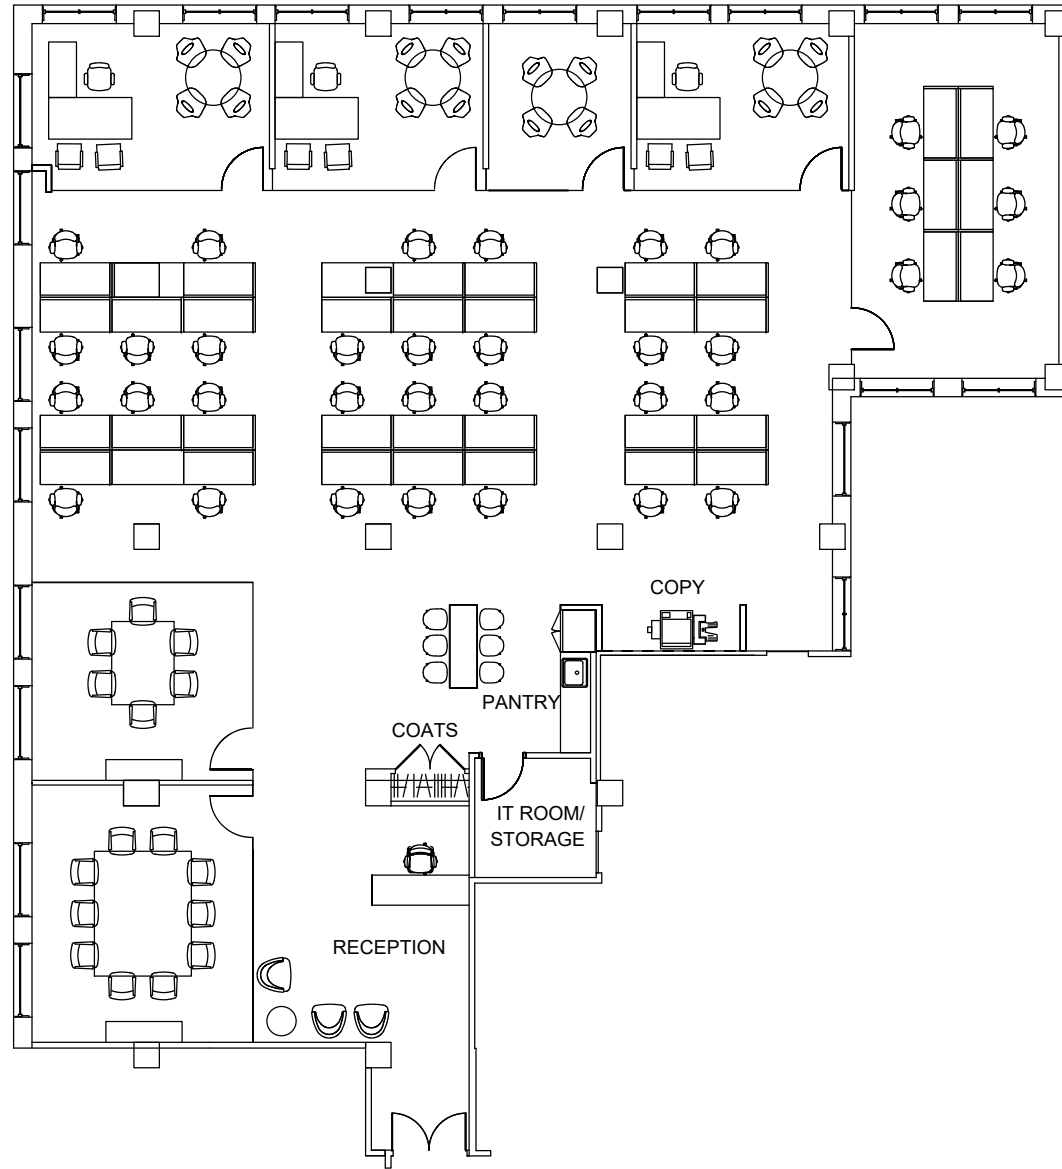

285 Madison Avenue

Suite 1700 - 7,070 RSF

Creative Prebuilt

17th Floor

Date Printed: 2/28/2024

Not to scale. All dimensions and conditions are approximate and for information only.