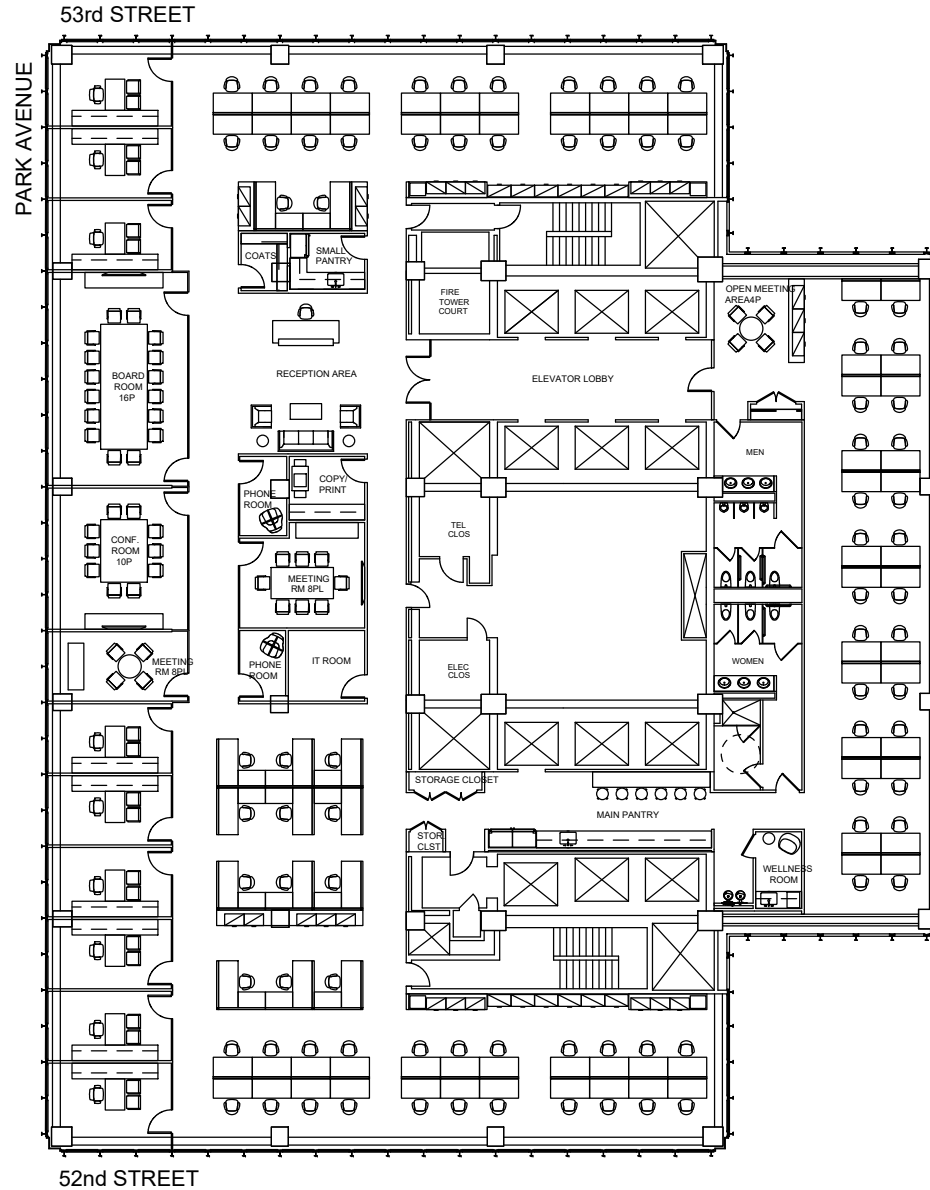

375 Park Avenue
Suite 1400 - 16,979 RSF
Office Intensive

Floor 14

Date Printed: 6/14/2023

375 Park Avenue
Suite 1400 - 16,979 RSF
Trading Layout

Floor 14

Date Printed: 6/14/2023

375 Park Avenue
Suite 1400 - 16,979 RSF
As Built

Floor 14

Date Printed: 4/27/2023

375 Park Avenue
Suite 1400 - 16,979 RSF
Core & Shell

Floor 14

Date Printed: 2/16/2023