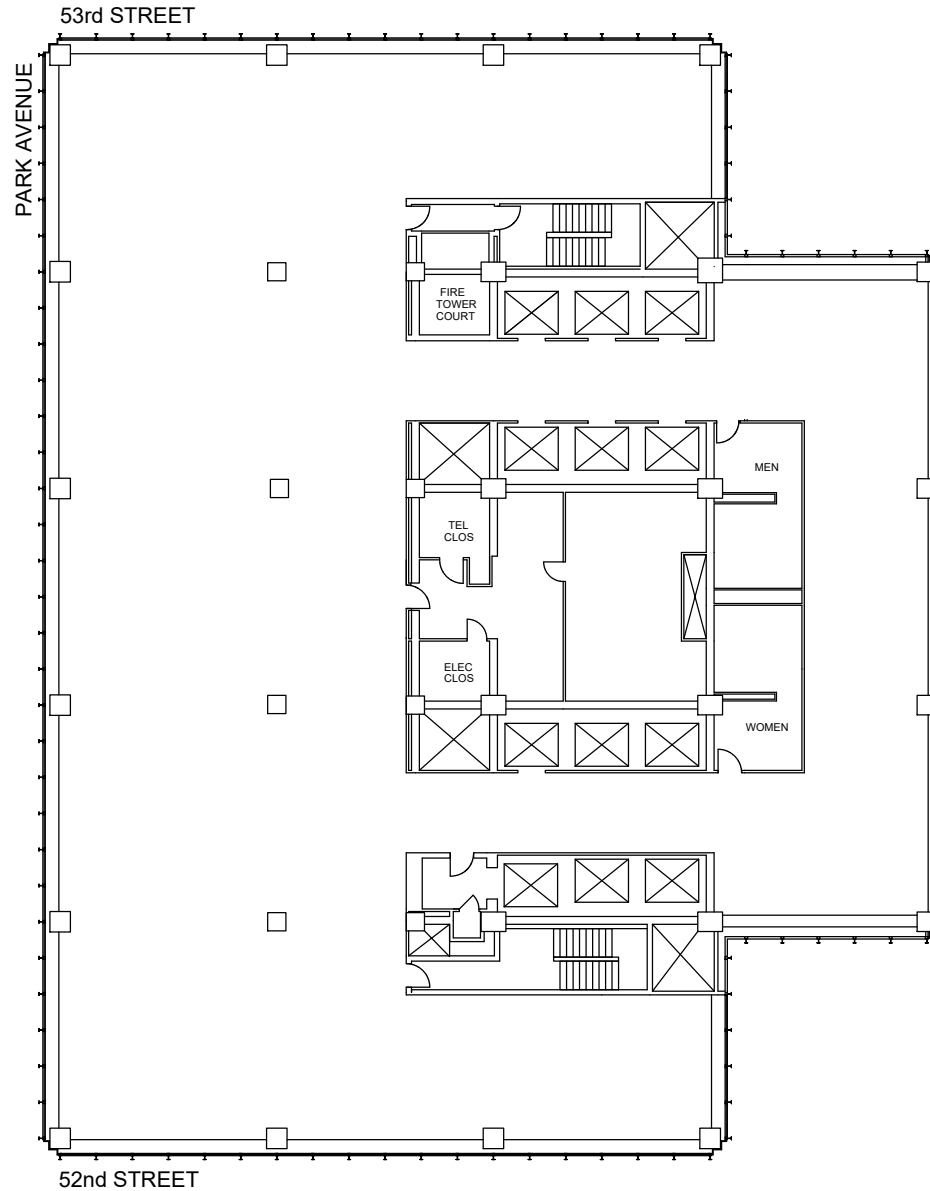

375 Park Avenue
Suite 1400 - 16,979 RSF
Office Intensive

Floor 14

Date Printed: 6/14/2023

375 Park Avenue
Suite 1400 - 16,979 RSF
Trading Layout

Floor 14

Date Printed: 6/14/2023

375 Park Avenue
Suite 1400 - 16,979 RSF
As Built

Floor 14

Date Printed: 4/27/2023

375 Park Avenue
Suite 1400 - 16,979 RSF
Core & Shell

Floor 14

Date Printed: 2/16/2023