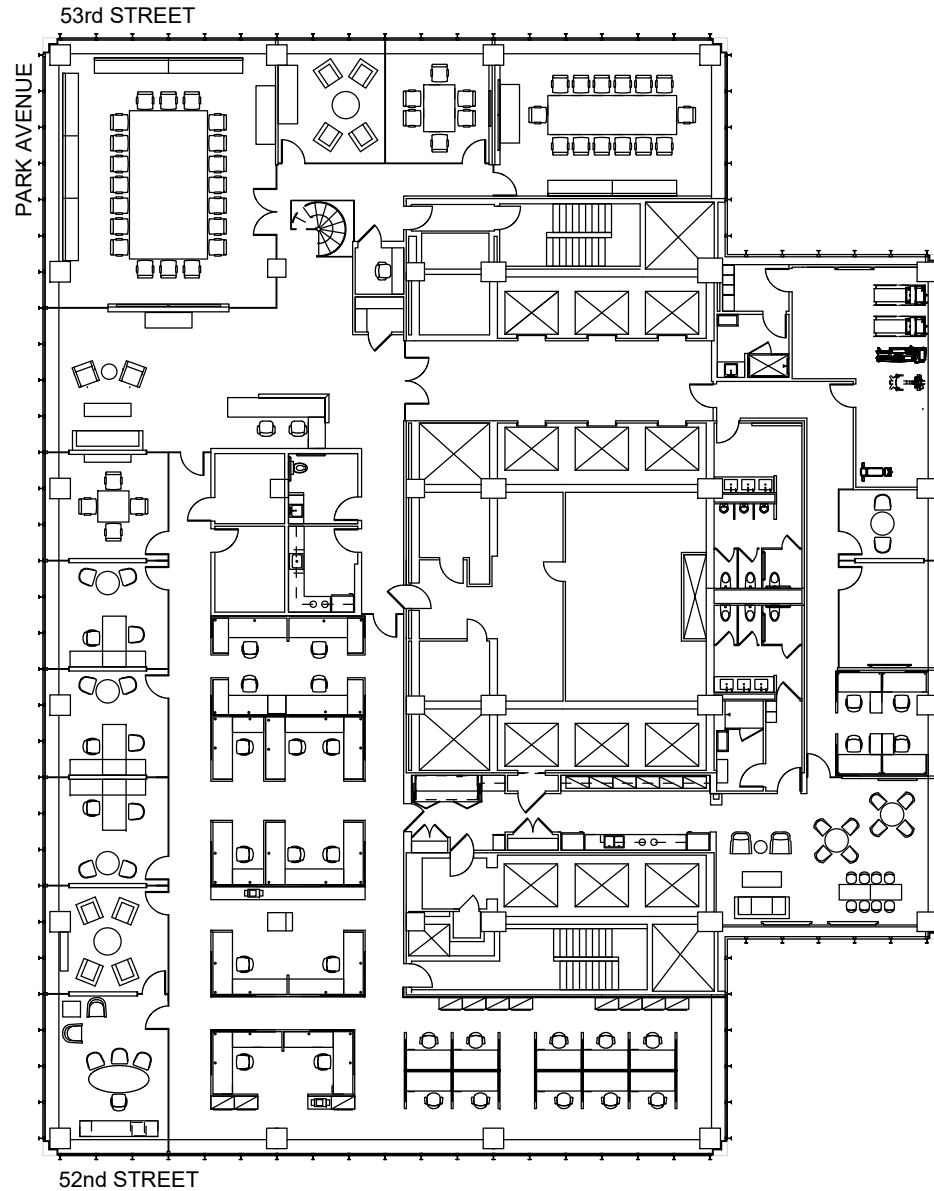

375 Park Avenue
Suite 1400 - 16,979 RSF
Office Intensive

Floor 14

Date Printed: 6/14/2023

375 Park Avenue
Suite 1400 - 16,979 RSF
Trading Layout

Floor 14

Date Printed: 6/14/2023

375 Park Avenue
Suite 1400 - 16,979 RSF
As Built

Floor 14

Date Printed: 4/27/2023

375 Park Avenue
Suite 1400 - 16,979 RSF
Core & Shell

Floor 14

Date Printed: 2/16/2023