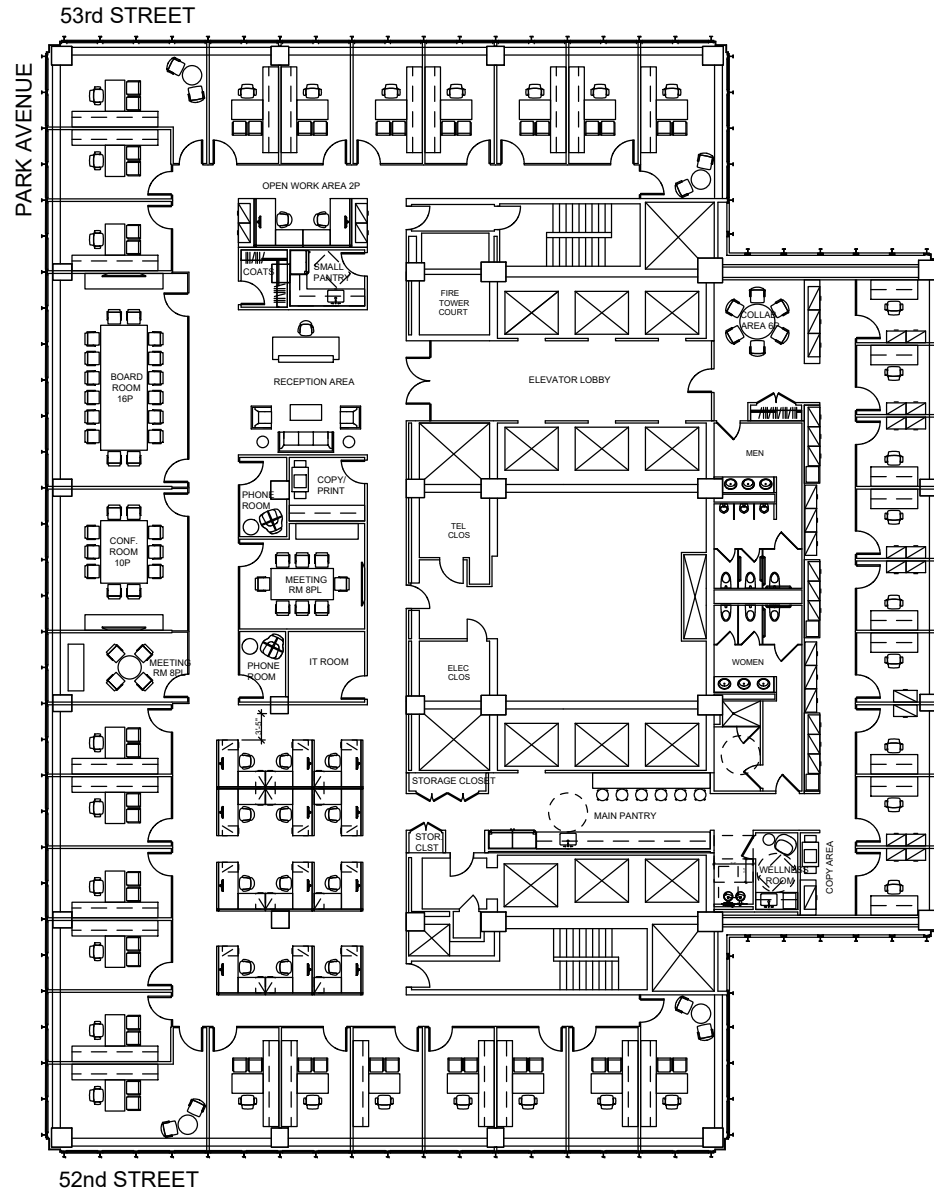

375 Park Avenue
Suite 1400 - 16,979 RSF
Office Intensive

Floor 14

Date Printed: 6/14/2023

375 Park Avenue
Suite 1400 - 16,979 RSF
Trading Layout

Floor 14

Date Printed: 6/14/2023

375 Park Avenue
Suite 1400 - 16,979 RSF
As Built

Floor 14

Date Printed: 4/27/2023

375 Park Avenue
Suite 1400 - 16,979 RSF
Core & Shell

Floor 14

Date Printed: 2/16/2023