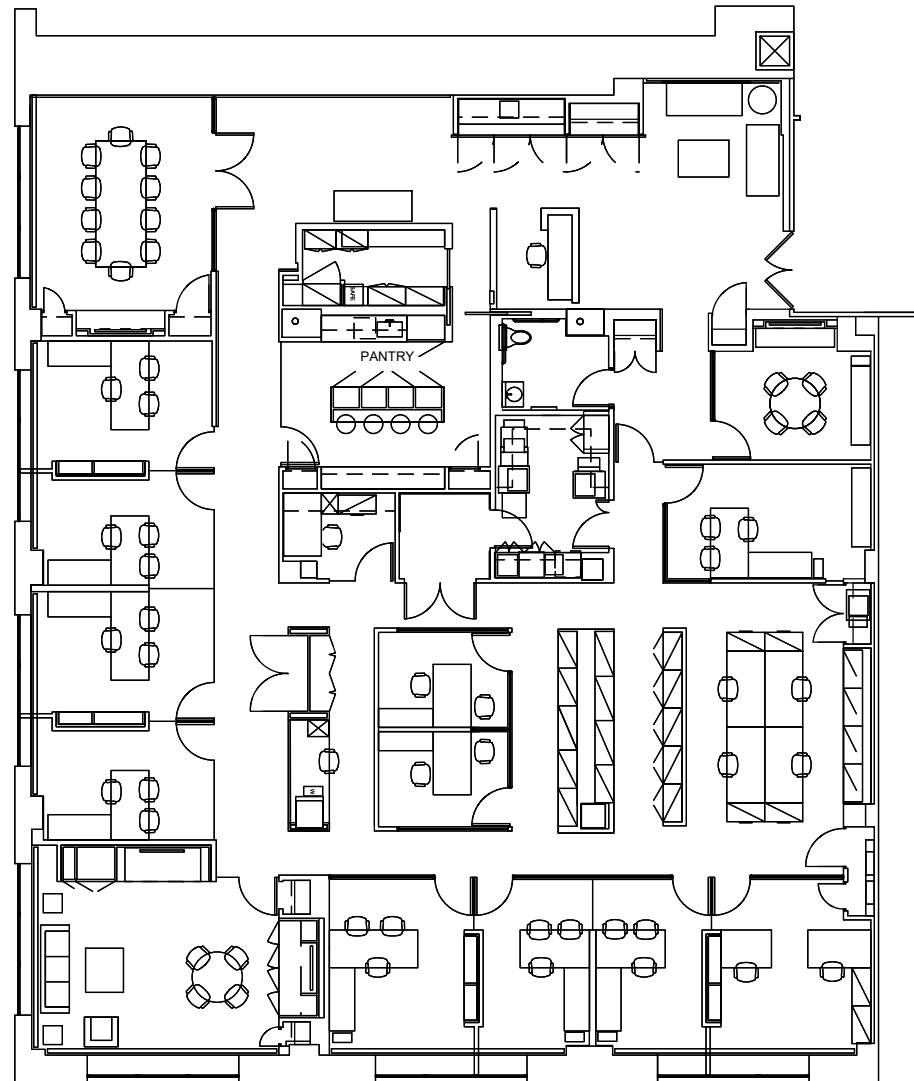

980 Madison Avenue
Suite 202 - 8,108 RSF
Existing Conditions

Floor 2

Date Printed: 2/6/2023

980 Madison Avenue

Suite 201 & 202

Proposed Division

Floor 2

Suite 201
3,056 RSF