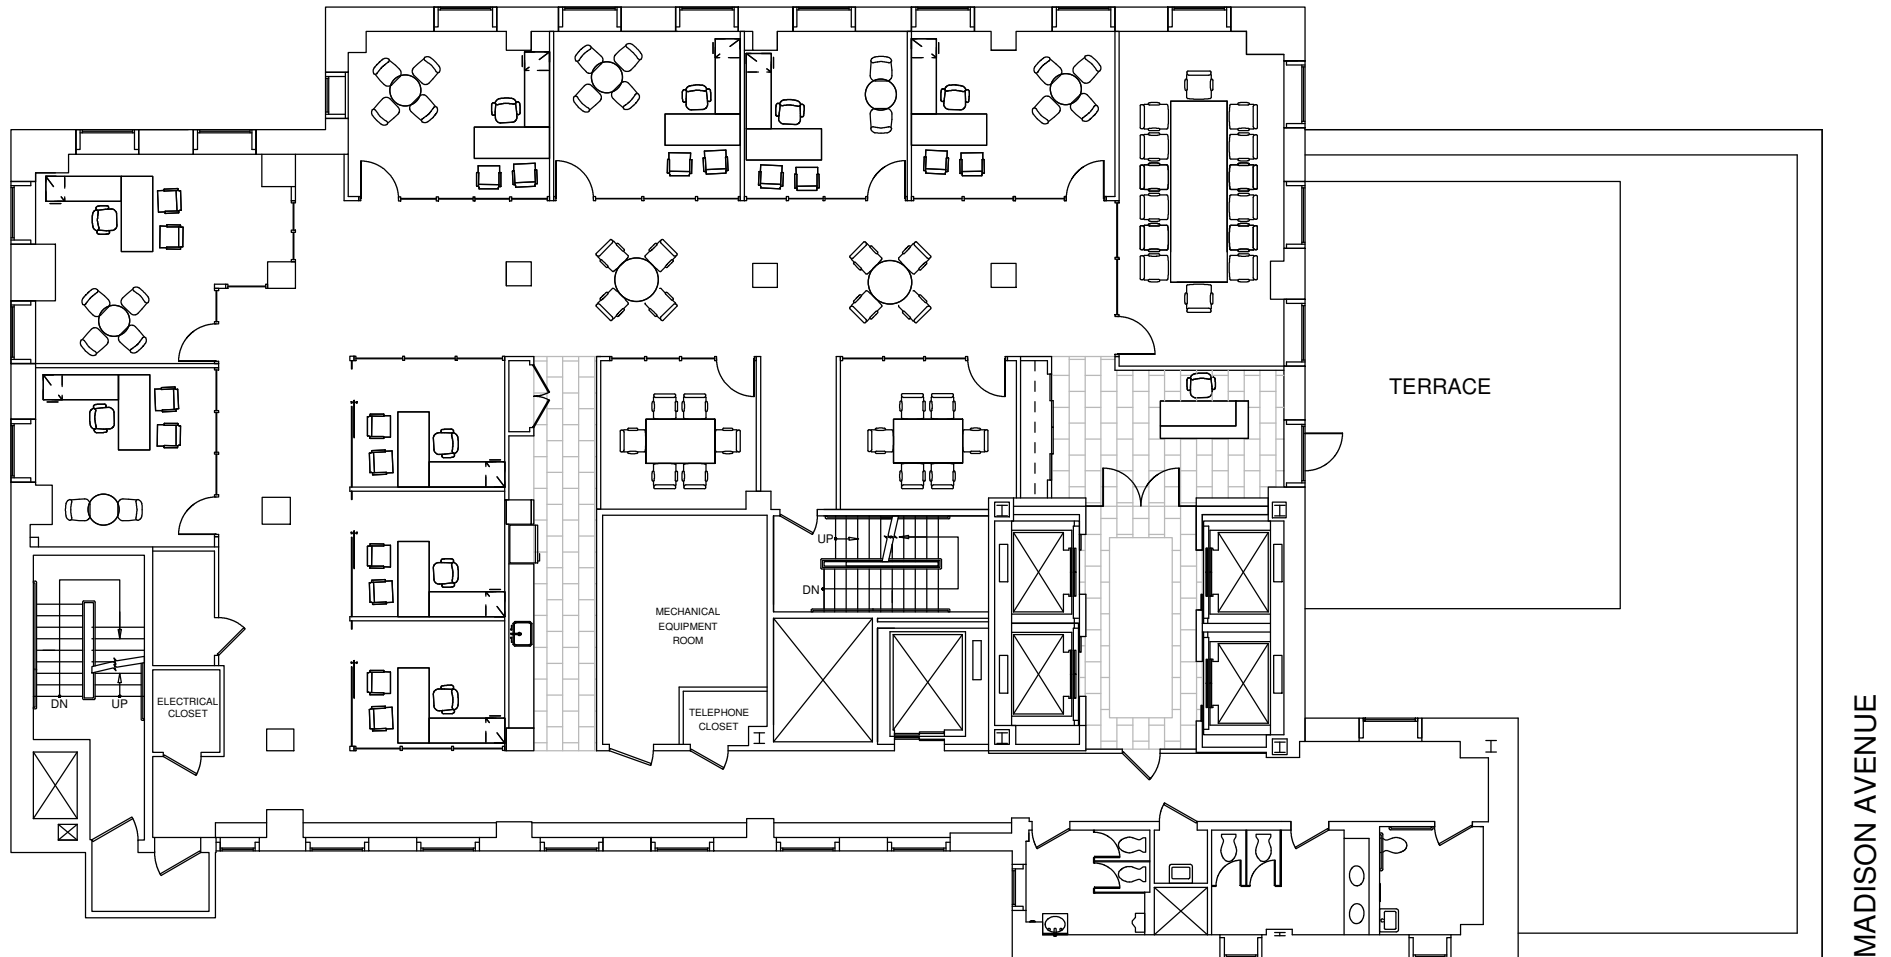

# 350 Madison

Suite 2100 - 8,559 RSF

Floor 21

EAST 45TH STREET

Date Printed: 5/23/2018

**RFR**  
RFR REALTY LLC

Not to scale. All dimensions and conditions are approximate and for information only.