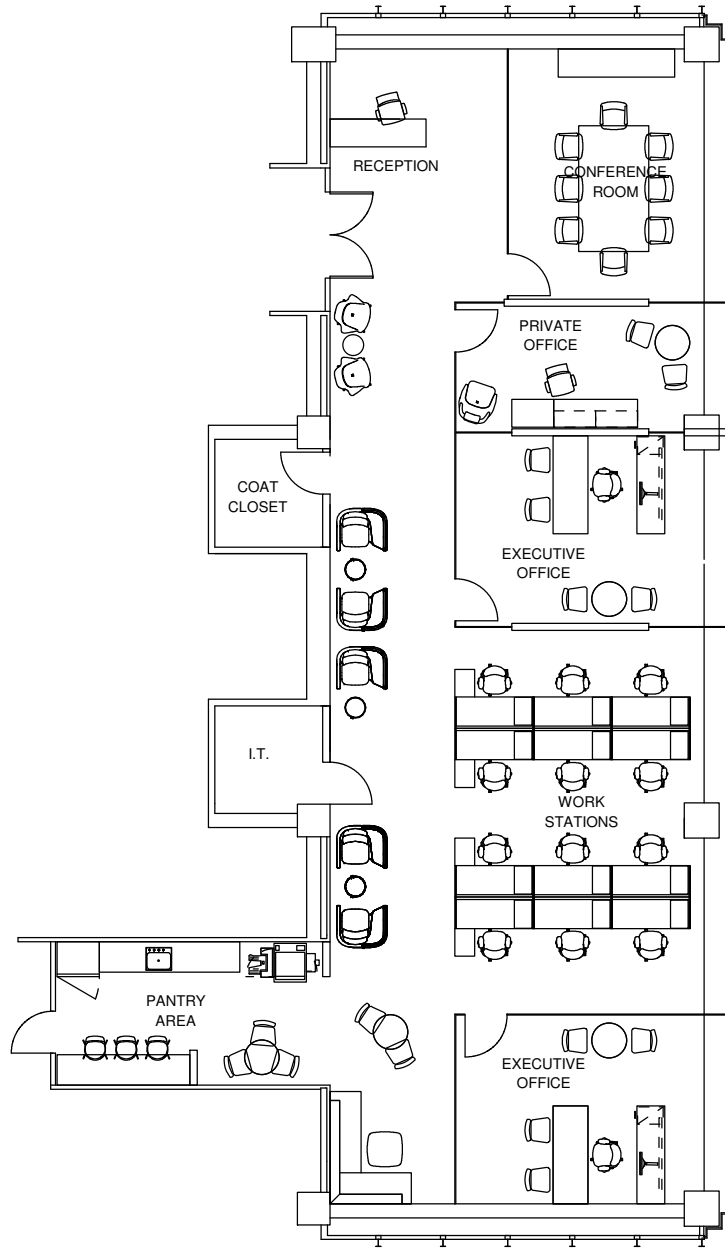

375 Park Avenue
Suite 2309 - 4,746 RSF
New Prebuilt

Floor 23

375 Park Avenue

Suite 2309 - 4,746 RSF

Floor 23

375 Park Avenue
Suite 2309 - 4,746 RSF

Floor 23