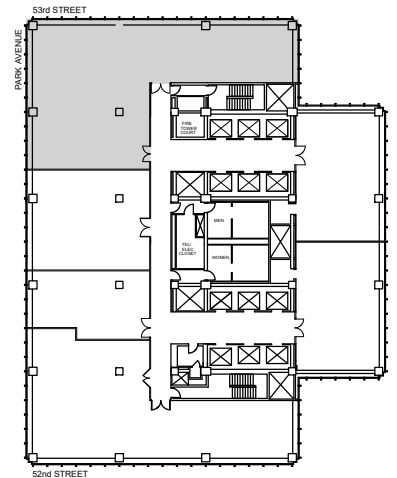

**375 Park Avenue**  
Suite 2501 - 4,945 RSF  
C o o

**Floor 25**

**375 Park Avenue**  
Suite 2501 - 4,945 RSF  
*Core & Shell*

**Floor 25**

**375 Park Avenue**  
Suite 2501 - 4,945 RSF  
*Test Fit*

**Floor 25**