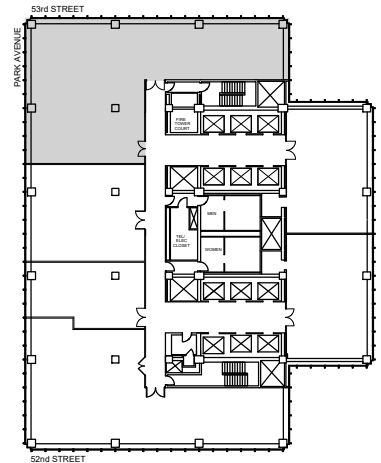

**375 Park Avenue**  
Suite 2501 - 4,945 RSF  
C o o

**Floor 25**

**375 Park Avenue**  
Suite 2501 - 4,945 RSF  
*Core & Shell*

**Floor 25**

**375 Park Avenue**  
Suite 2501 - 4,945 RSF  
*Test Fit*

**Floor 25**