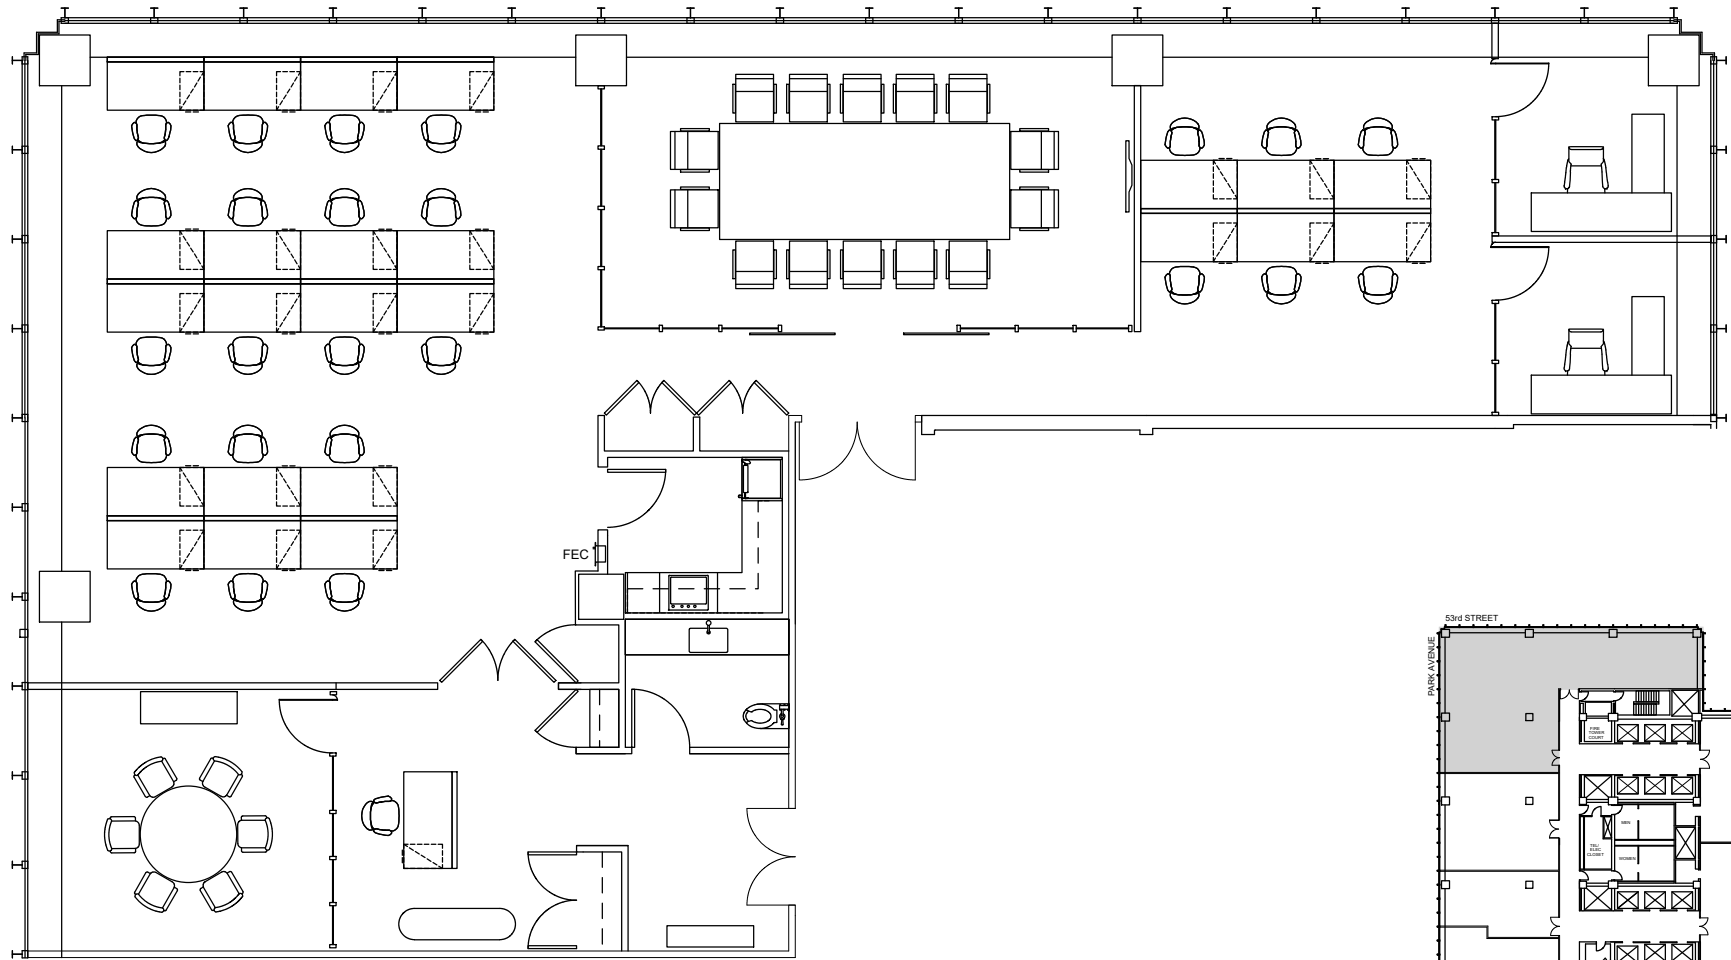

**375 Park Avenue**  
Suite 2501 - 4,945 RSF  
C o o

**Floor 25**

**375 Park Avenue**  
Suite 2501 - 4,945 RSF  
*Core & Shell*

**Floor 25**

**375 Park Avenue**  
Suite 2501 - 4,945 RSF  
*Test Fit*

**Floor 25**