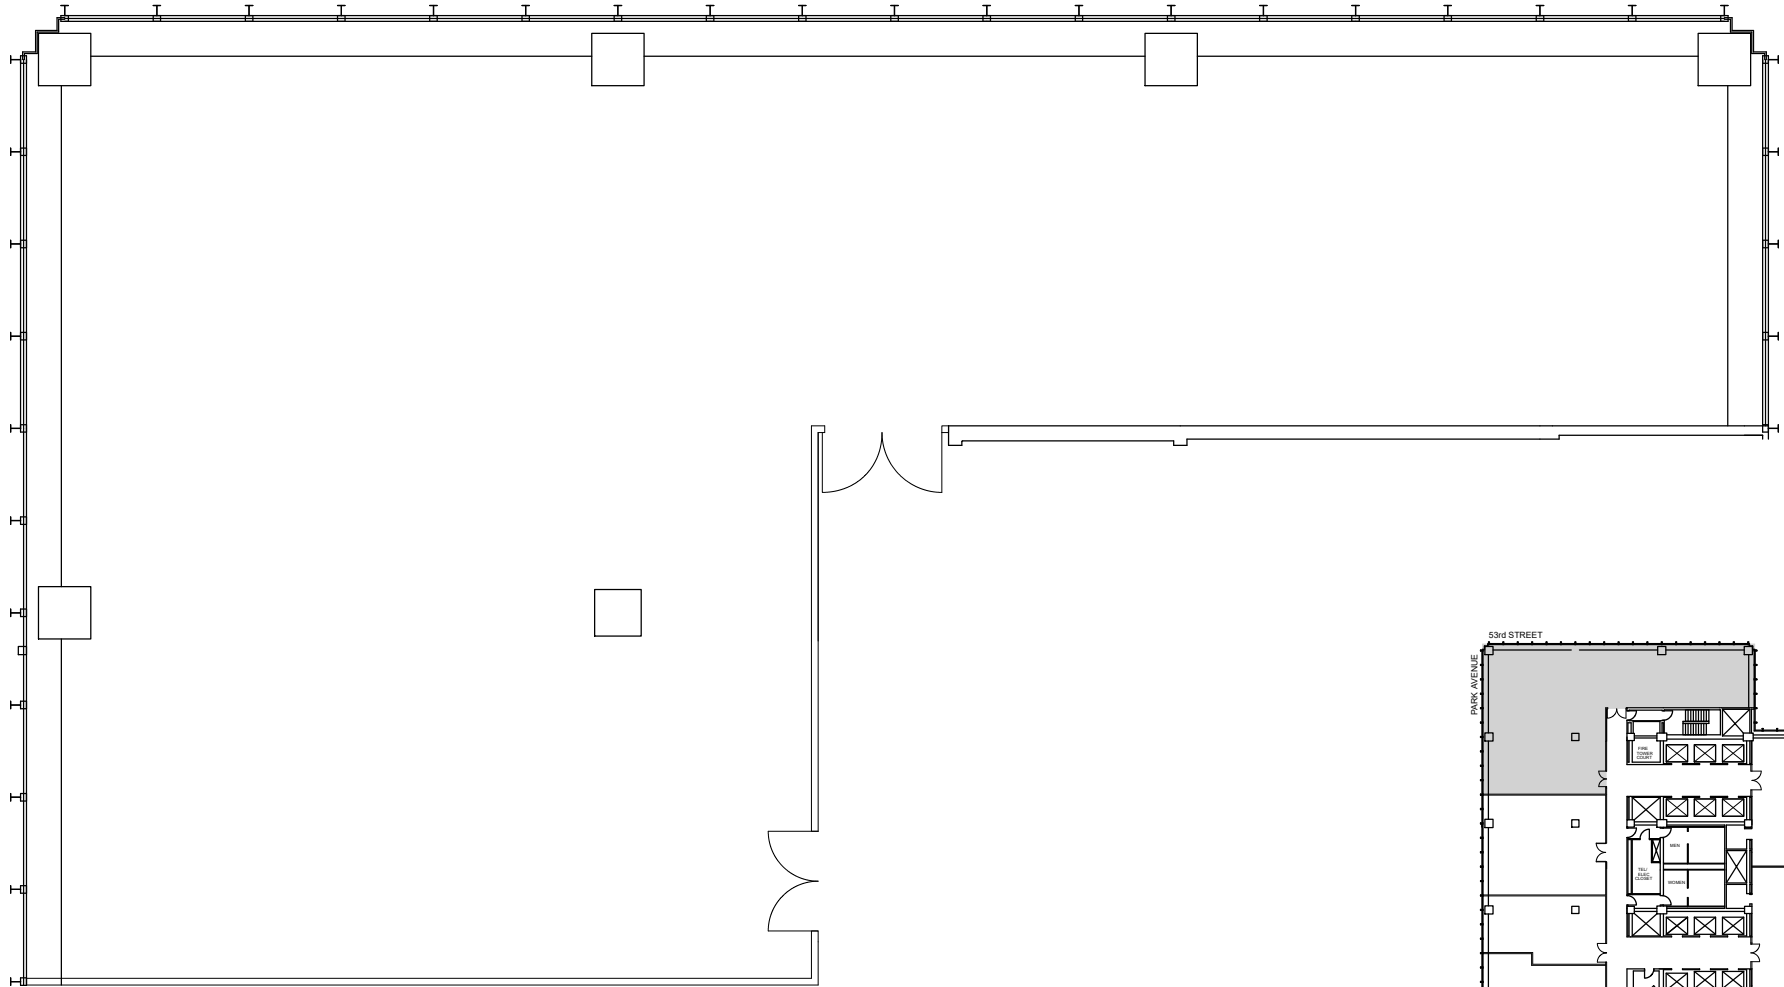

**375 Park Avenue**  
Suite 2501 - 4,945 RSF  
C o o

**Floor 25**

**375 Park Avenue**  
Suite 2501 - 4,945 RSF  
*Core & Shell*

**Floor 25**

**375 Park Avenue**  
Suite 2501 - 4,945 RSF  
*Test Fit*

**Floor 25**