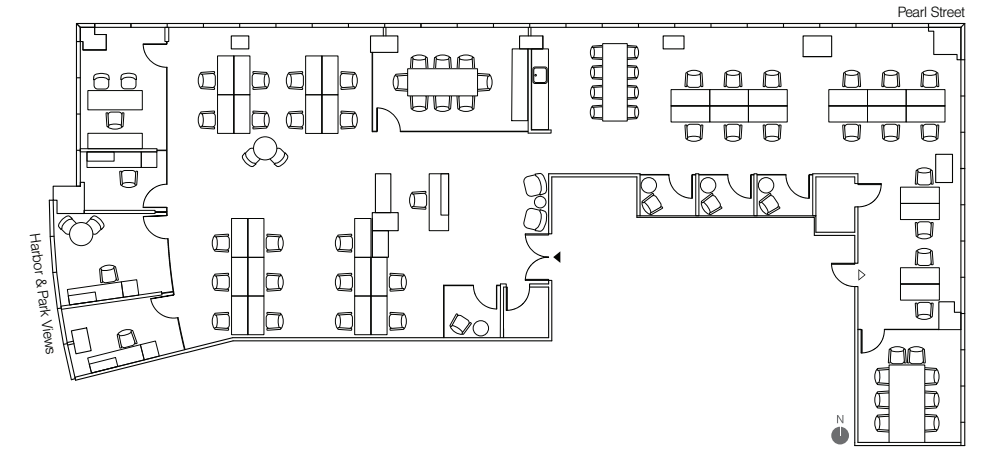

Newly Completed Pre-Builts

with Extraordinary Views

17

State Street

Floor 25
8,887sf

Floor 33
6,678sf

Floor 35
6,681sf

RFR