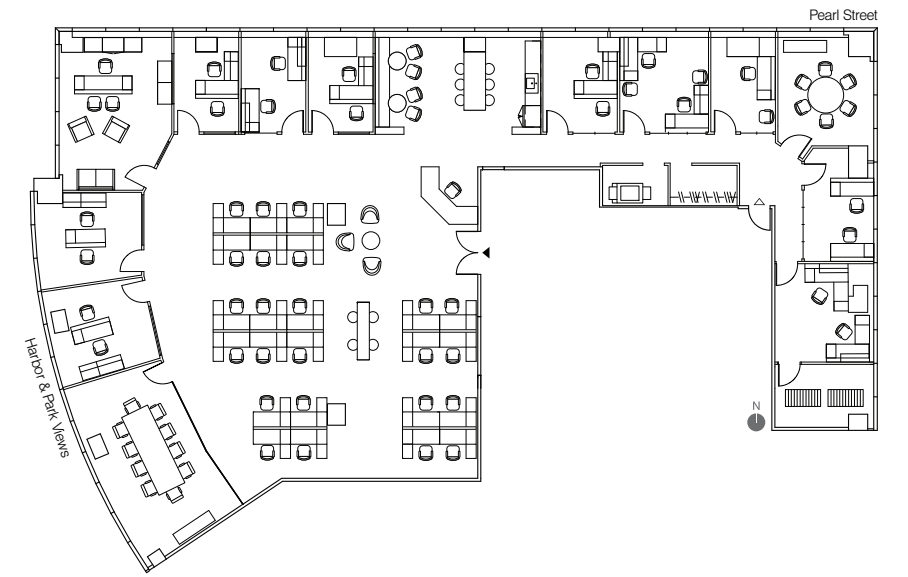

Newly Completed Pre-Builts

with Extraordinary Views

17

State Street

Floor 25
8,887sf

Floor 33
6,678sf

Floor 35
6,681sf

RFR