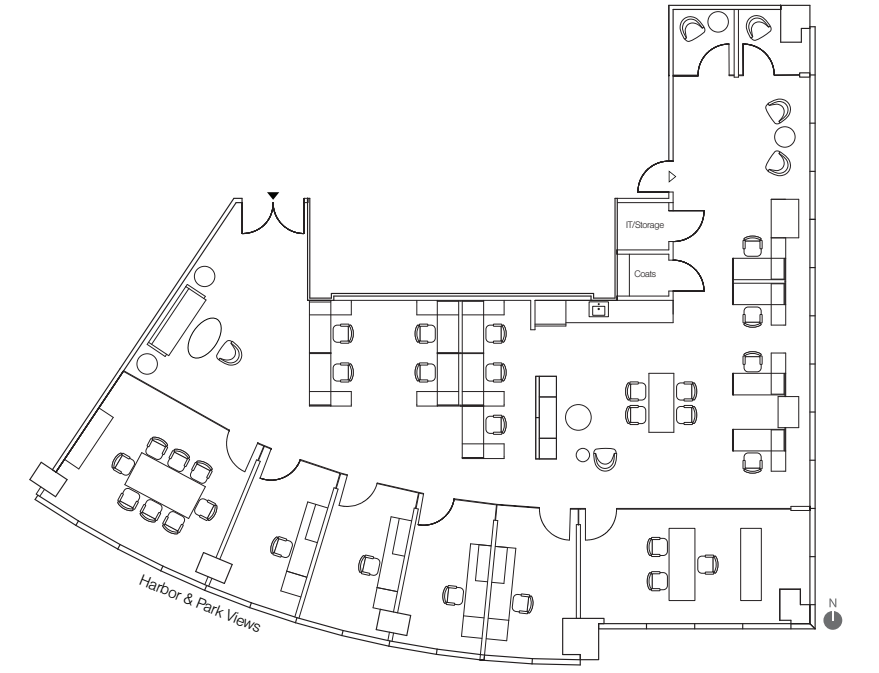

Newly Completed Pre-Builts

with Extraordinary Views

17

State Street

Floor 25
8,887sf

Floor 33
6,678sf

Floor 35
6,681sf

RFR