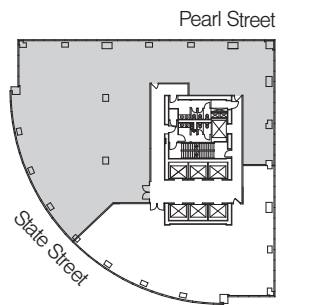

17

State Street

Prebuilt Space for Immediate Occupancy | 24 Mile Water Views

25 Acres of Greenspace and Waterfront at Your Doorstep

Prebuilt Suite 330 | 5,138 SF

Prebuilt Suite 700 | 9,007 SF

Prebuilt Suite 1800 | 6,007 SF

Prebuilt Suite 2500 | 9,860 SF

Prebuilt Suite 3930 | 3,566 SF

Entire 41 | 14,900 SF

17 State Neighborhood Map

RFR

seventeenstate.com

rfr.com
rfrspace.com
[@rfrrealty](https://www.instagram.com/rfrrealty)

AJ Camhi
212 308 0700
acamhi@rfr.com