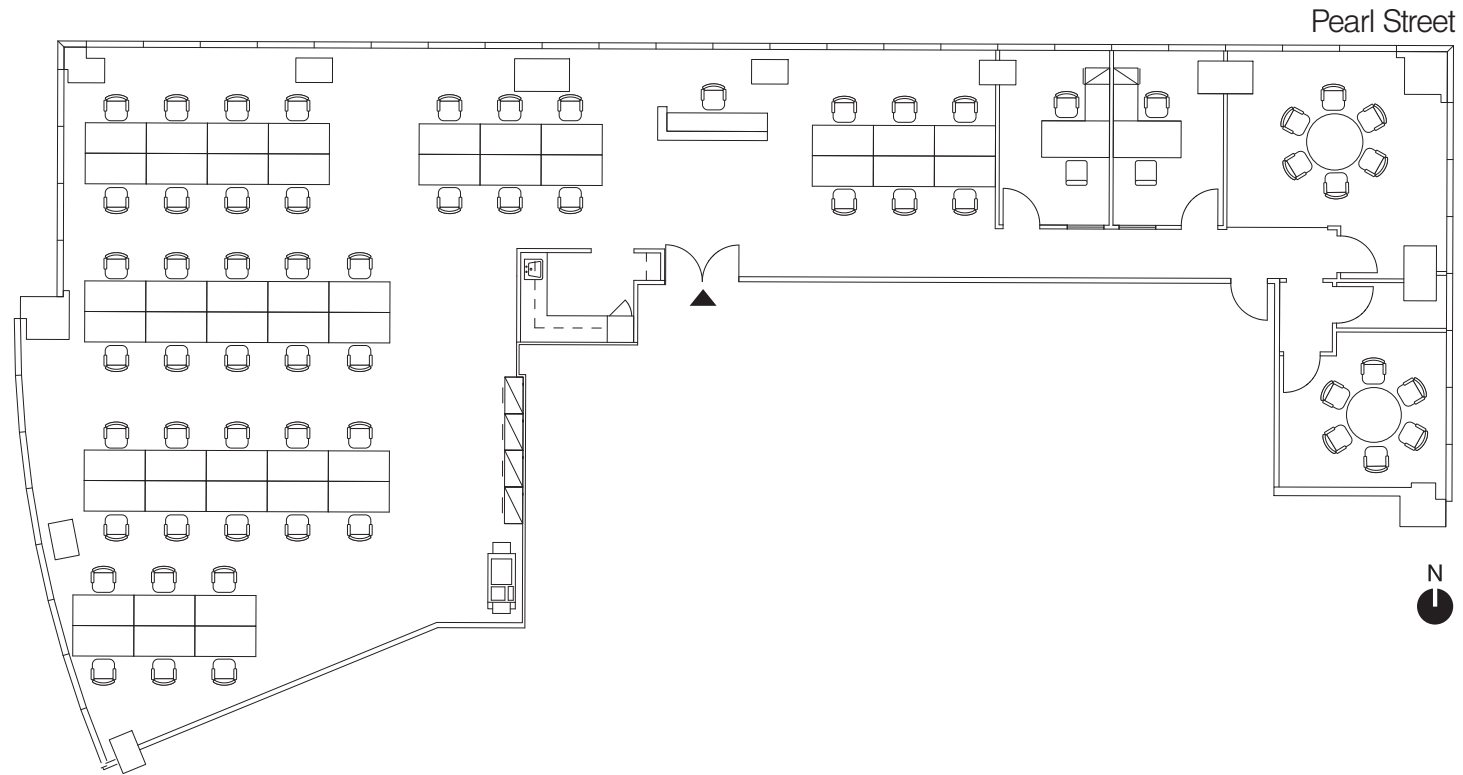

17

State Street

Prebuilt Space for Immediate Occupancy | 24 Mile Water Views

25 Acres of Greenspace and Waterfront at Your Doorstep

Prebuilt Suite 330 | 5,138 SF

Prebuilt Suite 700 | 9,007 SF

Prebuilt Suite 1800 | 6,007 SF

Prebuilt Suite 2500 | 9,860 SF

Prebuilt Suite 3930 | 3,566 SF

Entire 41 | 14,900 SF

17 State Neighborhood Map

RFR

seventeenstate.com

rfr.com
rfrspace.com
[@rfrrealty](https://www.instagram.com/rfrrealty)

AJ Camhi
212 308 0700
acamhi@rfr.com