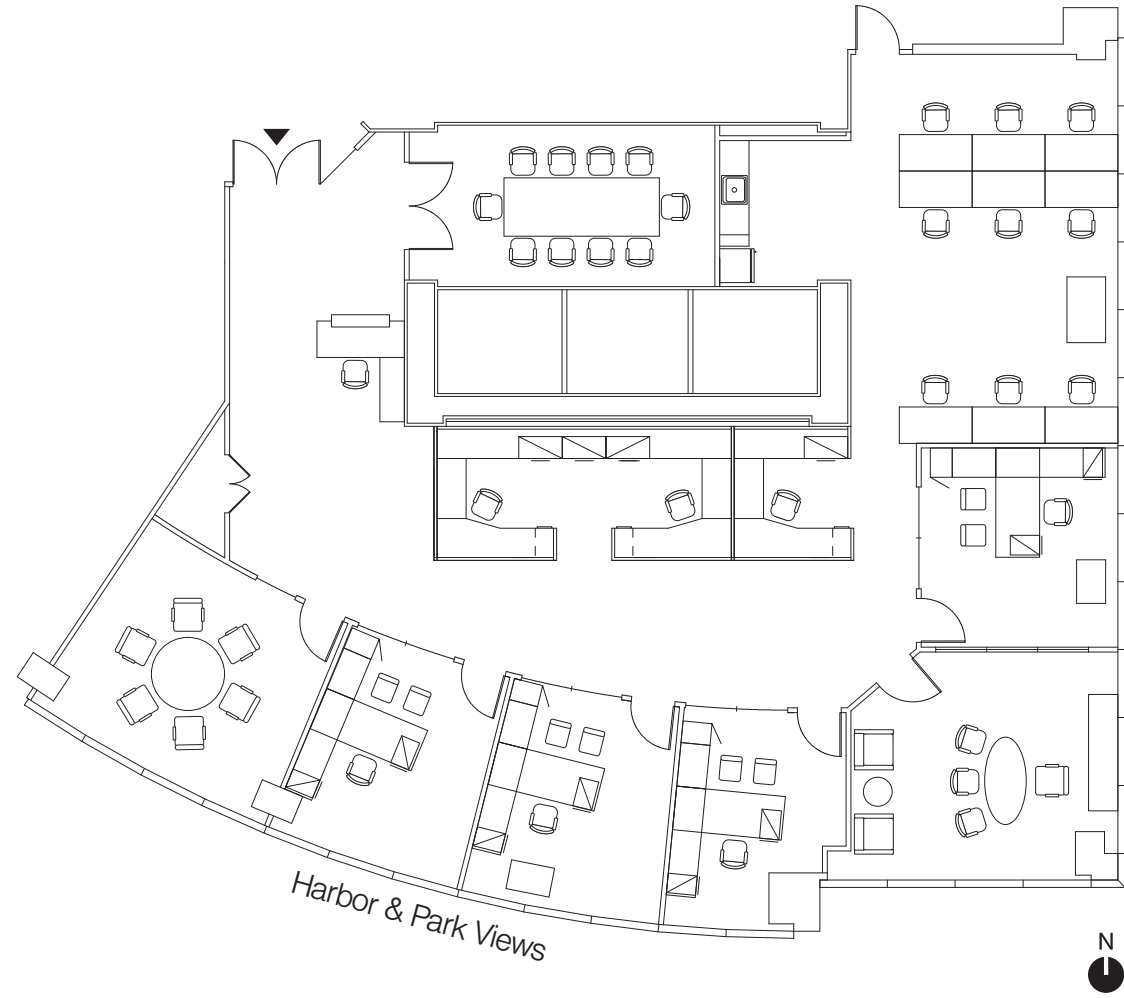

17

State Street

Prebuilt Space for Immediate Occupancy | 24 Mile Water Views

25 Acres of Greenspace and Waterfront at Your Doorstep

Prebuilt Suite 330 | 5,138 SF

Prebuilt Suite 700 | 9,007 SF

Prebuilt Suite 1800 | 6,007 SF

Prebuilt Suite 2500 | 9,860 SF

Prebuilt Suite 3930 | 3,566 SF

Entire 41 | 14,900 SF

17 State Neighborhood Map

RFR

seventeenstate.com

rfr.com
rfrspace.com
[@rfrrealty](https://www.instagram.com/rfrrealty)

AJ Camhi
212 308 0700
acamhi@rfr.com