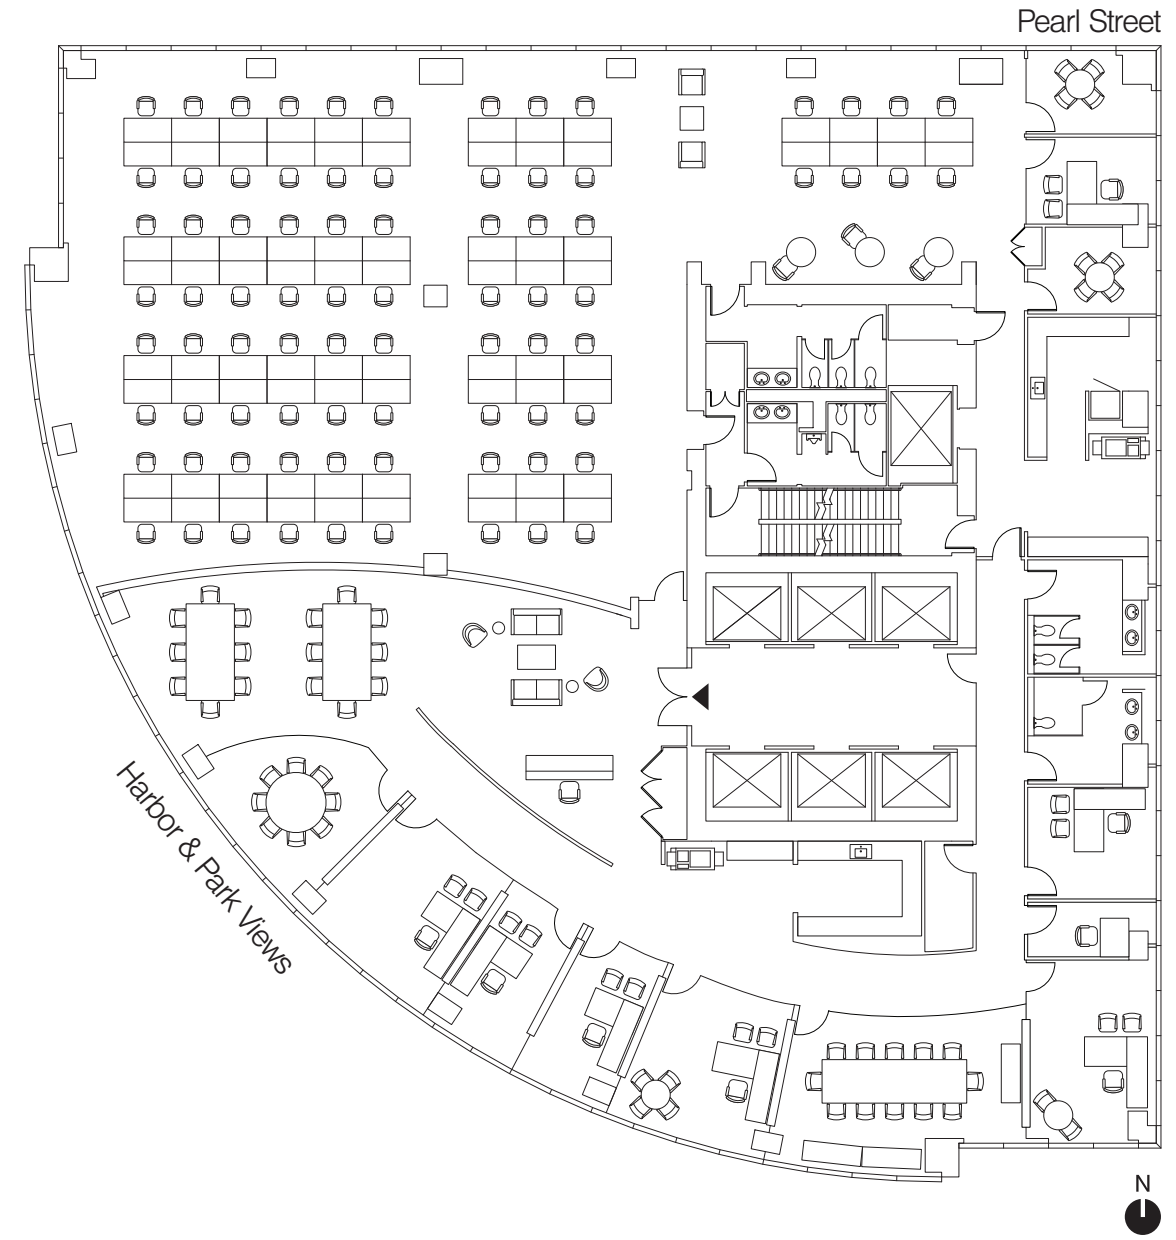

17

State Street

Prebuilt Space for Immediate Occupancy | 24 Mile Water Views

25 Acres of Greenspace and Waterfront at Your Doorstep

Prebuilt Suite 330 | 5,138 SF

Prebuilt Suite 700 | 9,007 SF

Prebuilt Suite 1800 | 6,007 SF

Prebuilt Suite 2500 | 9,860 SF

Prebuilt Suite 3930 | 3,566 SF

Entire 41 | 14,900 SF

17 State Neighborhood Map

RFR

seventeenstate.com

rfr.com
rfrspace.com
[@rfrrealty](https://www.instagram.com/rfrrealty)

AJ Camhi
212 308 0700
acamhi@rfr.com