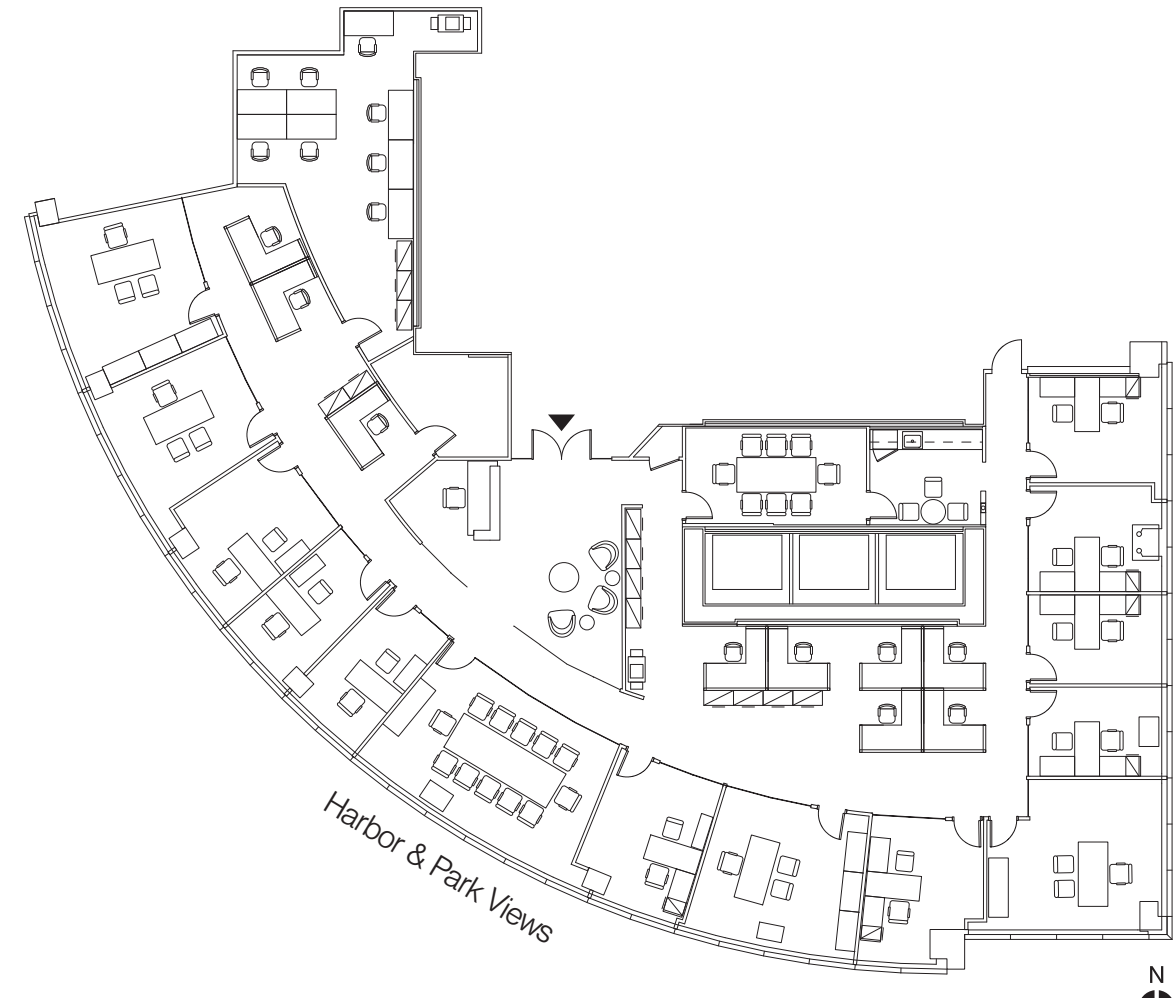

17

State Street

Prebuilt Space for Immediate Occupancy | 24 Mile Water Views

25 Acres of Greenspace and Waterfront at Your Doorstep

Prebuilt Suite 330 | 5,138 SF

Prebuilt Suite 700 | 9,007 SF

Prebuilt Suite 1800 | 6,007 SF

Prebuilt Suite 2500 | 9,860 SF

Prebuilt Suite 3930 | 3,566 SF

Entire 41 | 14,900 SF

17 State Neighborhood Map

RFR

seventeenstate.com

rfr.com
rfrspace.com
[@rfrrealty](https://www.instagram.com/rfrrealty)

AJ Camhi
212 308 0700
acamhi@rfr.com