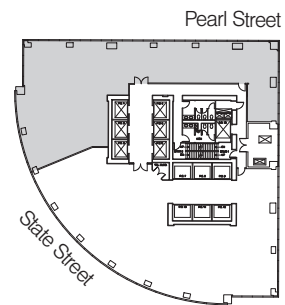

17

State Street

Prebuilt Space for Immediate Occupancy | 24 Mile Water Views

25 Acres of Greenspace and Waterfront at Your Doorstep

Prebuilt Suite 330 | 5,138 SF

Prebuilt Suite 700 | 9,007 SF

Prebuilt Suite 1800 | 6,007 SF

Prebuilt Suite 2500 | 9,860 SF

Prebuilt Suite 3930 | 3,566 SF

Entire 41 | 14,900 SF

17 State Neighborhood Map

RFR

seventeenstate.com

rfr.com
rfrspace.com
[@rfrrealty](https://www.instagram.com/rfrrealty)

AJ Camhi
212 308 0700
acamhi@rfr.com