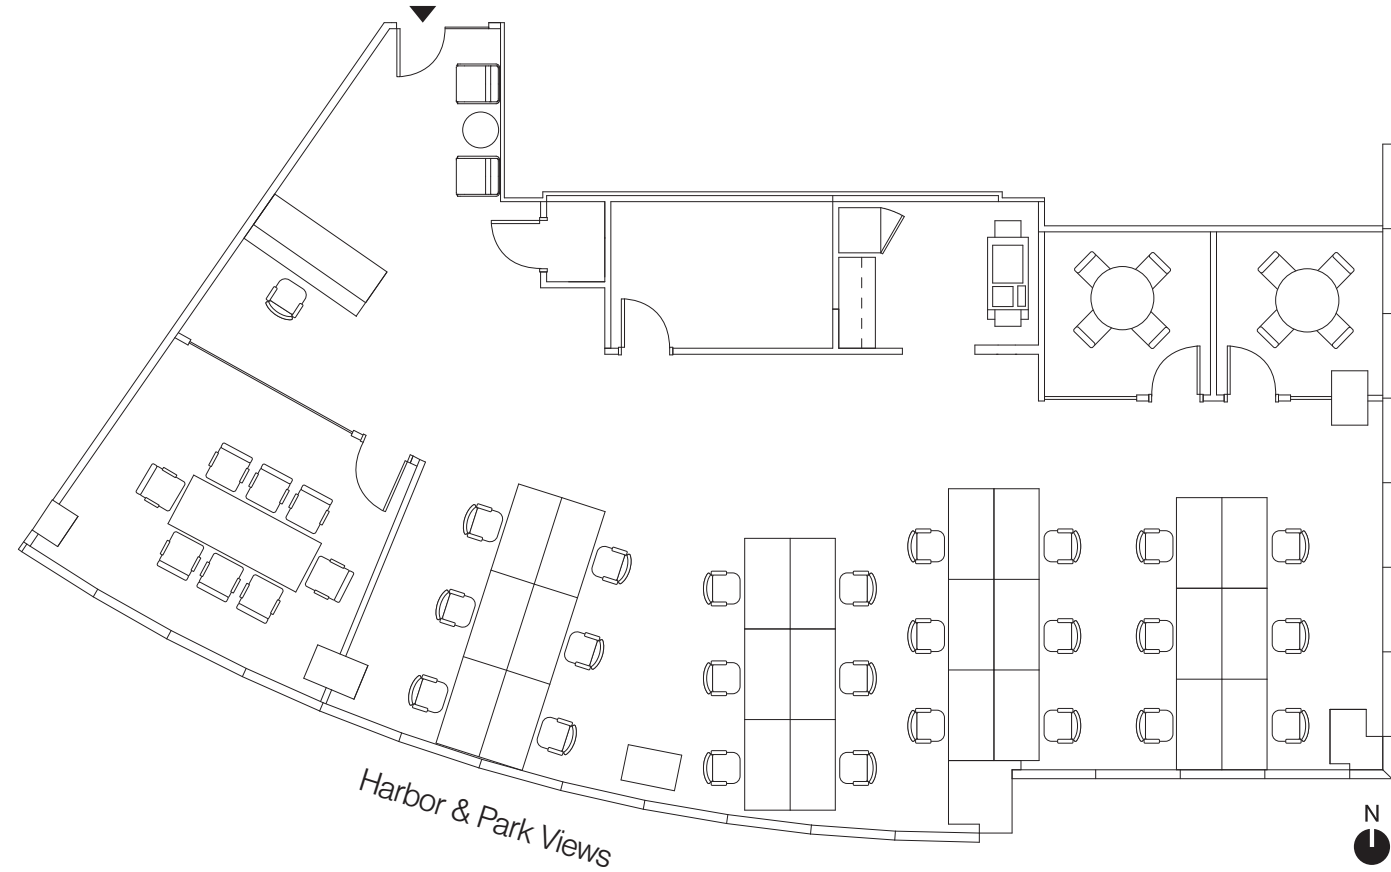

17

State Street

Prebuilt Space for Immediate Occupancy | 24 Mile Water Views

25 Acres of Greenspace and Waterfront at Your Doorstep

Prebuilt Suite 330 | 5,138 SF

Prebuilt Suite 700 | 9,007 SF

Prebuilt Suite 1800 | 6,007 SF

Prebuilt Suite 2500 | 9,860 SF

Prebuilt Suite 3930 | 3,566 SF

Entire 41 | 14,900 SF

17 State Neighborhood Map

RFR

seventeenstate.com

rfr.com
rfrspace.com
[@rfrrealty](https://www.instagram.com/rfrrealty)

AJ Camhi
212 308 0700
acamhi@rfr.com