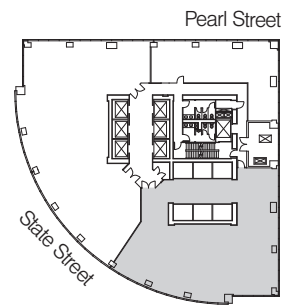

17

State Street

Prebuilt Space for Immediate Occupancy | 24 Mile Water Views

25 Acres of Greenspace and Waterfront at Your Doorstep

Prebuilt Suite 330 | 5,138 SF

Prebuilt Suite 700 | 9,007 SF

Prebuilt Suite 1800 | 6,007 SF

Prebuilt Suite 2500 | 9,860 SF

Prebuilt Suite 3930 | 3,566 SF

Entire 41 | 14,900 SF

17 State Neighborhood Map

RFR

seventeenstate.com

rfr.com
rfrspace.com
[@rfrrealty](https://www.instagram.com/rfrrealty)

AJ Camhi
212 308 0700
acamhi@rfr.com