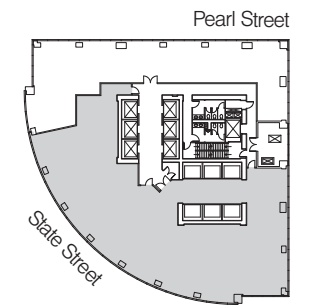

17

State Street

Prebuilt Space for Immediate Occupancy | 24 Mile Water Views

25 Acres of Greenspace and Waterfront at Your Doorstep

Prebuilt Suite 330 | 5,138 SF

Prebuilt Suite 700 | 9,007 SF

Prebuilt Suite 1800 | 6,007 SF