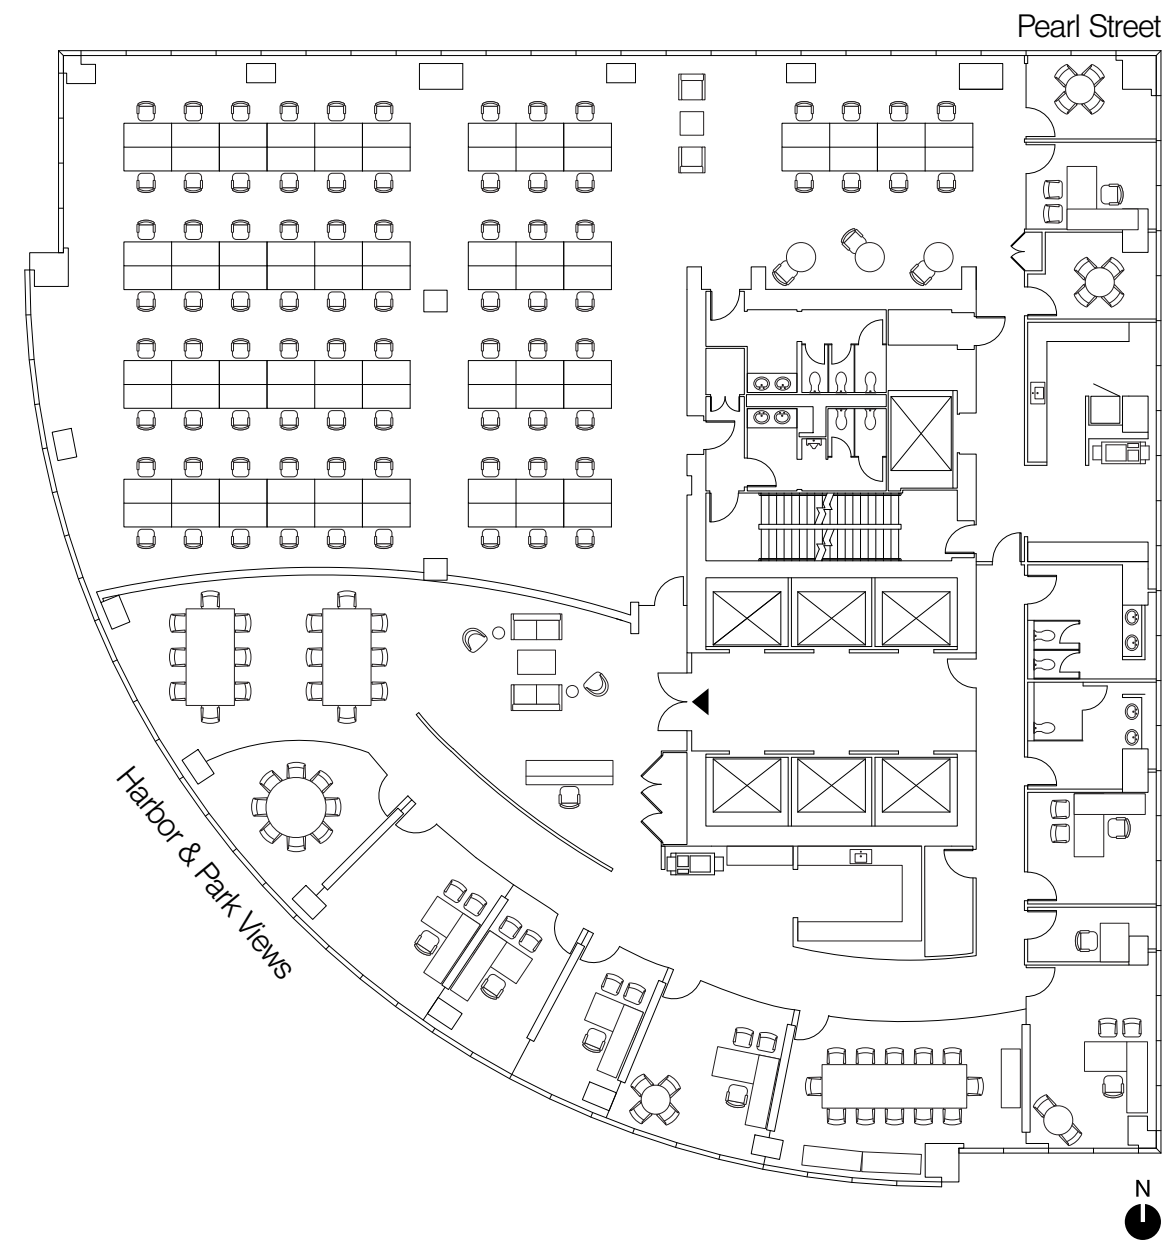

17 State Neighborhood Map

Prebuilt Suite 330 | 5,138 SF

Prebuilt Suite 700 | 9,007 SF

Prebuilt Suite 1800 | 6,007 SF

Prebuilt Suite 2500 | 9,860 SF

Prebuilt Suite 3930 | 3,566 SF

Entire 41 | 14,900 SF

RFR