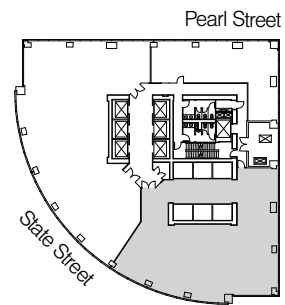

17 State Neighborhood Map

Prebuilt Suite 330 | 5,138 SF

Prebuilt Suite 700 | 9,007 SF

Prebuilt Suite 1800 | 6,007 SF

Prebuilt Suite 2500 | 9,860 SF

Prebuilt Suite 3930 | 3,566 SF

Entire 41 | 14,900 SF

RFR