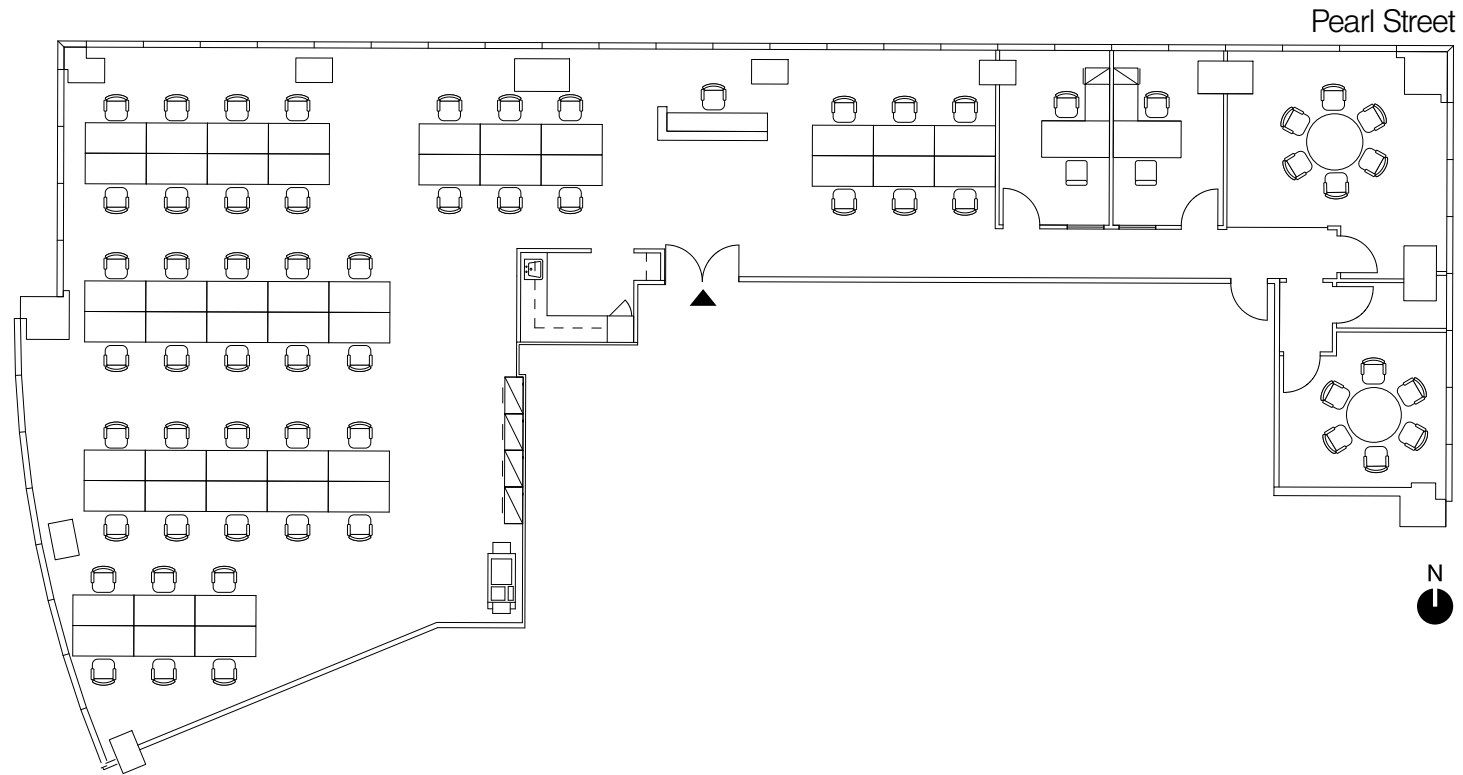

17 State Neighborhood Map

Prebuilt Suite 330 | 5,138 SF

Prebuilt Suite 700 | 9,007 SF

Prebuilt Suite 1800 | 6,007 SF

Prebuilt Suite 2500 | 9,860 SF

Prebuilt Suite 3930 | 3,566 SF

Entire 41 | 14,900 SF

RFR