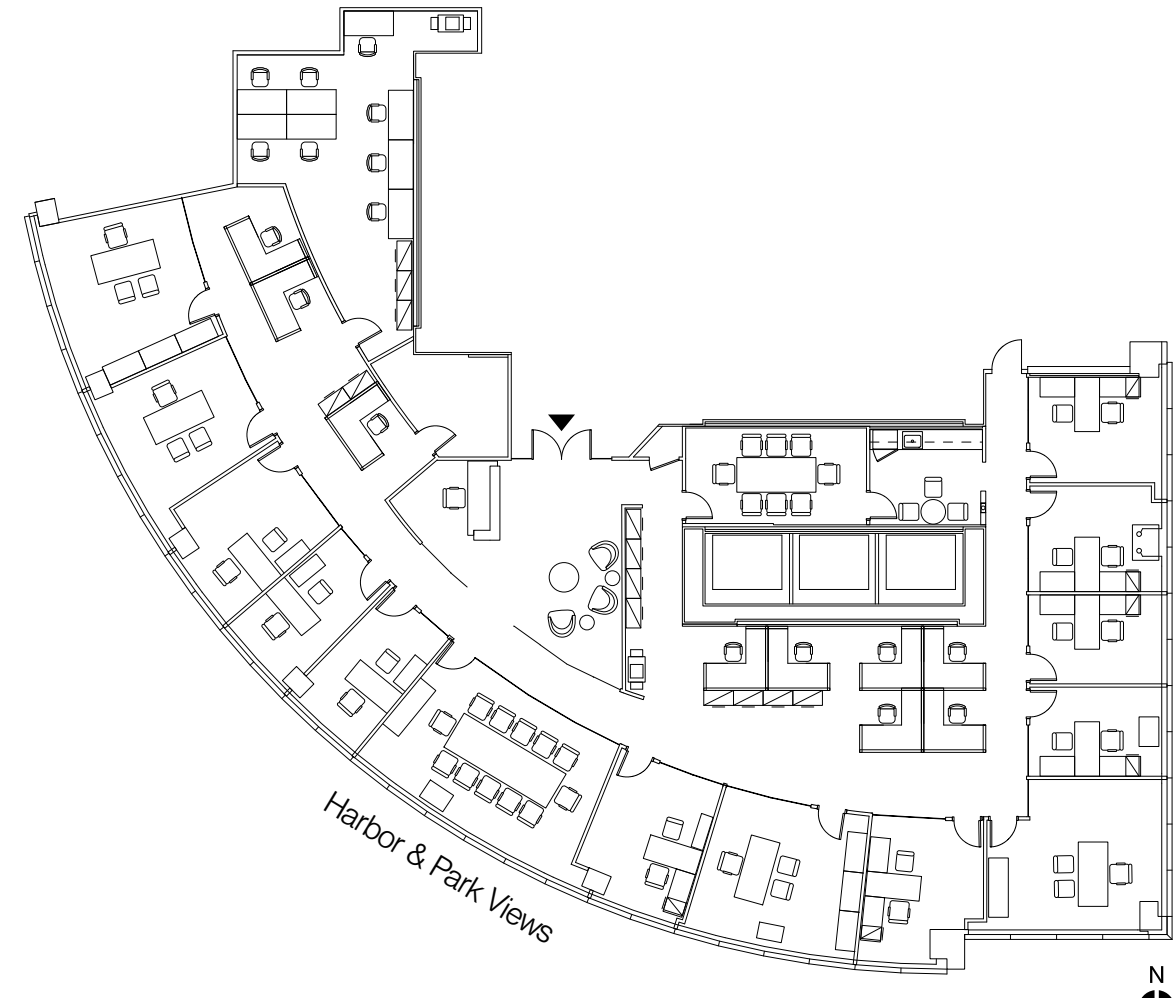

17

State Street

Prebuilt Space for Immediate Occupancy | 24 Mile Water Views

25 Acres of Greenspace and Waterfront at Your Doorstep

24 Mile Fully Unobstructed Water Views of the New York Harbor,
Statue of Liberty, Ellis Island and Battery Park

17 State Neighborhood Map

Prebuilt Suite 330 | 5,138 SF

Prebuilt Suite 700 | 9,007 SF

Prebuilt Suite 1800 | 6,007 SF

Prebuilt Suite 2500 | 9,860 SF

Prebuilt Suite 3930 | 3,566 SF

Entire 41 | 14,900 SF

RFR