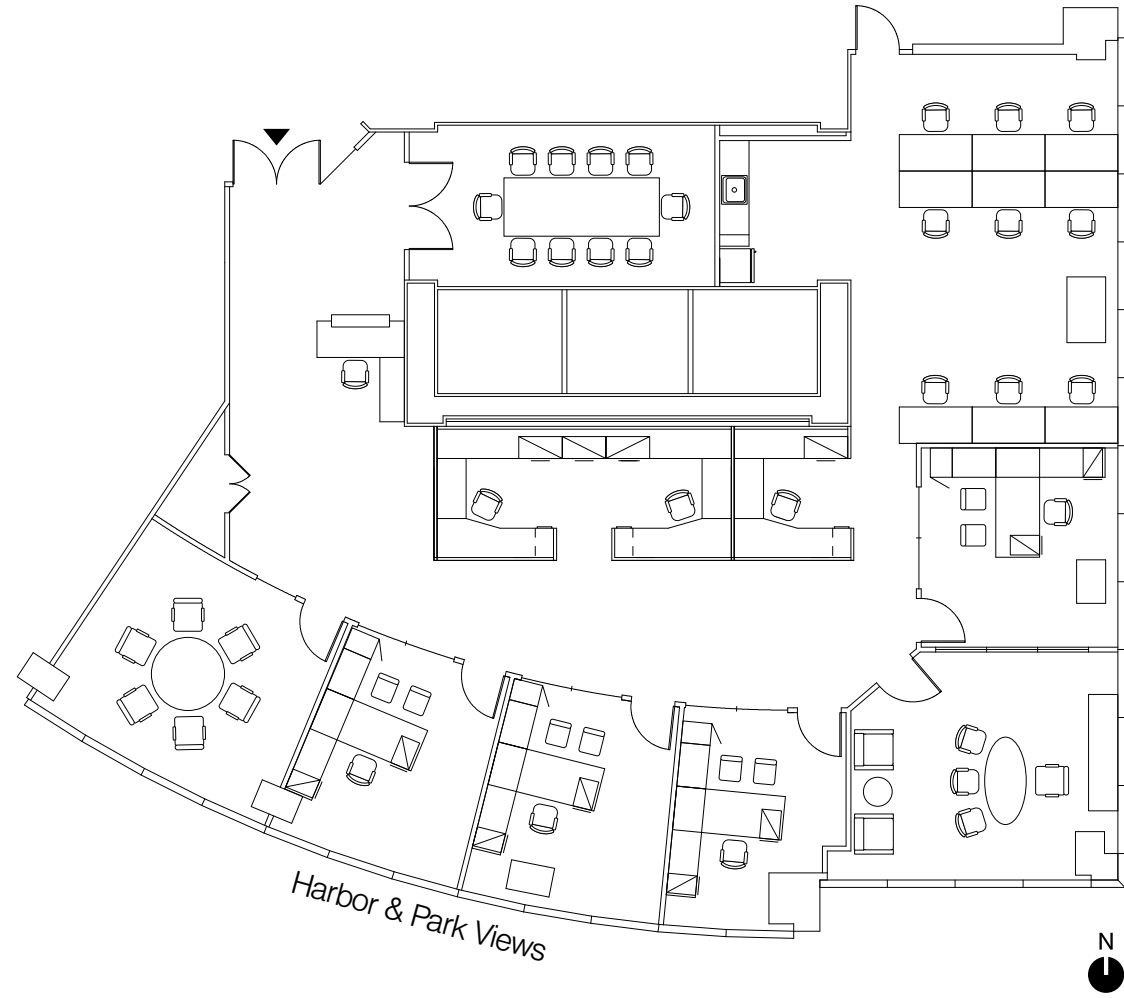

17

State Street

Prebuilt Space for Immediate Occupancy | 24 Mile Water Views

25 Acres of Greenspace and Waterfront at Your Doorstep

24 Mile Fully Unobstructed Water Views of the New York Harbor,
Statue of Liberty, Ellis Island and Battery Park

17 State Neighborhood Map

Prebuilt Suite 330 | 5,138 SF

Prebuilt Suite 700 | 9,007 SF

Prebuilt Suite 1800 | 6,007 SF

Prebuilt Suite 2500 | 9,860 SF

Prebuilt Suite 3930 | 3,566 SF

Entire 41 | 14,900 SF

RFR