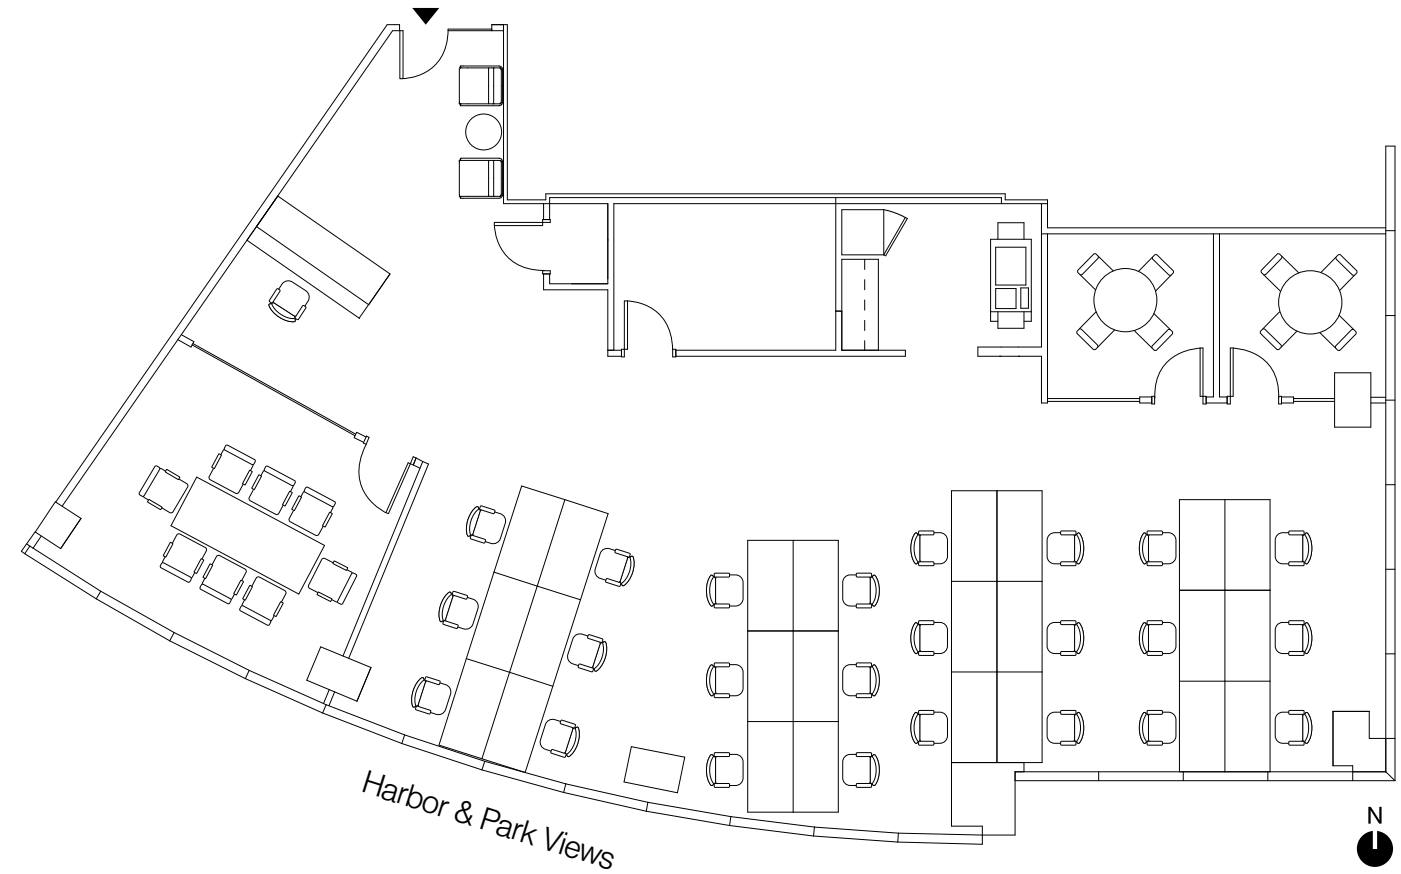

17 State Neighborhood Map

Prebuilt Suite 330 | 5,138 SF

Prebuilt Suite 700 | 9,007 SF

Prebuilt Suite 1800 | 6,007 SF

Prebuilt Suite 2500 | 9,860 SF

Prebuilt Suite 3930 | 3,566 SF

Entire 41 | 14,900 SF

RFR