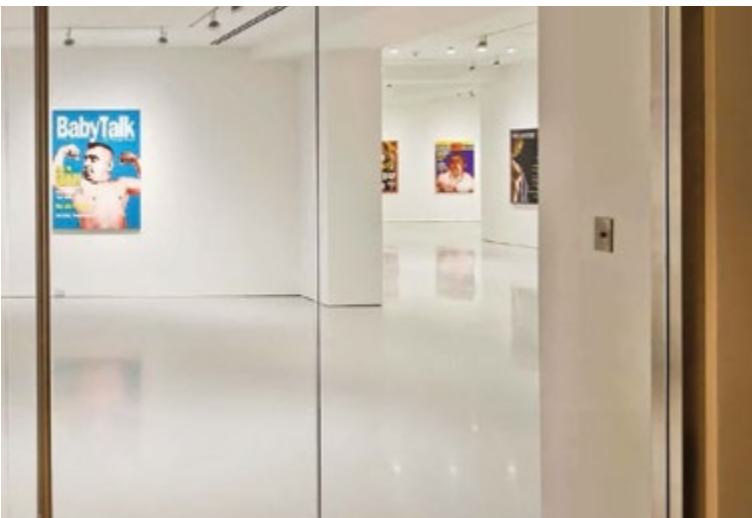

# GALLERY SPACE 980 MADISON

Immediate Possession

Designed & built in 1949 for the dominant New York auction house Parke-Bernet Galleries, 980 Madison, home to the Gagosian & many prominent galleries, has a long & distinguished history in the New York art world.

The third floor is designed to accommodate galleries of all kinds. There is currently one gallery available.

Gallery Space

Gagosian Gallery

Gallery Space

Gallery Space

Floor 3

Gagosian Gallery Occupies Floors 4-6