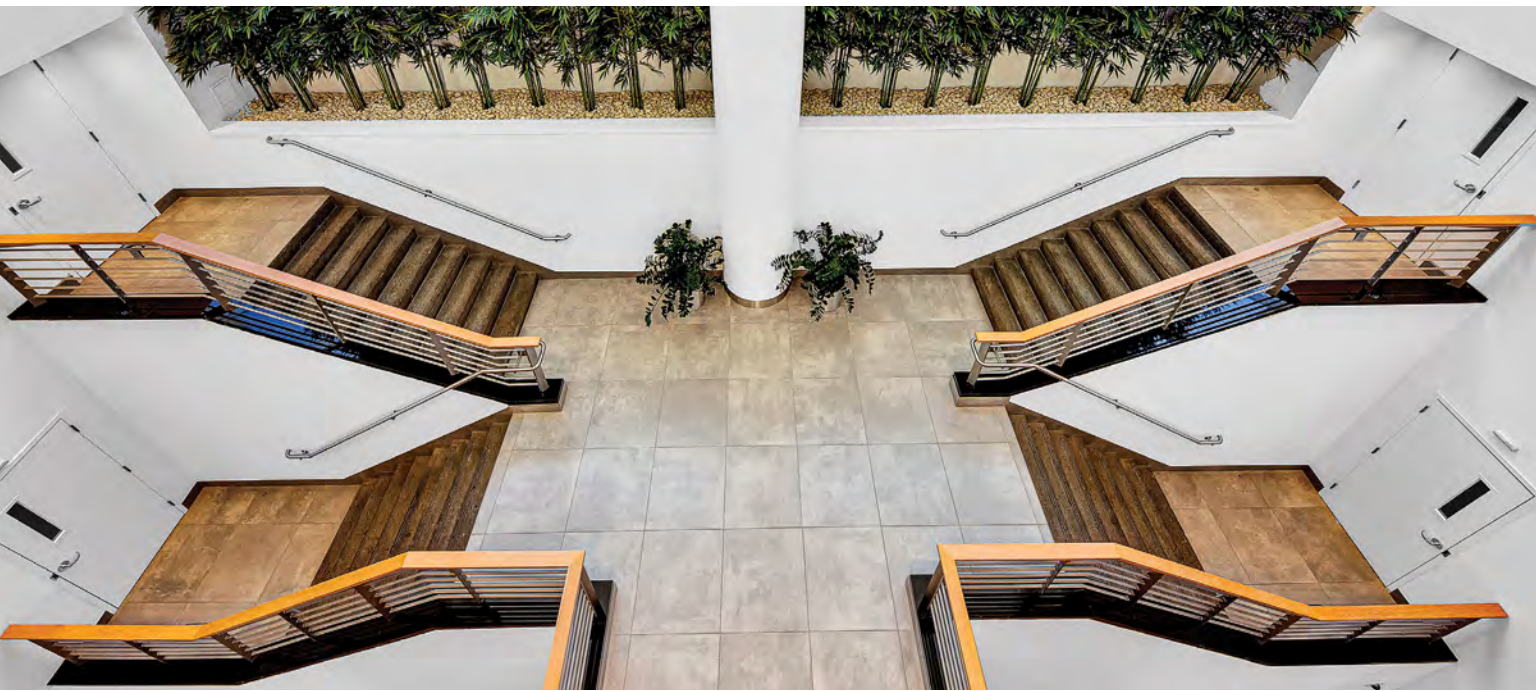

3 Stamford Plaza

4 Stamford Plaza

- 
 Adjacent to I-95
- 
 Putting Green
- 
 Attached Parking Garage
- 
 Outdoor Seating
- 
 Sundry Shop & Dry Cleaners
- 
 ATM
- 
 Private Shuttle to Stamford Transportation Center
- 
 Bocce Court
- 
 Terrace Cafe
- 
 Walking Distance to Metro-North & Amtrak
- 
 Fitness Center
- 
 Private Executive Dining
- 
 Community Room
- 
 Cash Wash & Detailing

Stamford Plaza Campus

New On-Site Terrace Cafe

Newly Renovated Lobbies

High-End Prebuilts

Fitness Center, Coffee Shop, and Dry Cleaner

Extensive Art Program

2.5 Acre Landscaped Campus

RFR