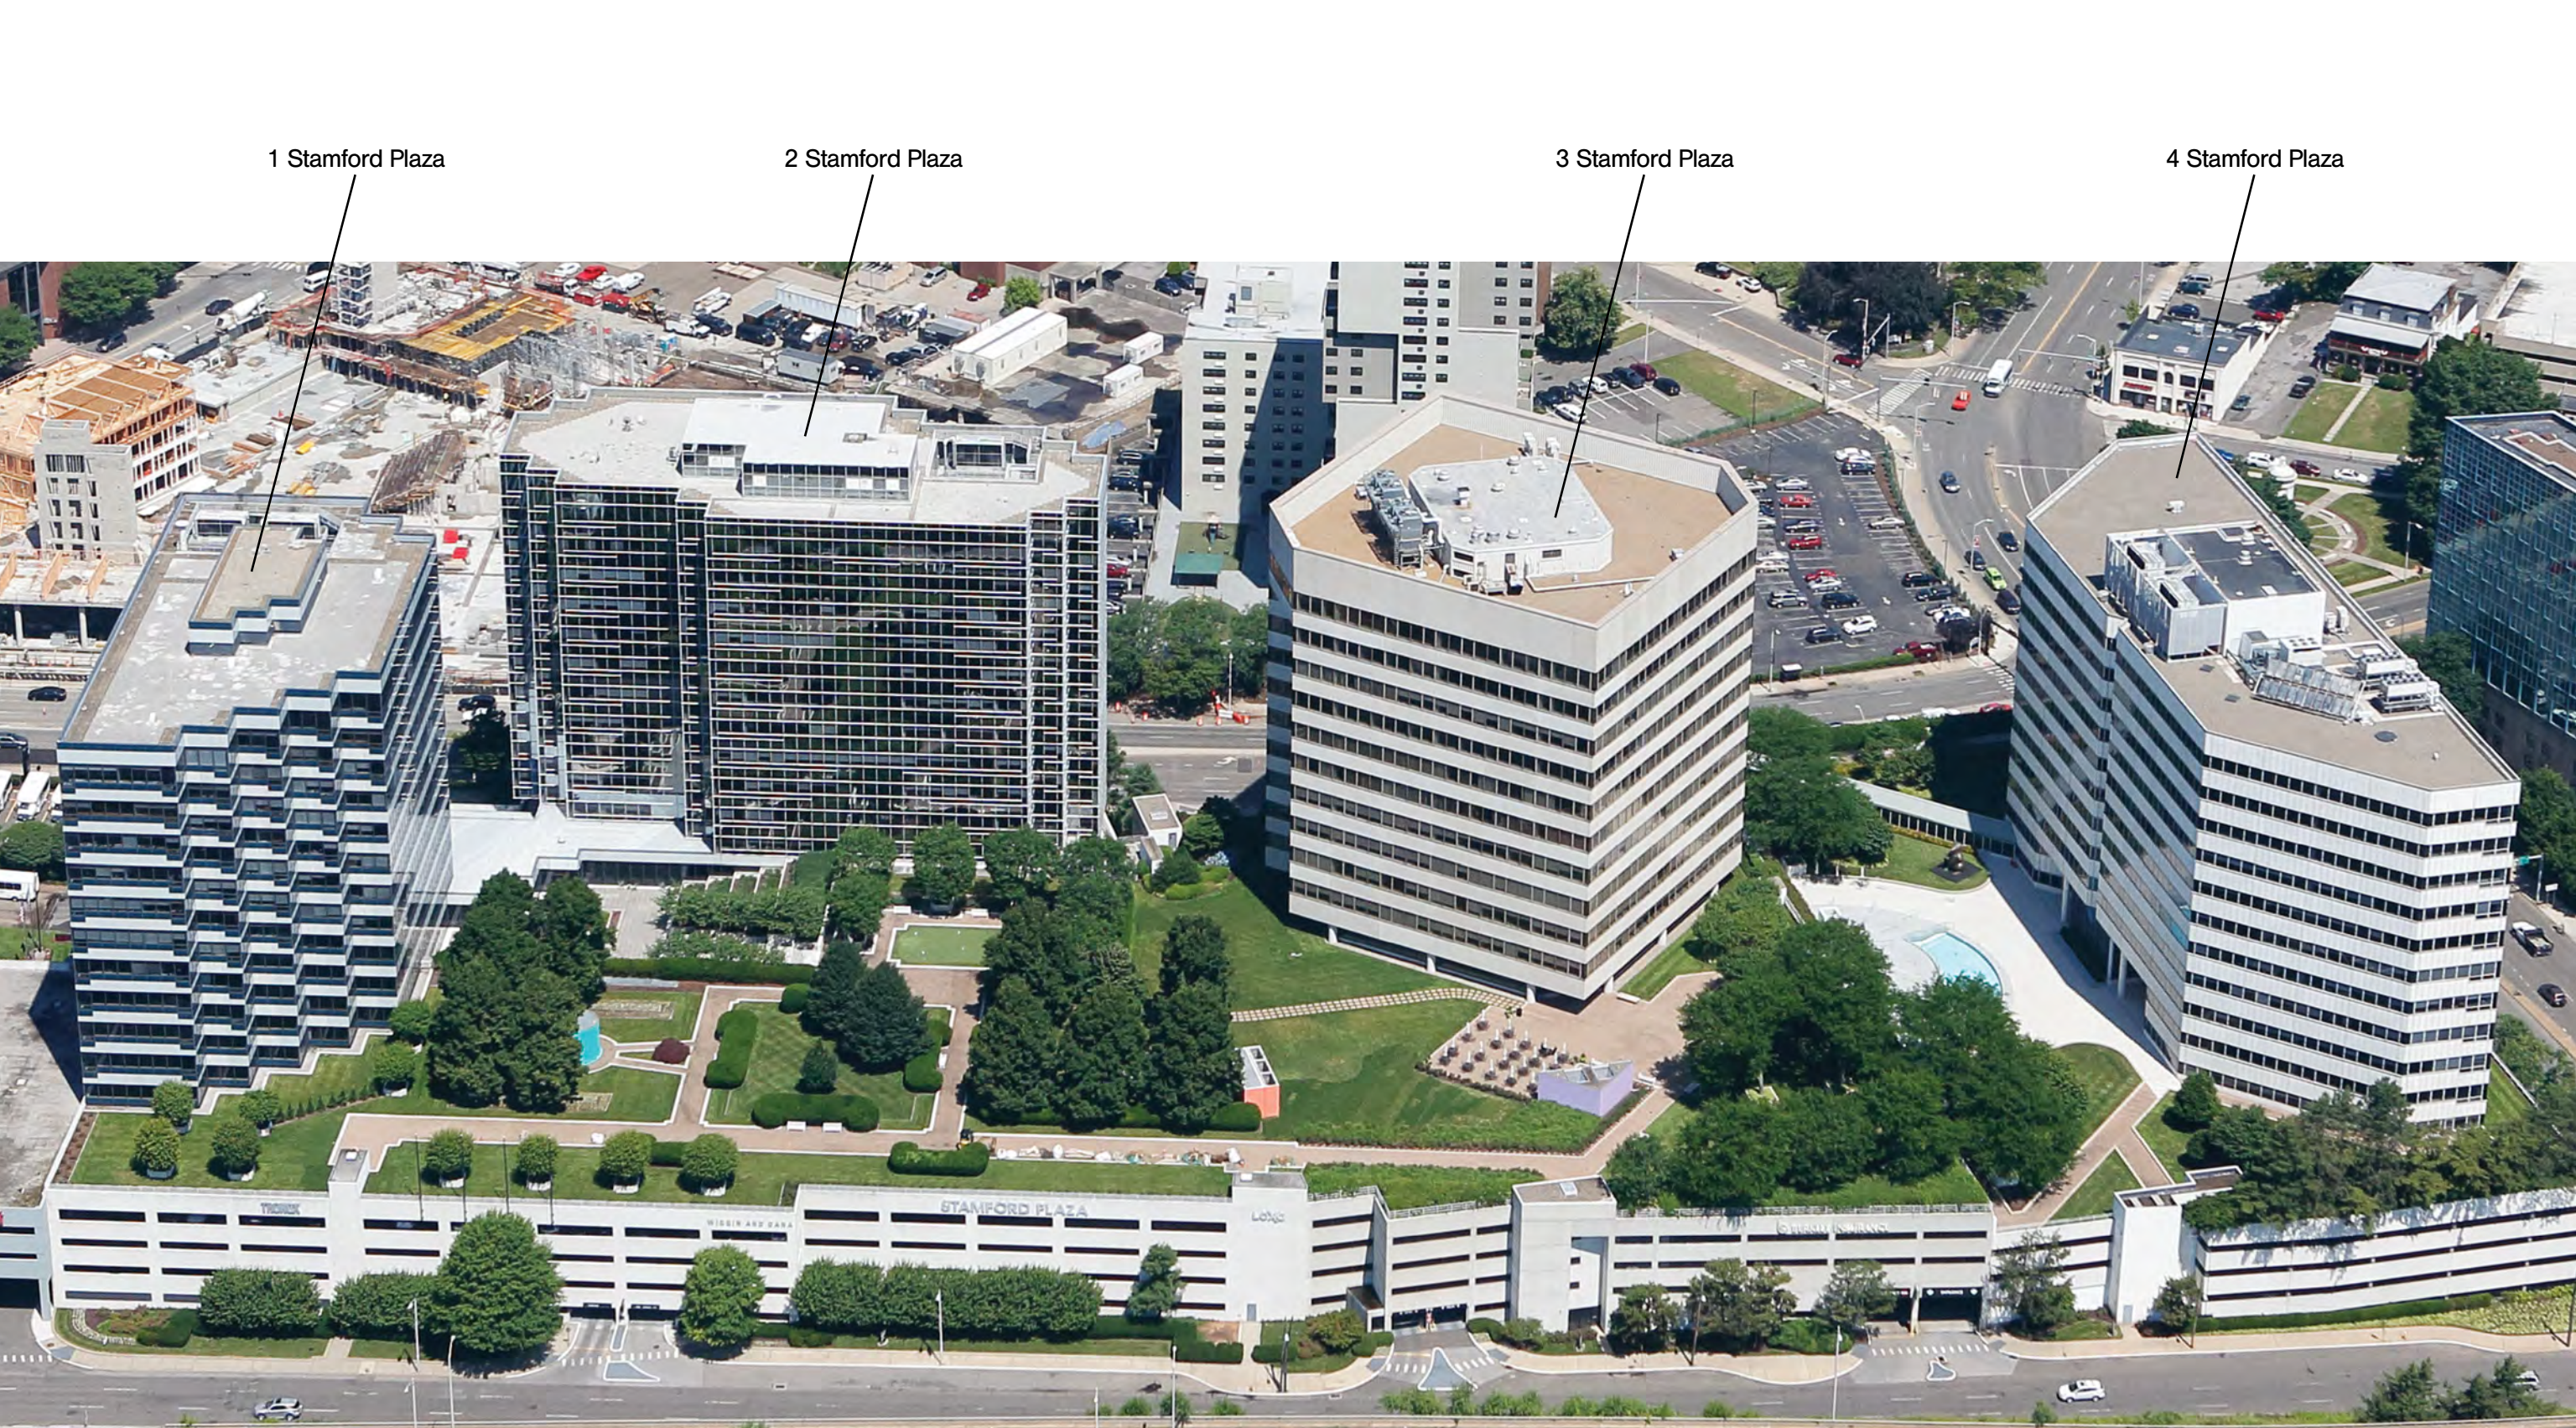

Stamford Plaza

RFR

1 Stamford Plaza

2 Stamford Plaza

3 Stamford Plaza

4 Stamford Plaza

1 Stamford Plaza

2 Stamford Plaza

3 Stamford Plaza

4 Stamford Plaza

- 
 Adjacent to I-95
- 
 Putting Green
- 
 Attached Parking Garage
- 
 Outdoor Seating
- 
 Sundry Shop & Dry Cleaners
- 
 ATM
- 
 Private Shuttle to Stamford Transportation Center
- 
 Bocce Court
- 
 Terrace Cafe
- 
 Walking Distance to Metro-North & Amtrak
- 
 Fitness Center
- 
 Private Executive Dining
- 
 Community Room
- 
 Cash Wash & Detailing

Stamford Plaza Campus

New On-Site Terrace Cafe

Newly Renovated Lobbies

High-End Prebuilts

Fitness Center, Coffee Shop, and Dry Cleaner

Extensive Art Program

2.5 Acre Landscaped Campus

RFR