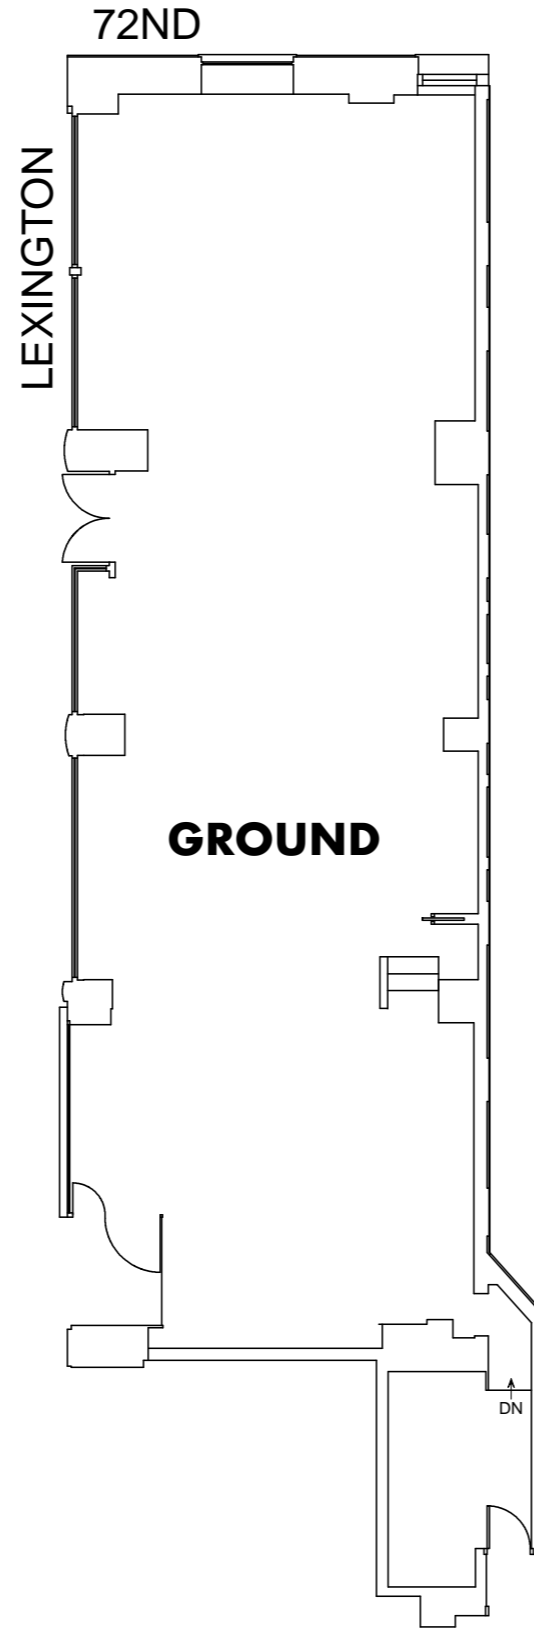

FLOORPLANS

GROUND

1,636 SF

LOWER LEVEL

800 SF

FRONTAGE

Over 82FT of wraparound frontage.

CEILING HEIGHT

Grade change on Ground Floor.

Ground

Northern Portion: Up to 11FT 6IN

Southern Portion: Up to 10FT 4IN

Lower Level

Up to 8FT 5IN

POSSESSION

Arranged

997
LEXINGTON AVENUE