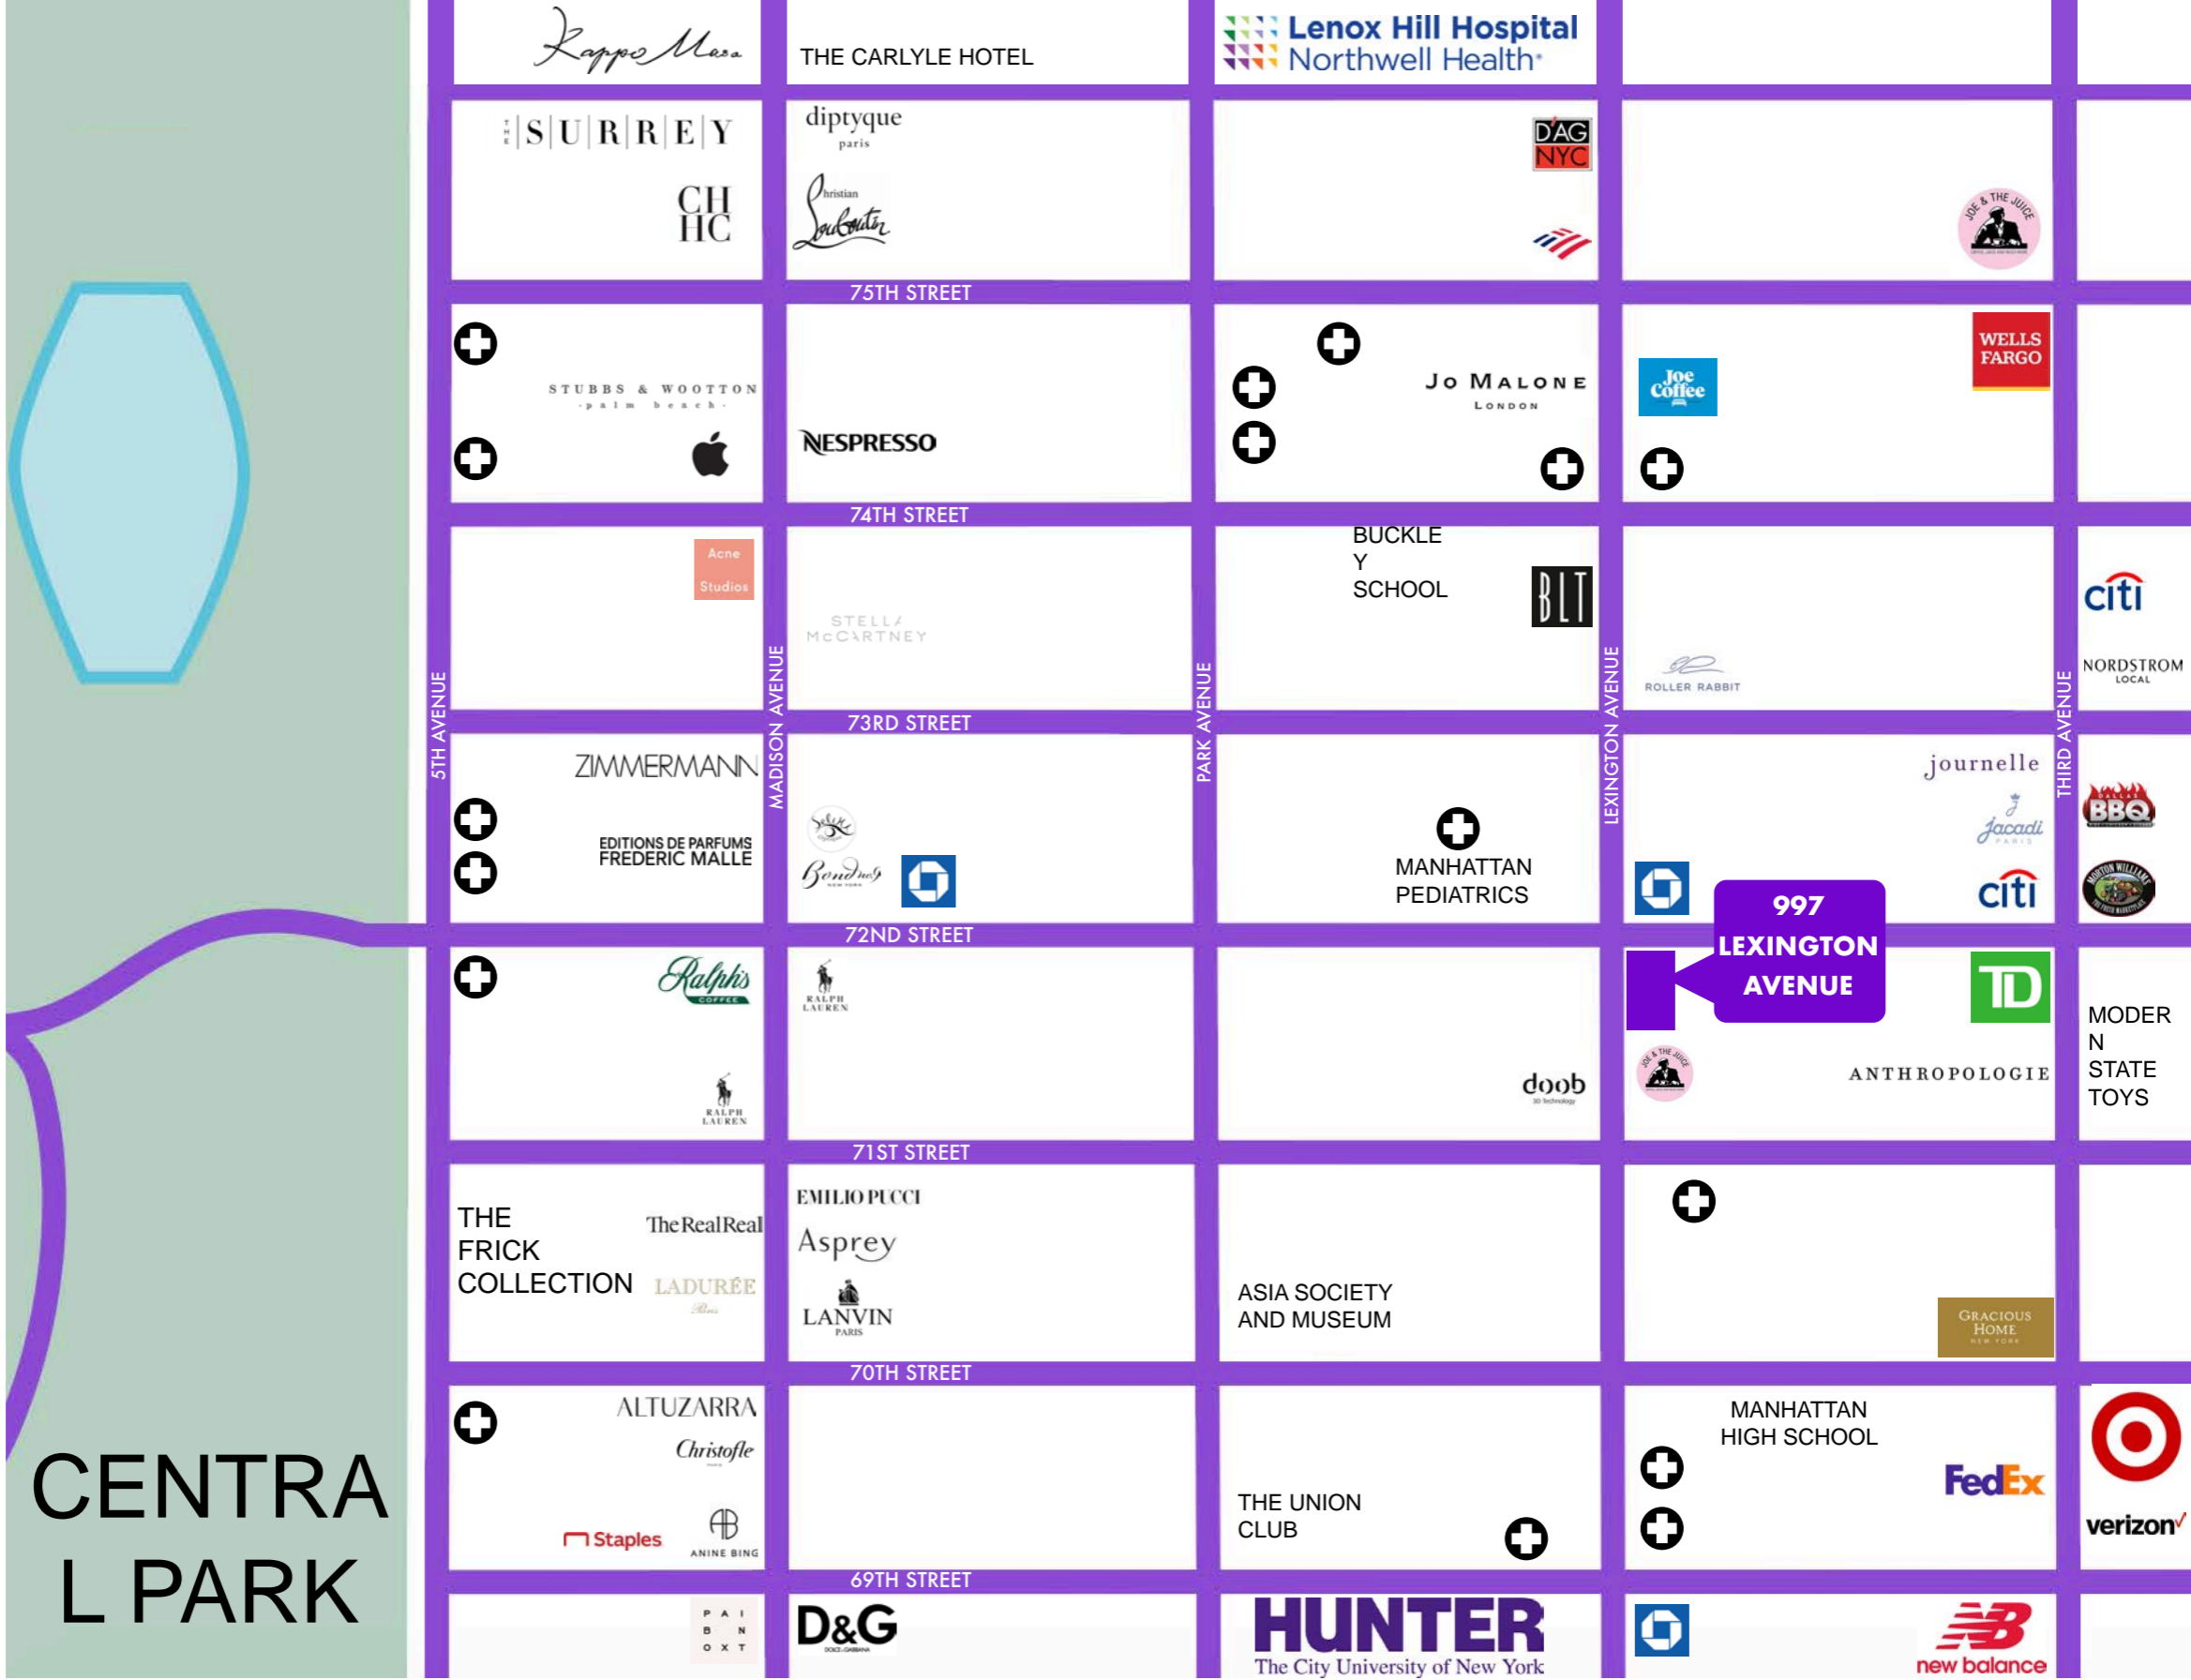

MAP

NEARBY PUBLIC TRANSPORT
4 5 6 N Q R F

SELECT NEARBY RETAIL TENANTS
Anthropologie
Nordstrom Local
Target
Jo Malone
Jacadi
Journelle
Jennifer Miller
Roller Rabbit

DOCTOR'S OFFICE

BRANDON SINGER
brandon@retailbymona.com
516 808 6794

MICHAEL CODY
michael@retailbymona.com
513 374 8630

SUZANNE BERNSTOCK
suzanne@retailbymona.com
610 903 2207

LAUREN FARNOOSH
lauren@retailbymona.com
559 974 1227

mona