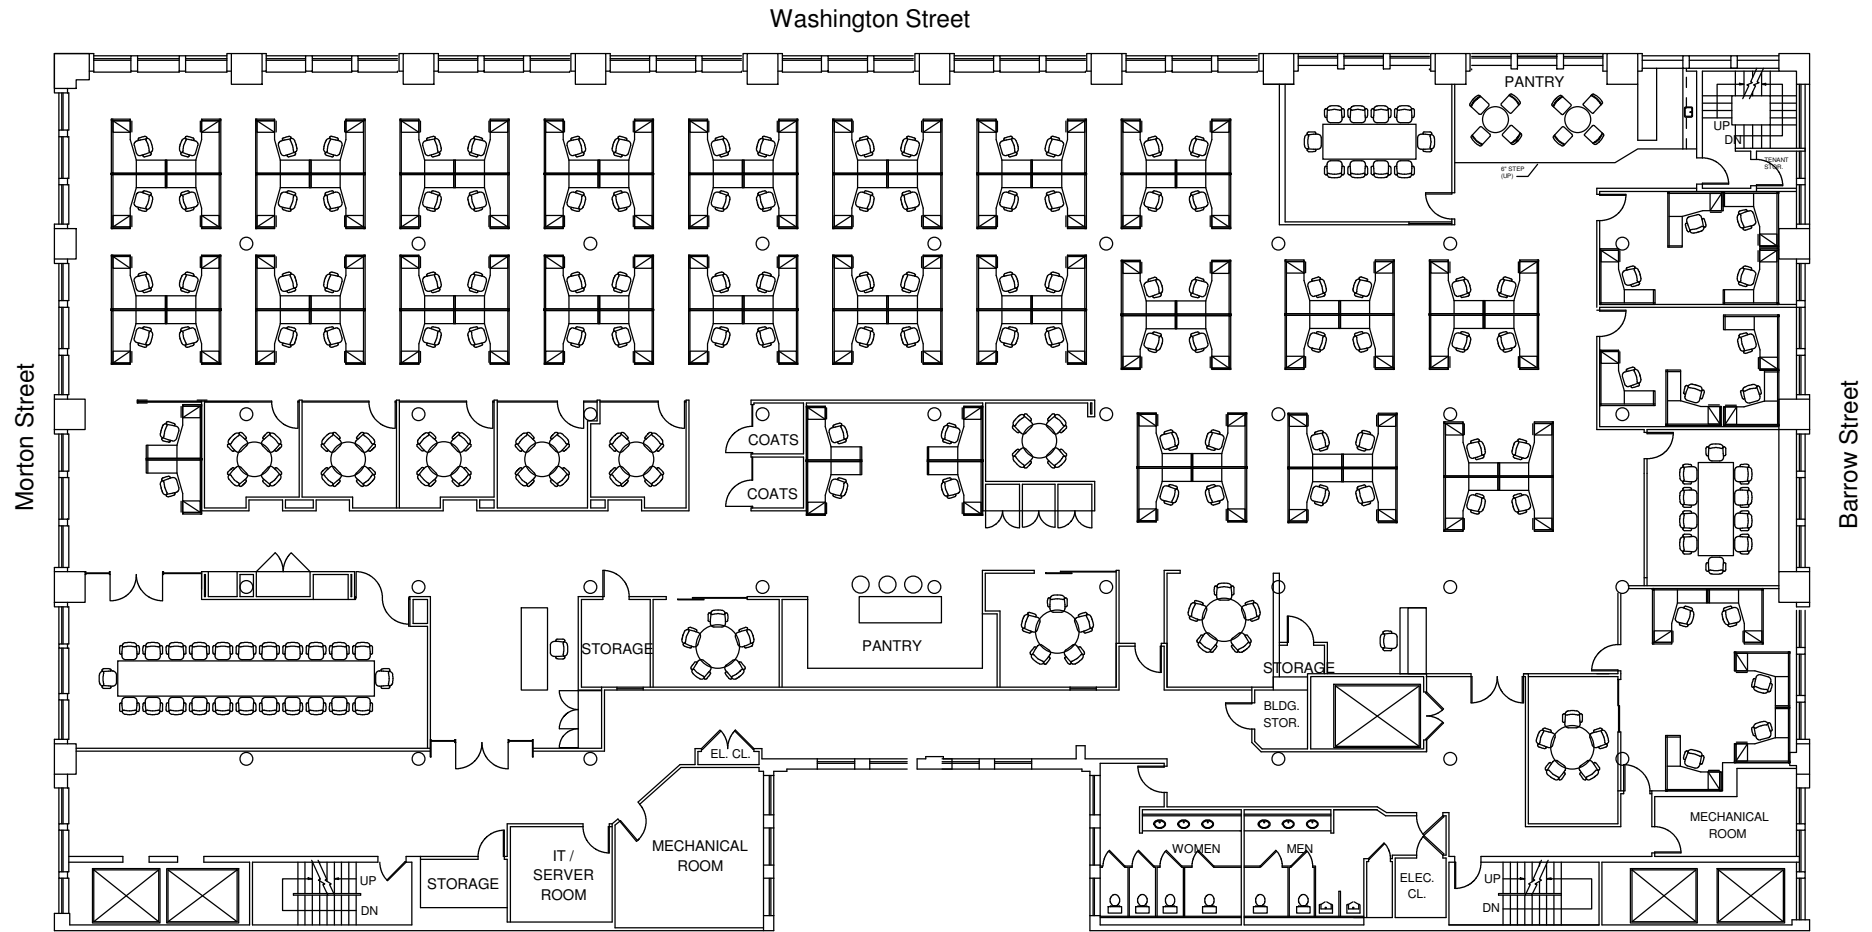

95 Morton Street

Suite 700 - 25,221 RSF

Proposed layout

Floor 7

Date Printed: 5/9/2019

RFR

RFR REALTY LLC

For complete listing, visit
www.rfrspace.com

Not to scale. All dimensions and conditions are approximate and for information only.