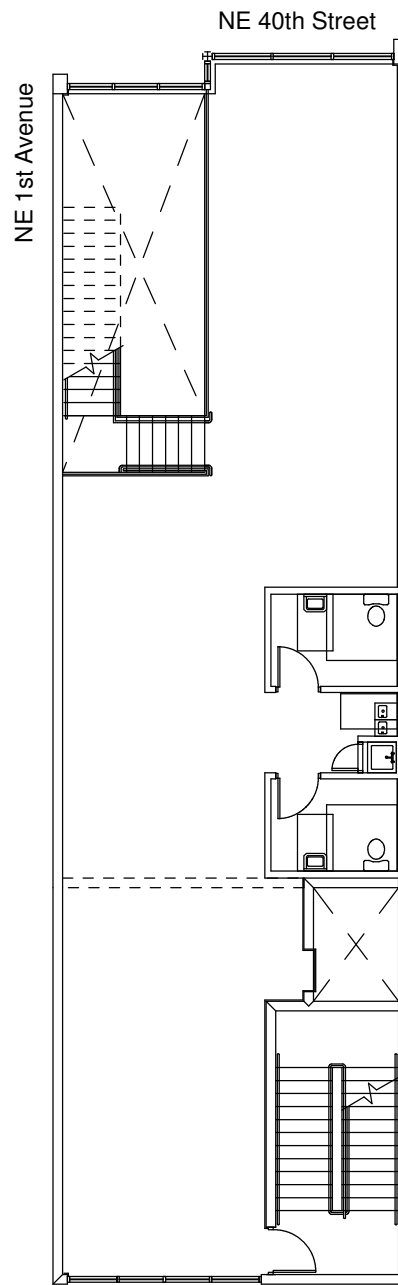

140 NE 40th Street, Miami, FL
1,851 SF

2nd Floor

Date Printed: 8/16/2018

RFR
RFR REALTY LLC

For complete listing, visit
www.rfrspace.com

Not to scale. All dimensions and conditions
are approximate and for information only.