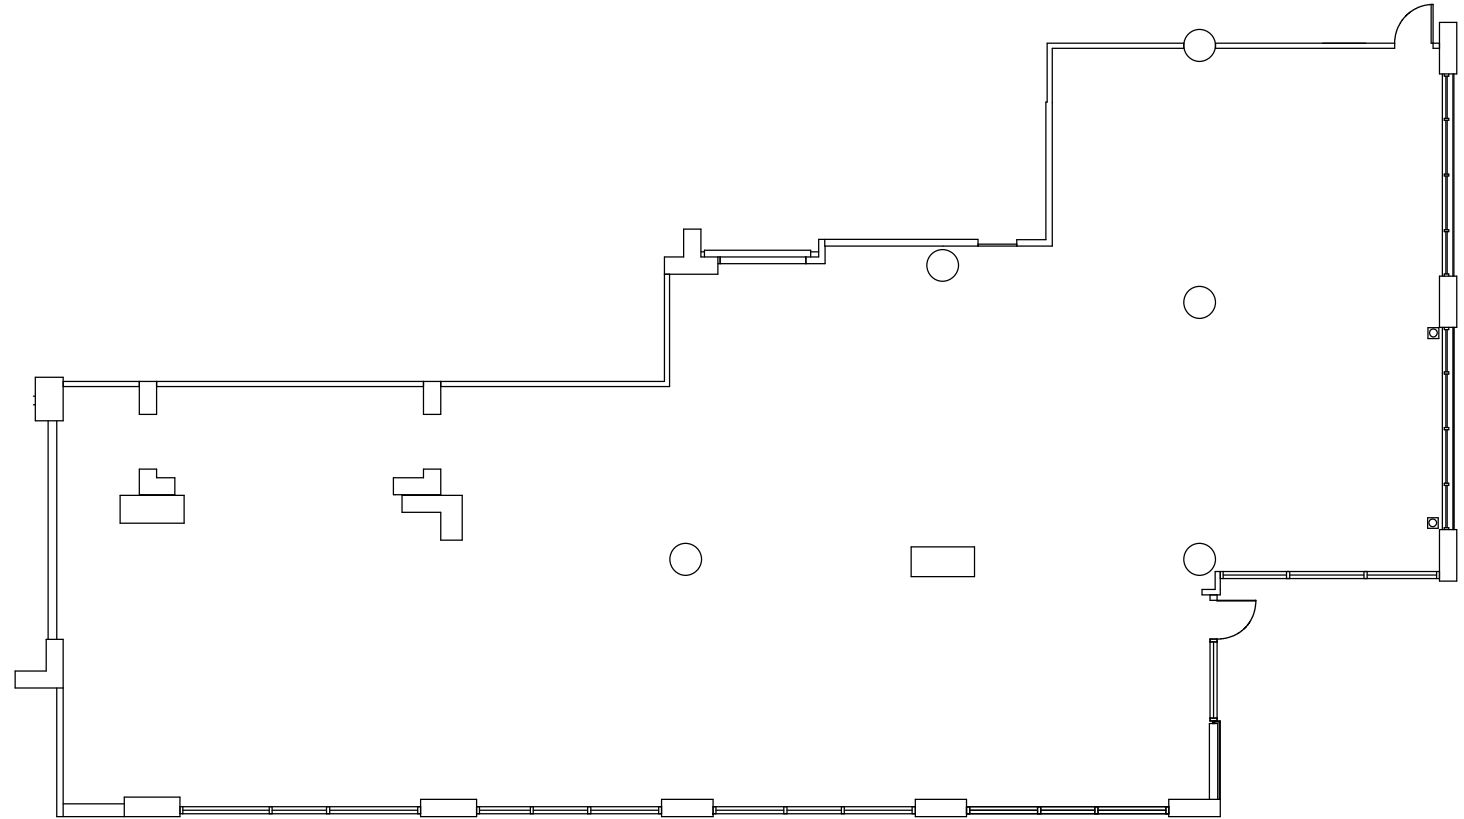

117 Adams Street

Suite 2F - 4,500 SF

Ground Floor

Date Printed: 10/16/2018