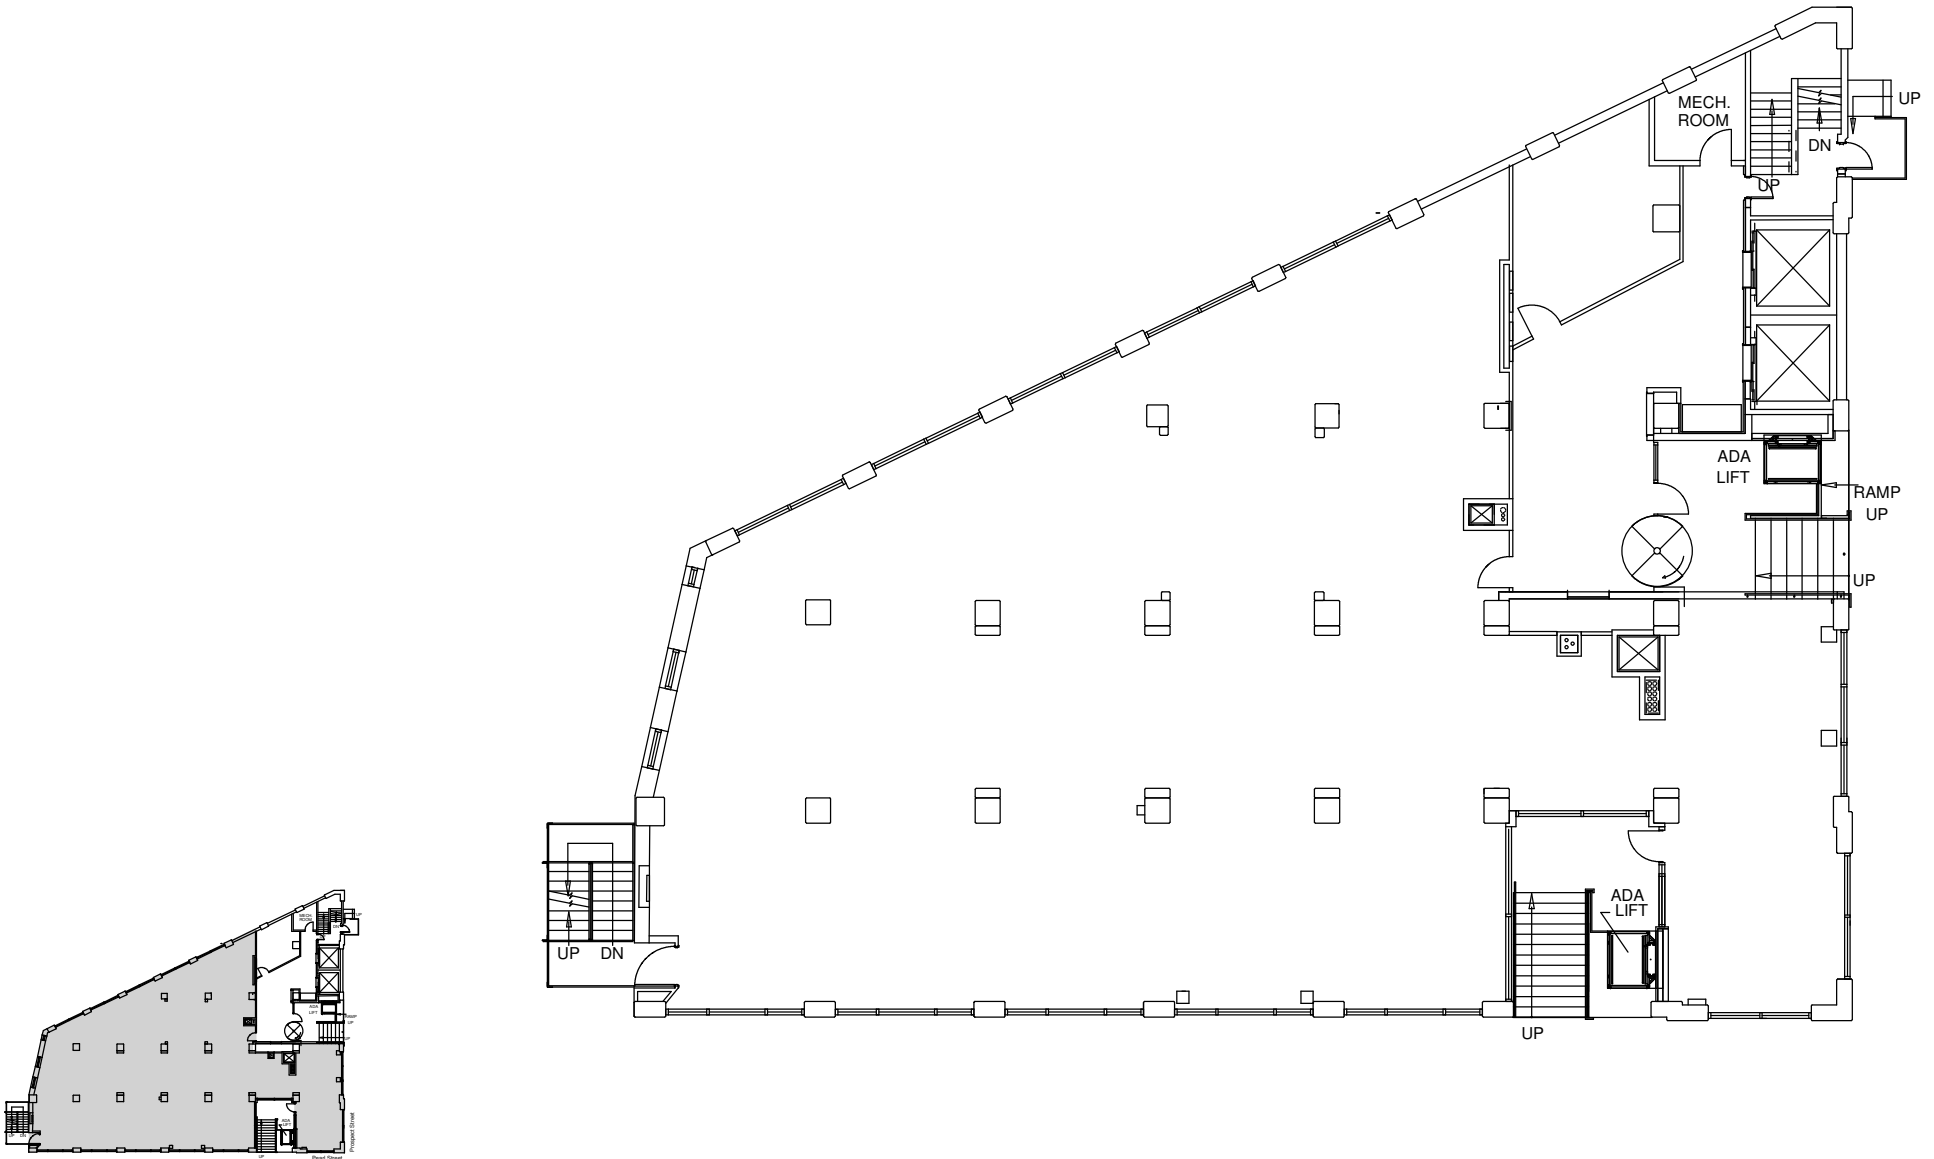

81 Prospect Street

Suite 100 - 6,203 SF

Ground Floor

Date Printed: 4/23/2019

For complete listing, visit
www.rfrspace.com
www.rfrrealty.com

Not to scale. All dimensions and conditions are approximate and for information only.