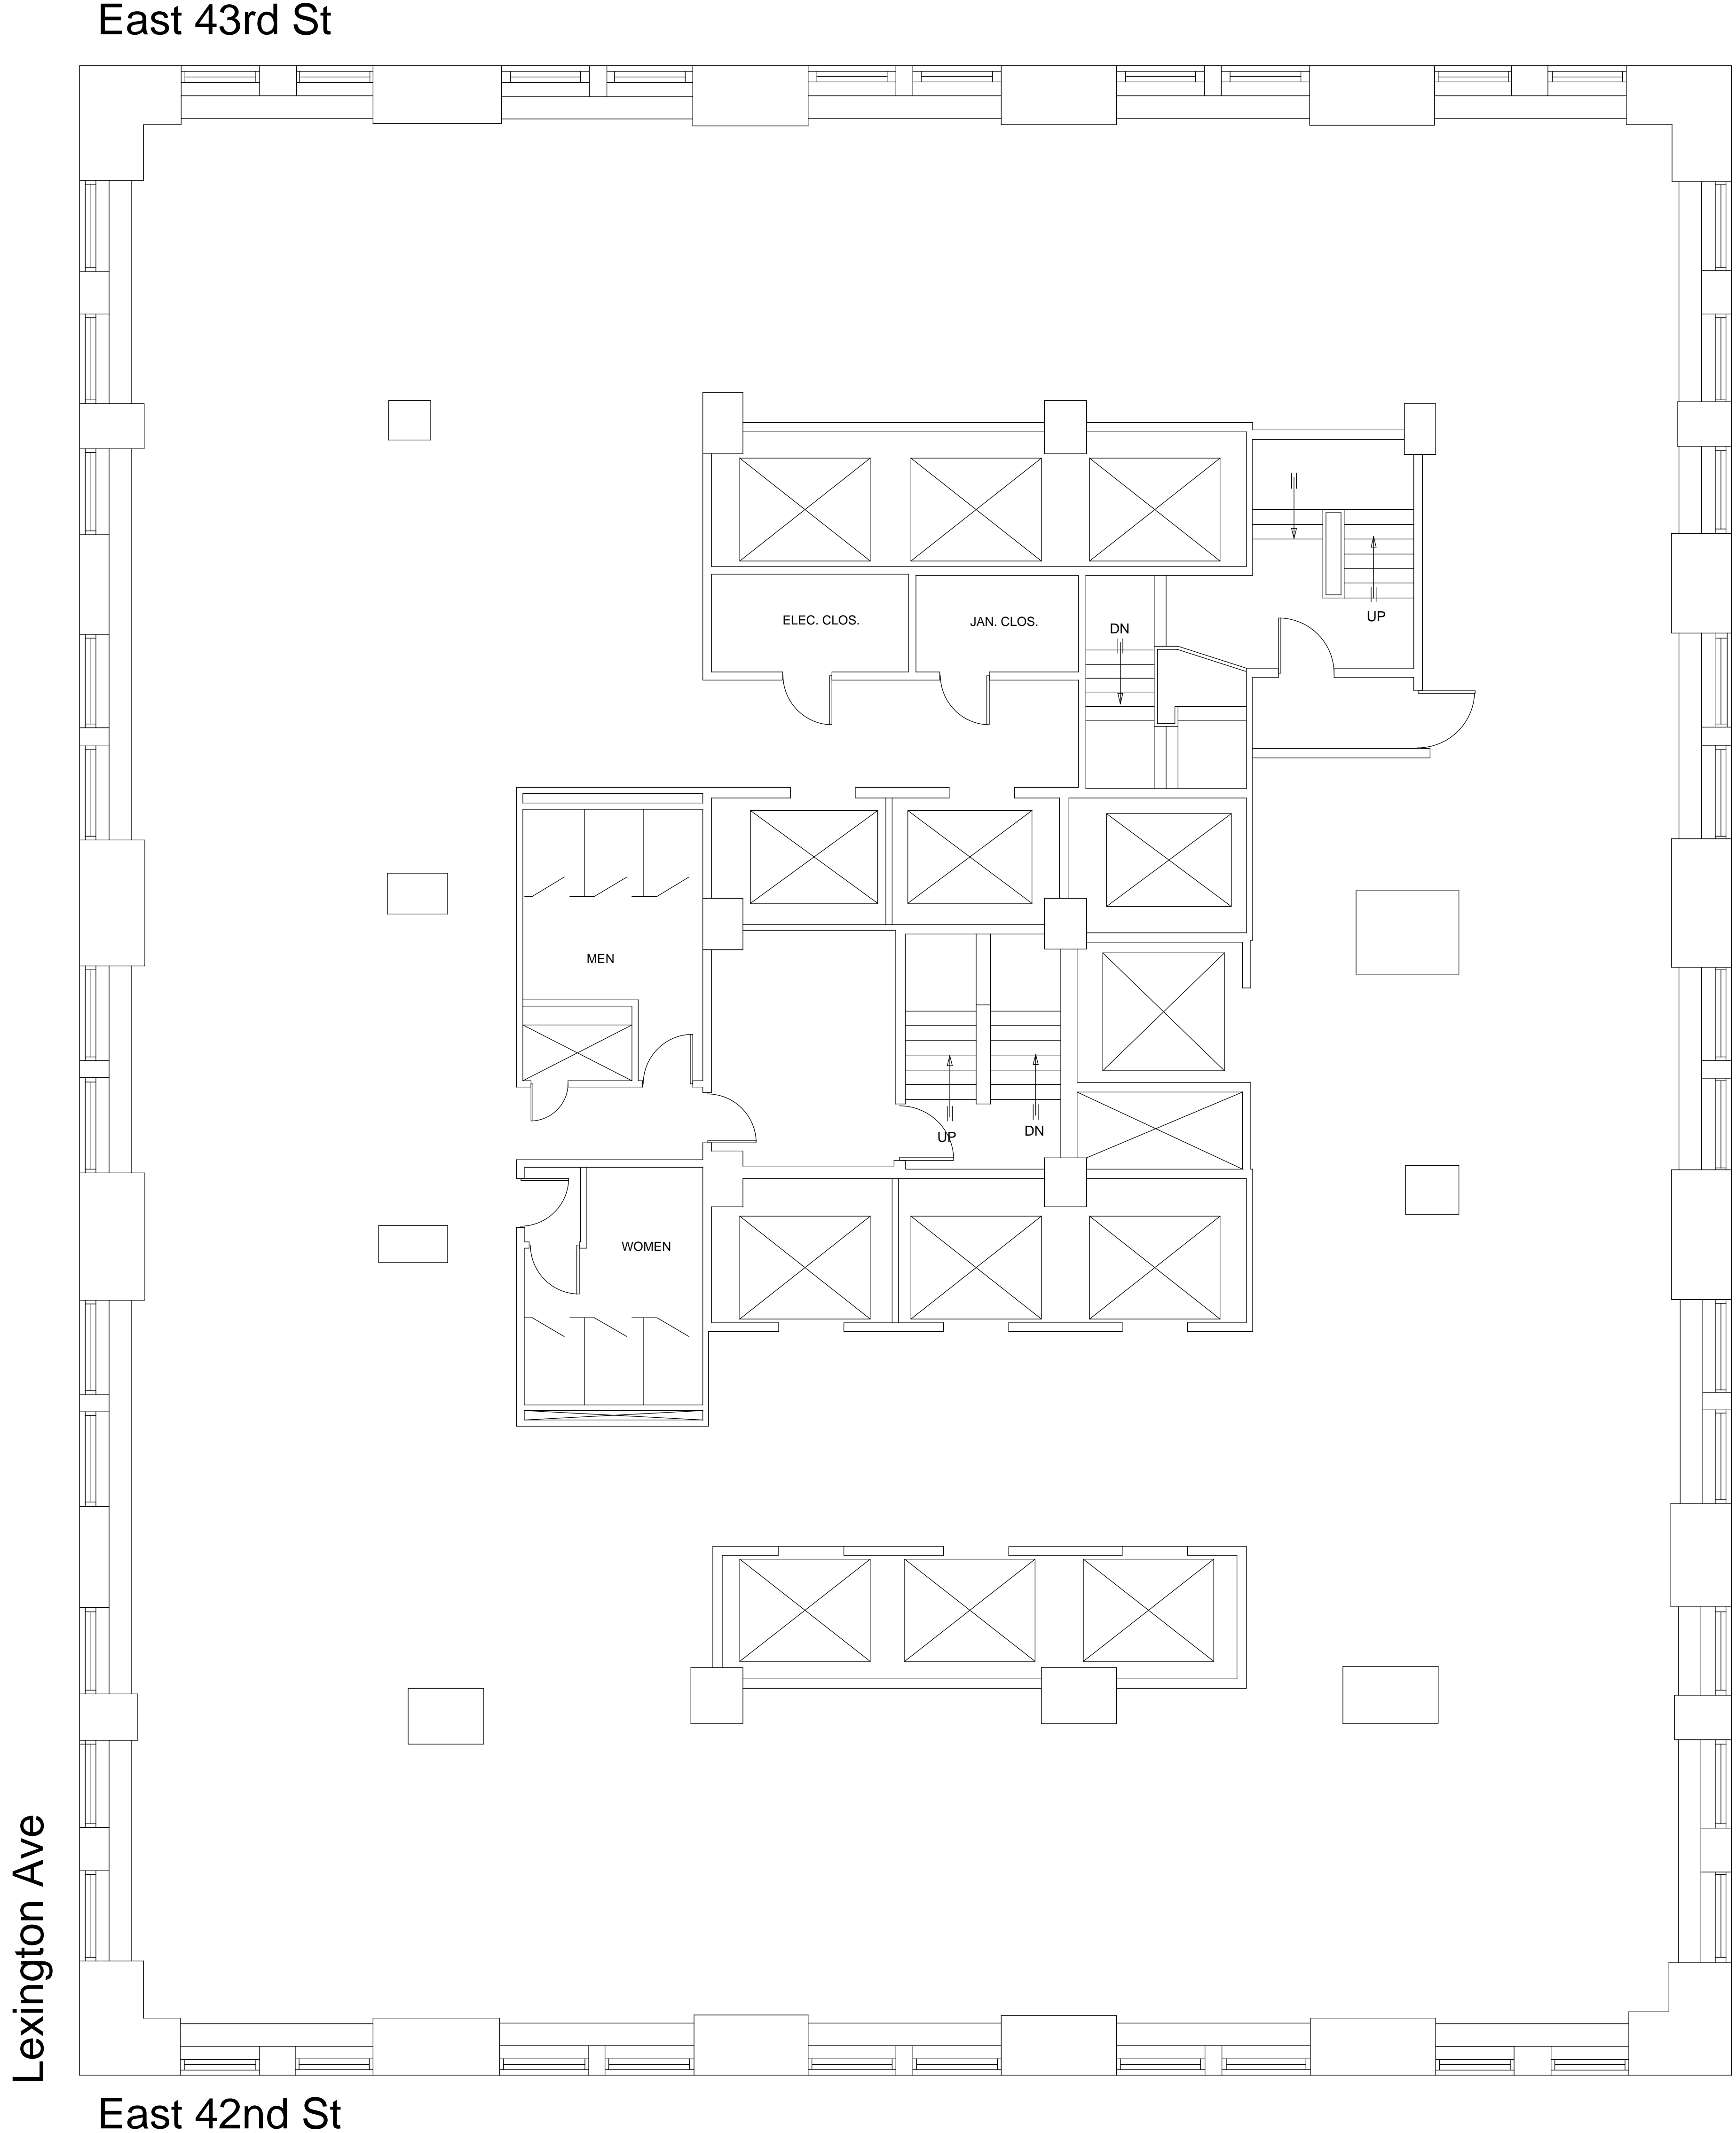

# Chrysler Building

Suite 4000 - 11,127 RSF

# 42nd Floor

Date Printed: 6/14/2019

For complete listing, visit  
[www.rfrspace.com](http://www.rfrspace.com)  
[www.rfrrealty.com](http://www.rfrrealty.com)

Not to scale. All dimensions and conditions are approximate and for information only.