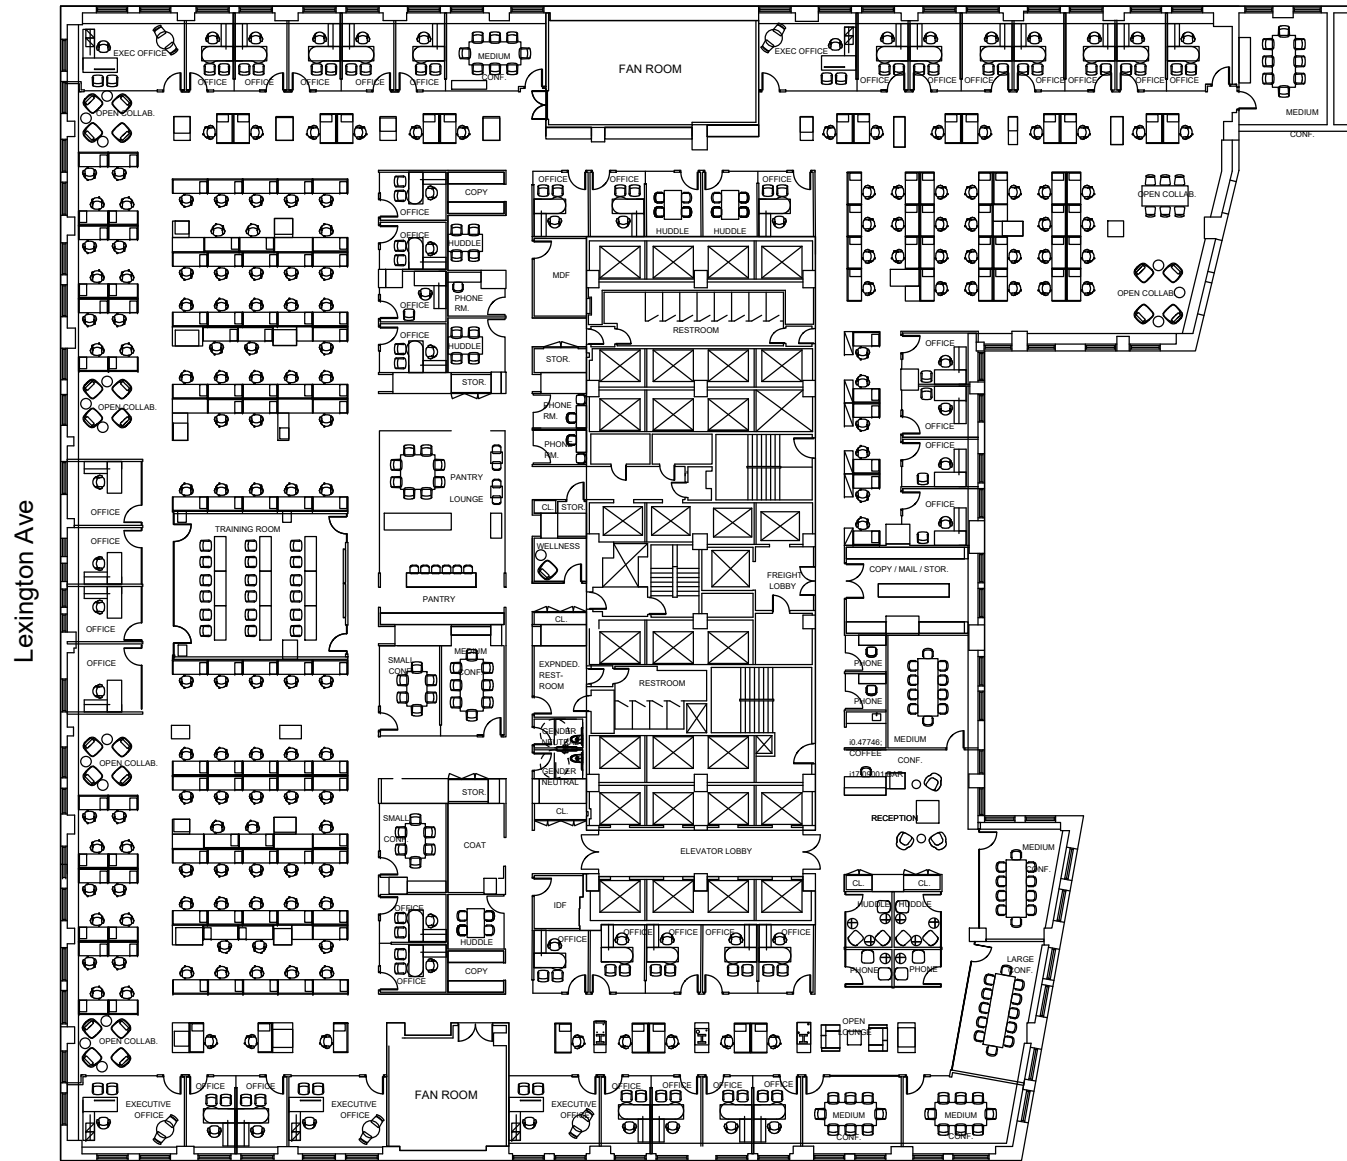

Chrysler Building

Suite 400 - 44,448 RSF

4th Floor

East 43rd St

Lexington Ave

East 42nd St

Date Printed: 12/17/2020

RFR