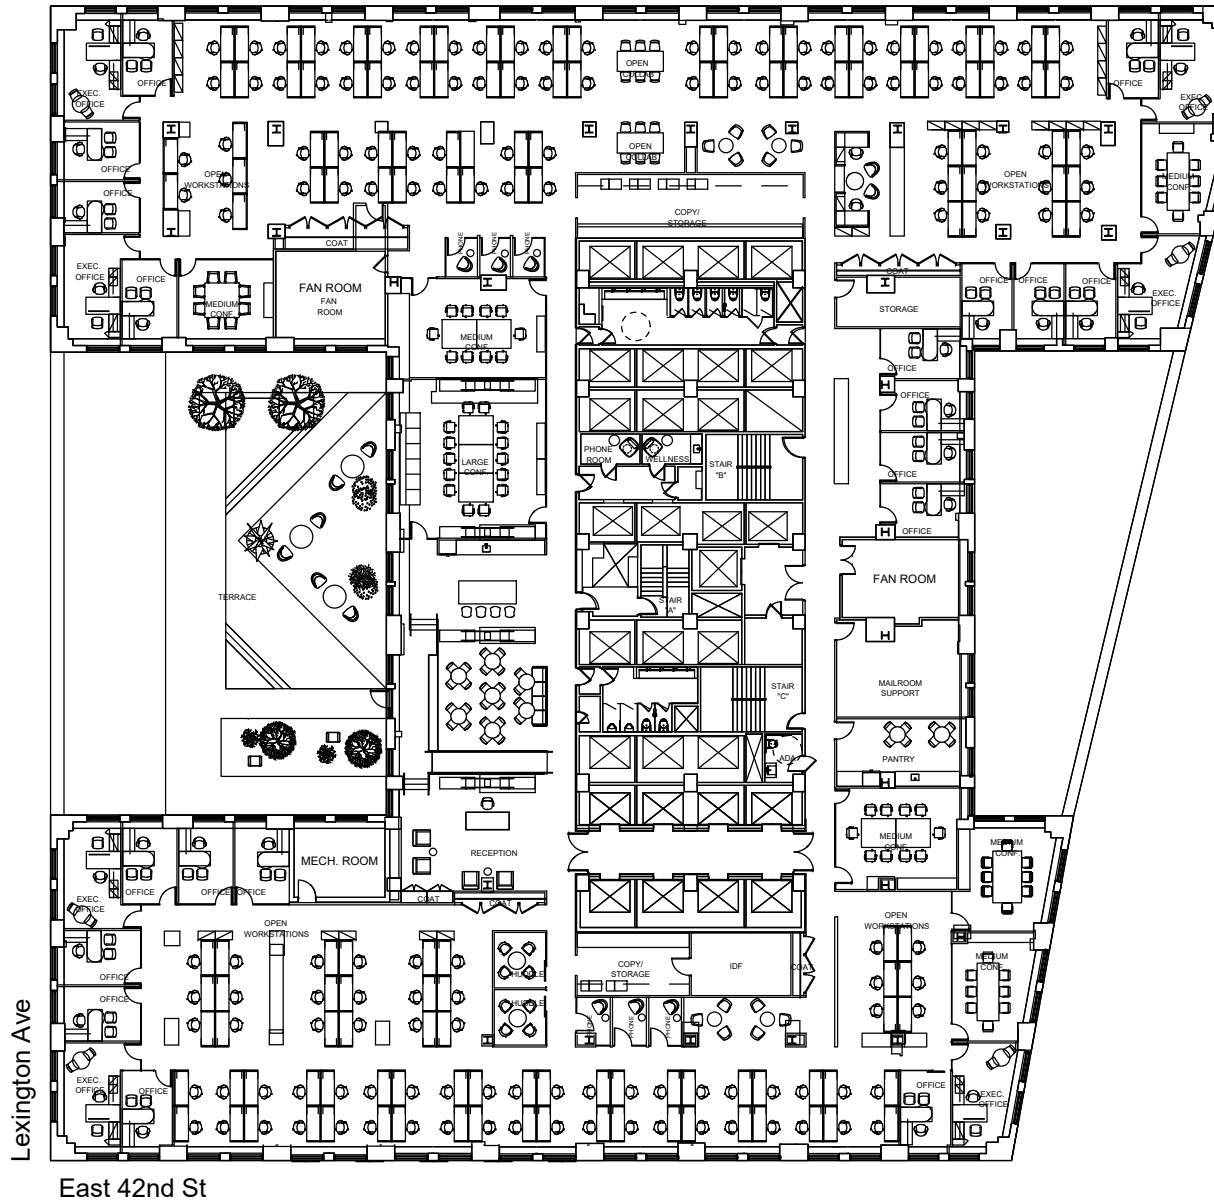

Chrysler Building

Suite 500 - 37,587 RSF

5th Floor

East 43rd St

East 42nd St

Date Printed: 12/17/2020

RFR

RFR REALTY LLC

For complete listing, visit
www.rfrspace.com

Not to scale. All dimensions and conditions
are approximate and for information only.

Chrysler Building

Suite 500 - 37,587 RSF

East 43rd St

5th Floor

Date Printed: 12/17/2020