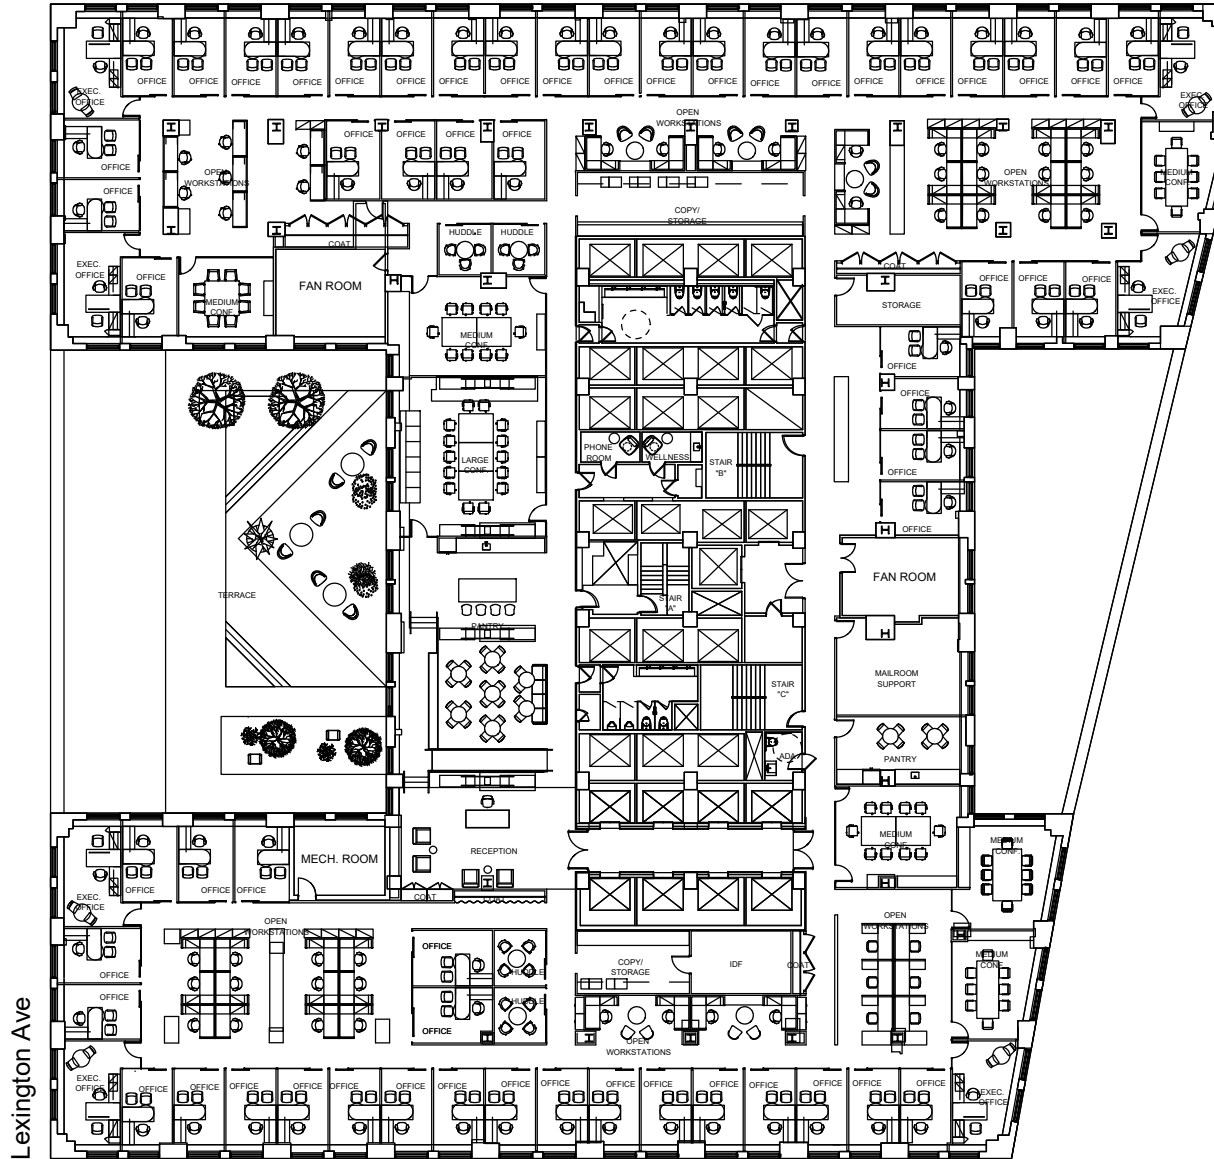

Chrysler Building

Suite 500 - 37,587 RSF

5th Floor

East 43rd St

East 42nd St

Date Printed: 12/17/2020

RFR

RFR REALTY LLC

For complete listing, visit
www.rfrspace.com

Not to scale. All dimensions and conditions
are approximate and for information only.

Chrysler Building

Suite 500 - 37,587 RSF

East 43rd St

5th Floor

Date Printed: 12/17/2020