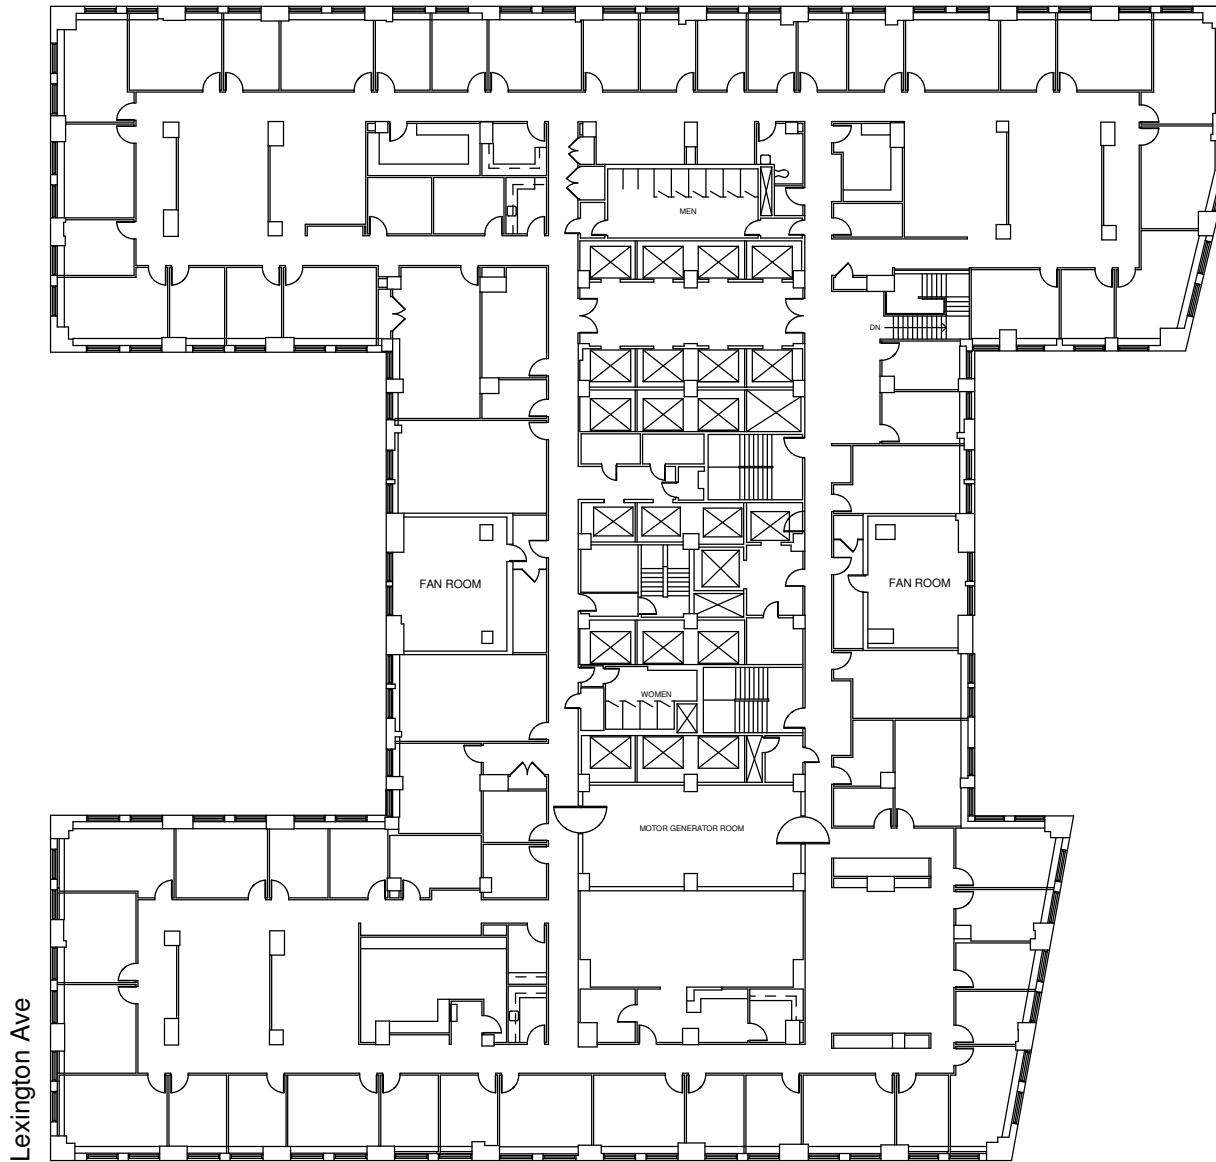

Chrysler Building

Suite 1500 - 37,616 RSF

15th Floor

East 43rd St

East 42nd St

Date Printed: 6/18/2019

RFR
RFR REALTY LLC

For complete listing, visit
www.rfrspace.com
www.rfrrealty.com

Not to scale. All dimensions and conditions are approximate and for information only.