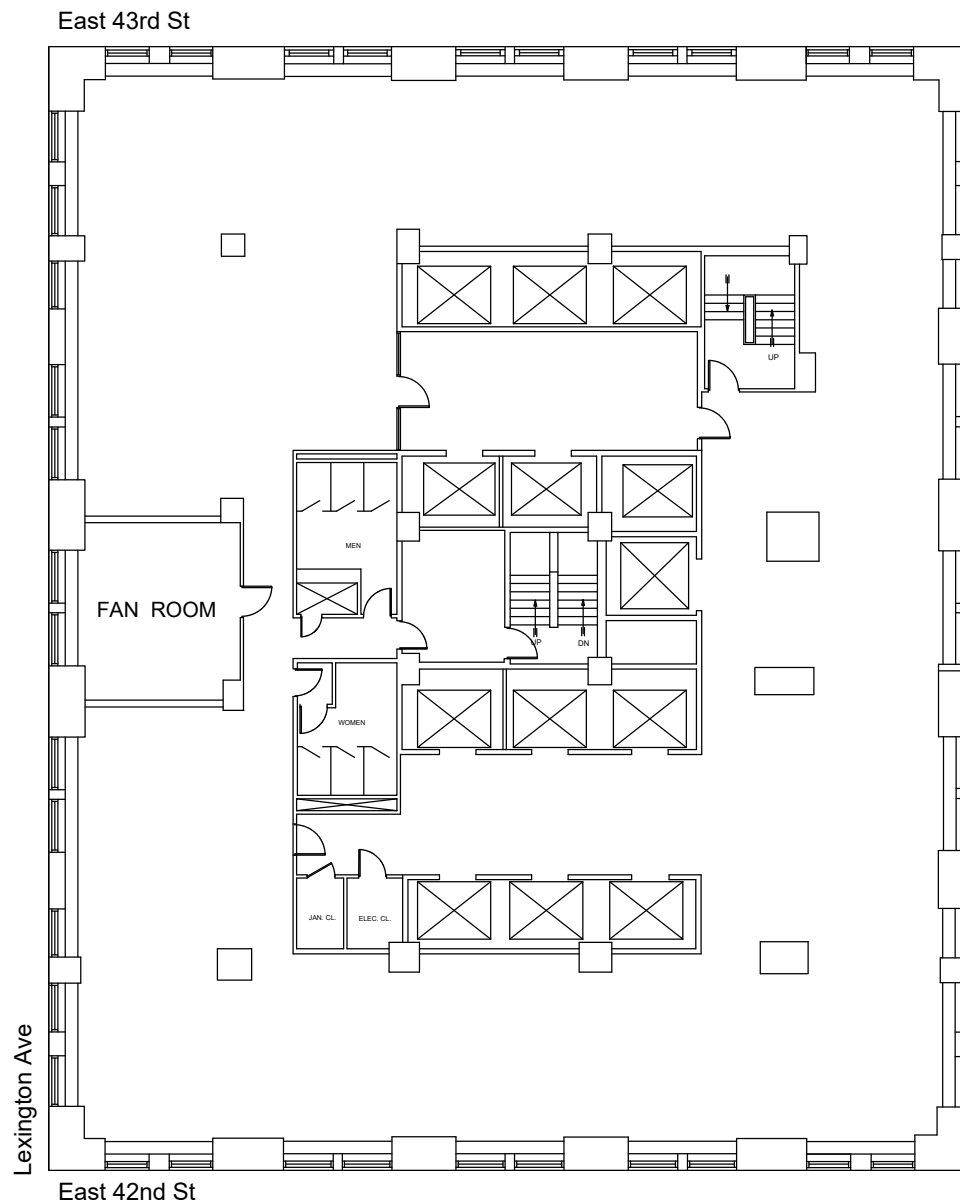

Chrysler Building

Suite 4400 - 11,266 RSF

44th Floor

Date Printed: 9/20/2021

RFR
RFR REALTY LLC

For complete listing, visit
www.rfrspace.com

Not to scale. All dimensions and conditions
are approximate and for information only.

Chrysler Building

Suite 4400 - 11,266 RSF

44th Floor

Date Printed: 10/15/2020