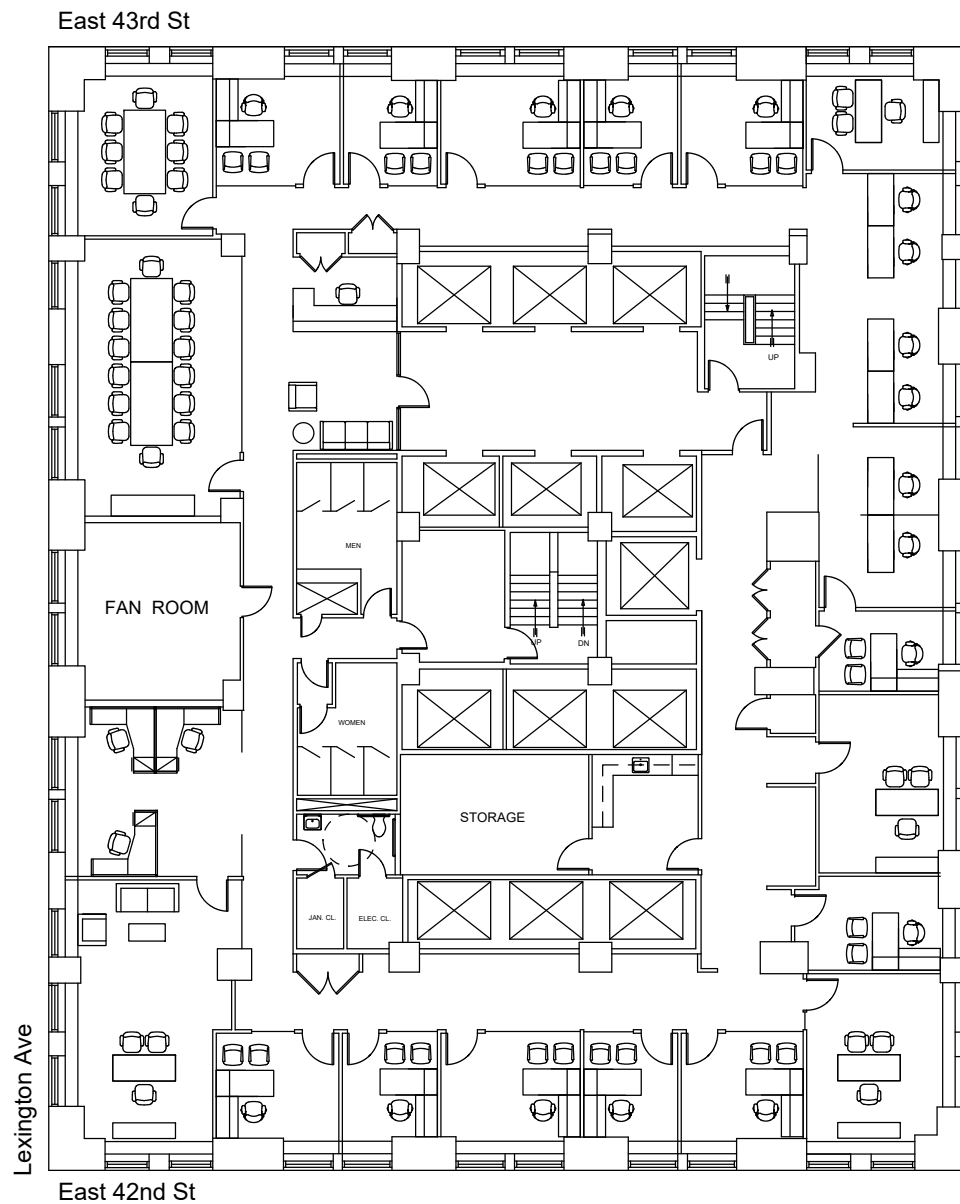

Chrysler Building

Suite 4400 - 11,266 RSF

44th Floor

Date Printed: 9/20/2021

RFR
RFR REALTY LLC

For complete listing, visit
www.rfrspace.com

Not to scale. All dimensions and conditions
are approximate and for information only.

Chrysler Building

Suite 4400 - 11,266 RSF

44th Floor

Date Printed: 10/15/2020