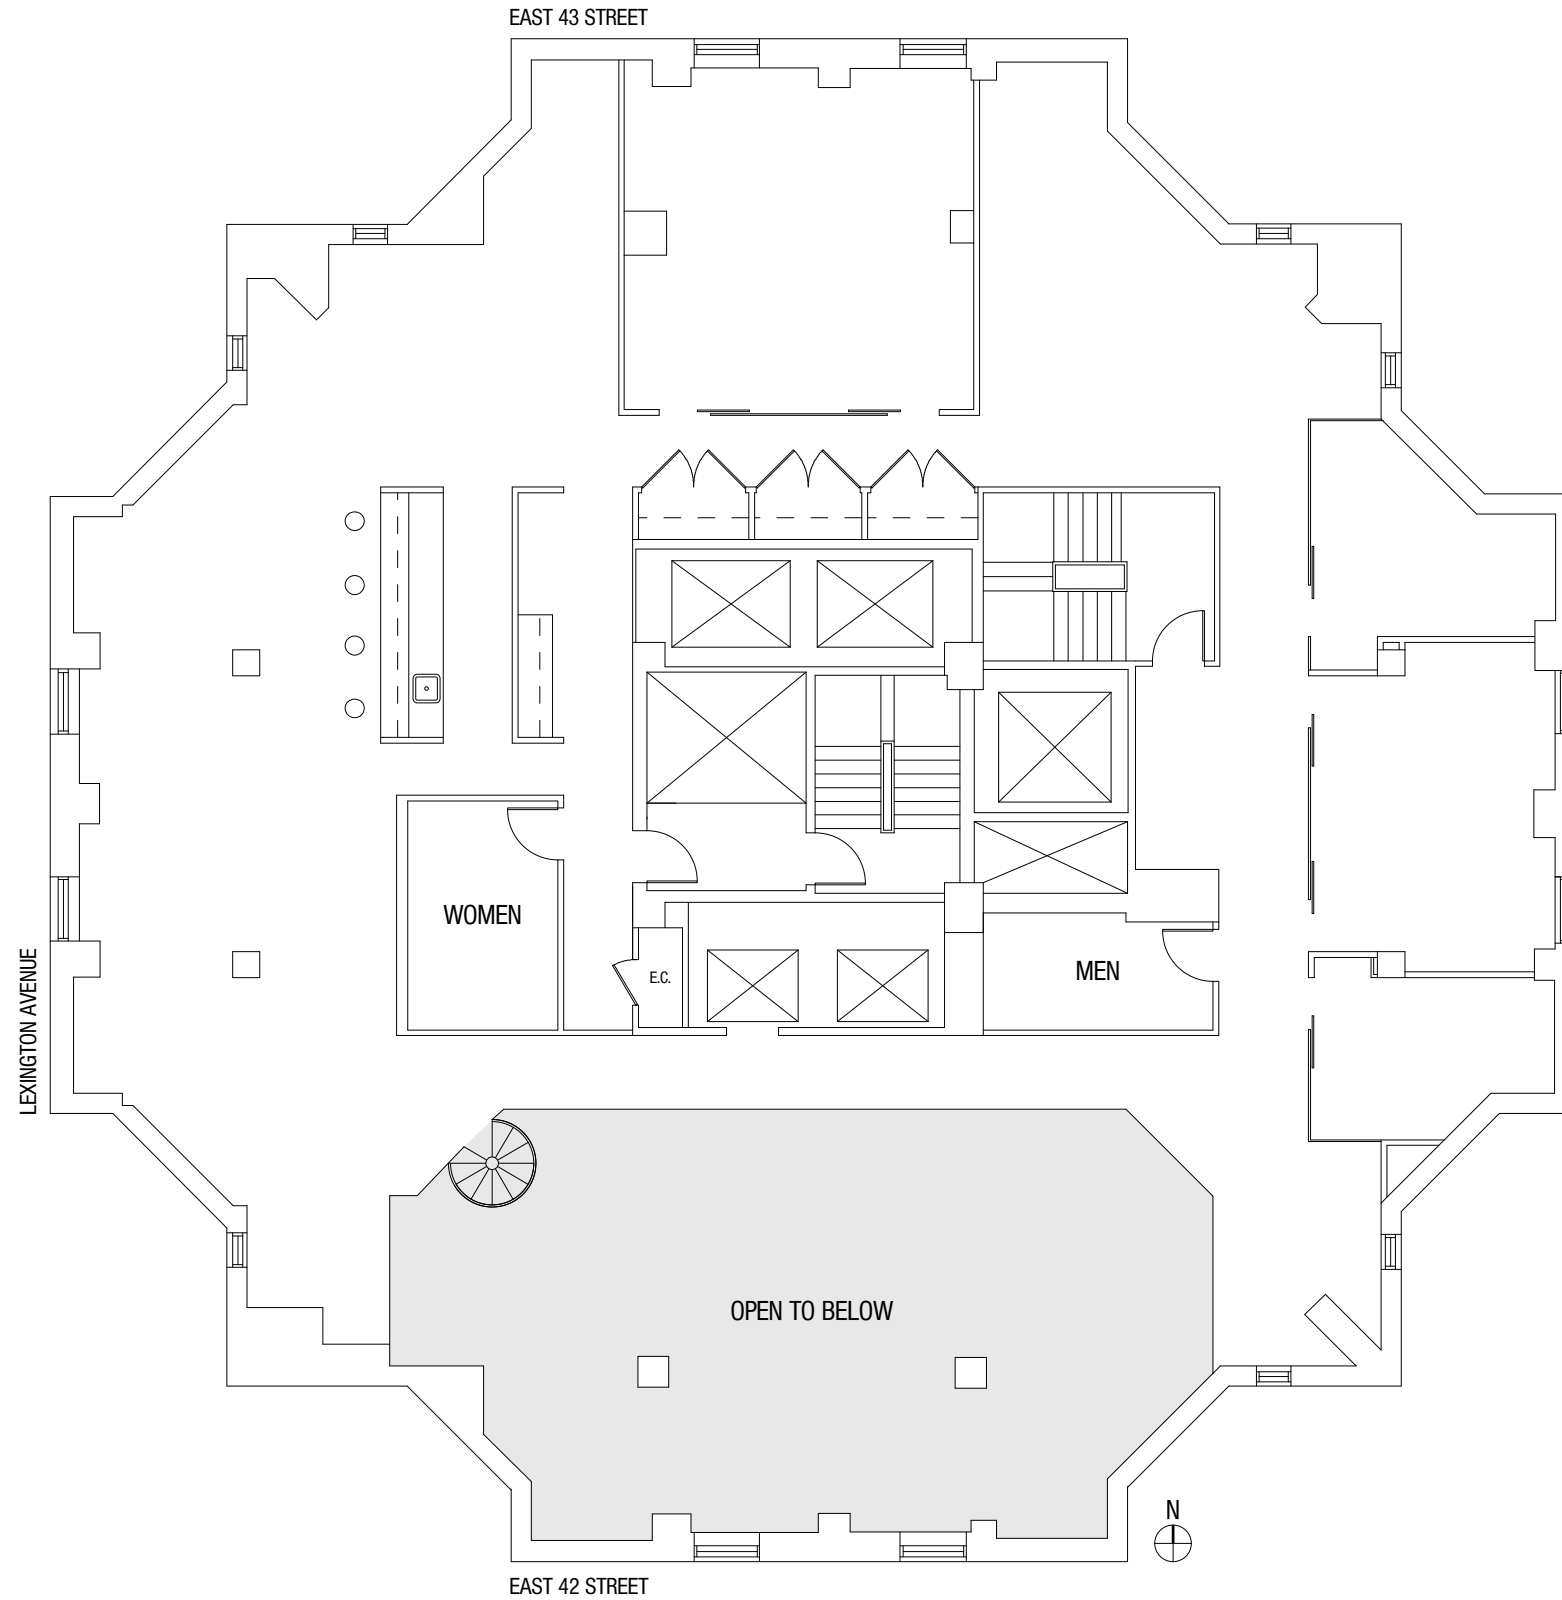

CHRYSLER BUILDING

THE JEWEL IN THE CROWN | 13,421 SF DUPLEX AVAILABLE

FLOORS 67 AND 68

LOCATED WITHIN THE “CROWN” OF THE CHRYSLER BUILDING, THE ENTIRE 67TH AND 68TH FLOORS ARE NOW AVAILABLE. THE 13,421 SF SPACE, FORMERLY HOME TO WALTER CHRYSLER’S CLOUD CLUB, BOASTS 25’ CEILINGS AND PANORAMIC VIEWS.

DUPLEX LOWER LEVEL FLOOR 67

7,654 SF

DUPLEX UPPER LEVEL FLOOR 68

5,767 SF

RFR

chryslerbuilding.com
rfr.com
rfrspace.com

AJ Camhi
acamhi@rfr.com
212 308 1000

Paul Milunec
pmilunec@rfr.com
212 223 1712