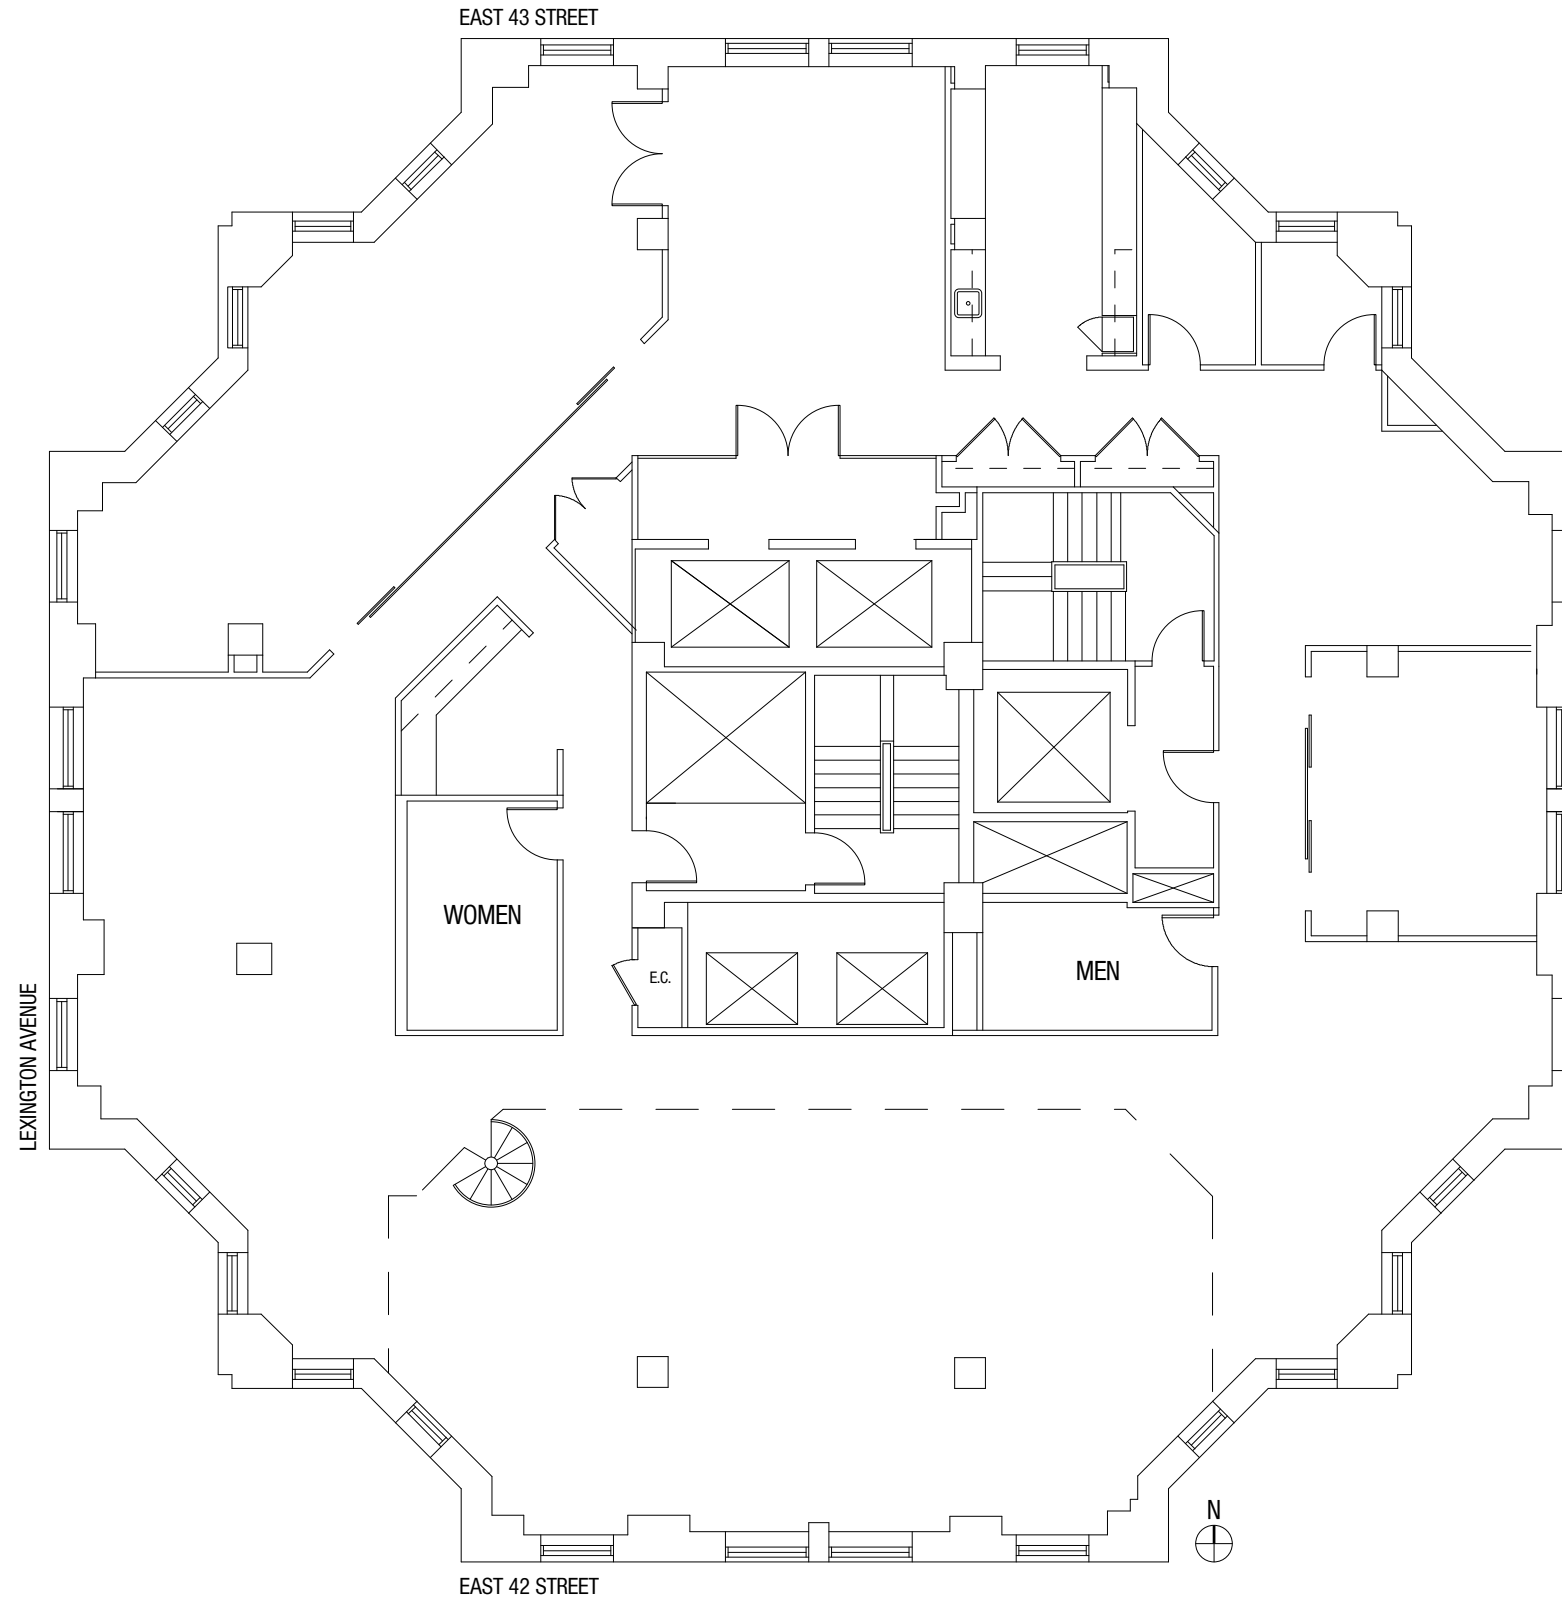

CHRYSLER BUILDING

THE JEWEL IN THE CROWN | 13,421 SF DUPLEX AVAILABLE

FLOORS 67 AND 68

LOCATED WITHIN THE “CROWN” OF THE CHRYSLER BUILDING, THE ENTIRE 67TH AND 68TH FLOORS ARE NOW AVAILABLE. THE 13,421 SF SPACE, FORMERLY HOME TO WALTER CHRYSLER’S CLOUD CLUB, BOASTS 25’ CEILINGS AND PANORAMIC VIEWS.

DUPLEX LOWER LEVEL FLOOR 67

7,654 SF

DUPLEX UPPER LEVEL FLOOR 68

5,767 SF

RFR

chryslerbuilding.com
rfr.com
rfrspace.com

AJ Camhi
acamhi@rfr.com
212 308 1000

Paul Milunec
pmilunec@rfr.com
212 223 1712