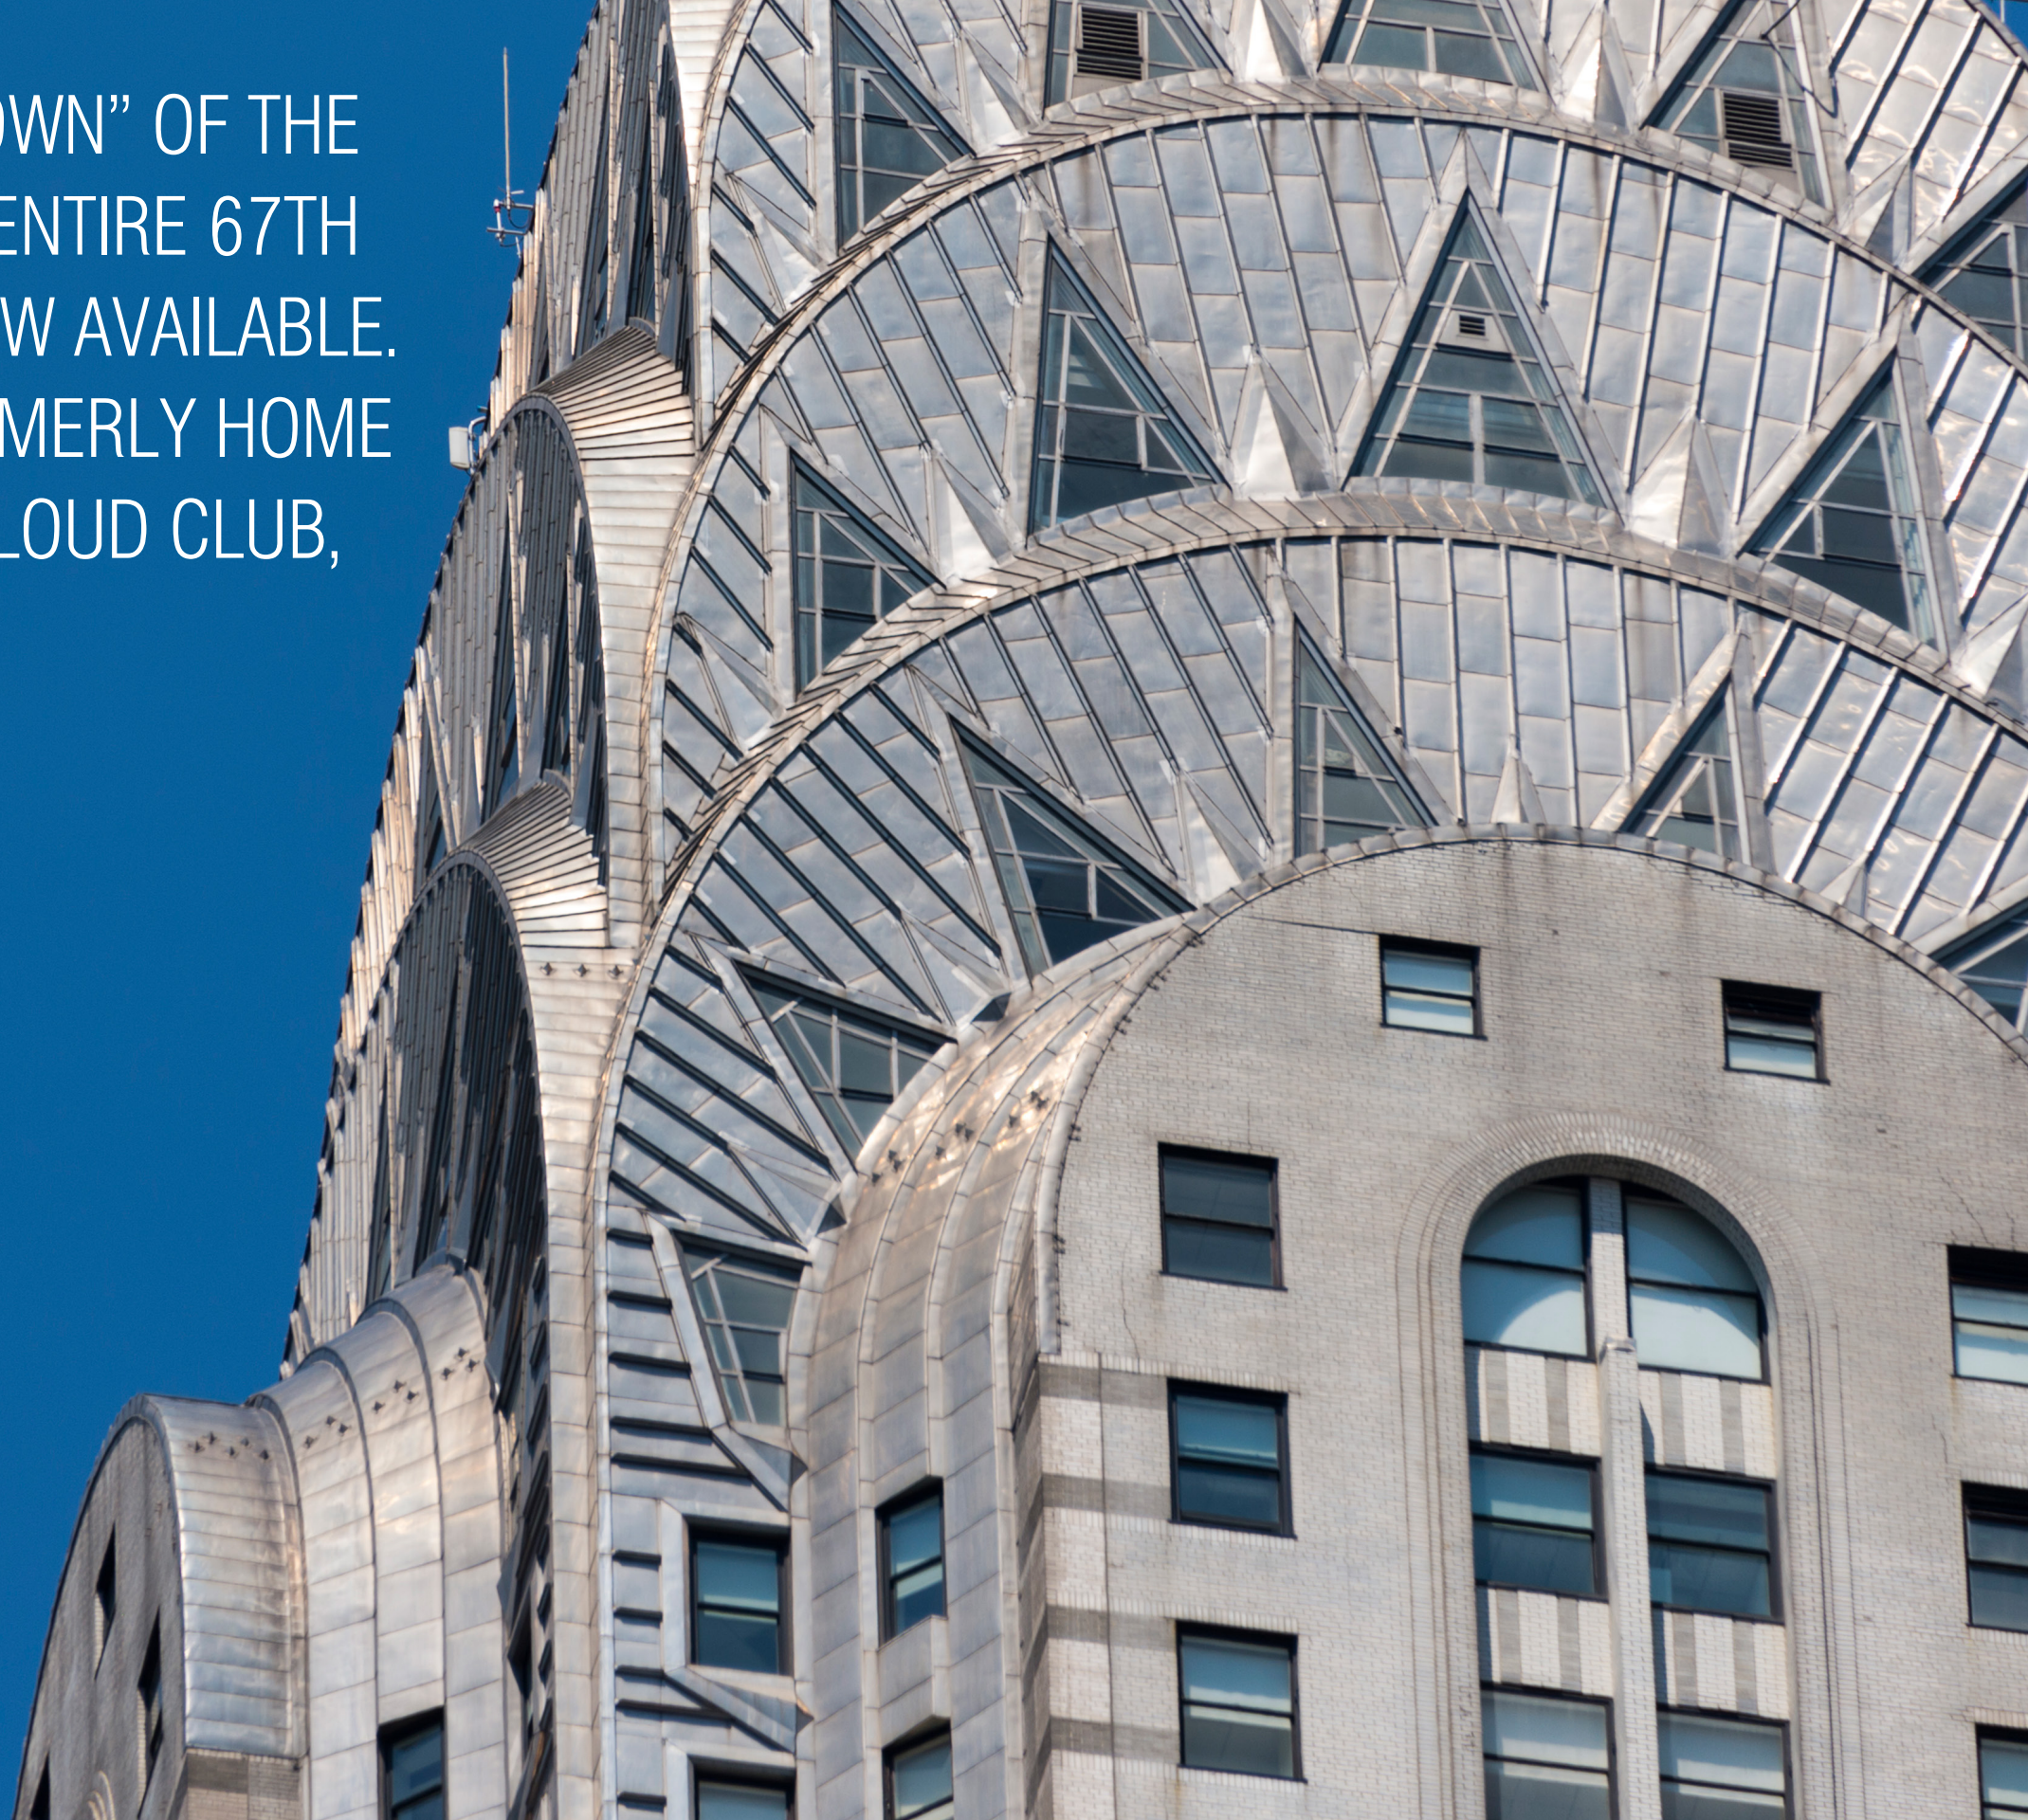

CHRYSLER BUILDING

THE JEWEL IN THE CROWN | 13,421 SF DUPLEX AVAILABLE

FLOORS 67 AND 68

LOCATED WITHIN THE “CROWN” OF THE CHRYSLER BUILDING, THE ENTIRE 67TH AND 68TH FLOORS ARE NOW AVAILABLE. THE 13,421 SF SPACE, FORMERLY HOME TO WALTER CHRYSLER’S CLOUD CLUB, BOASTS 25’ CEILINGS AND PANORAMIC VIEWS.