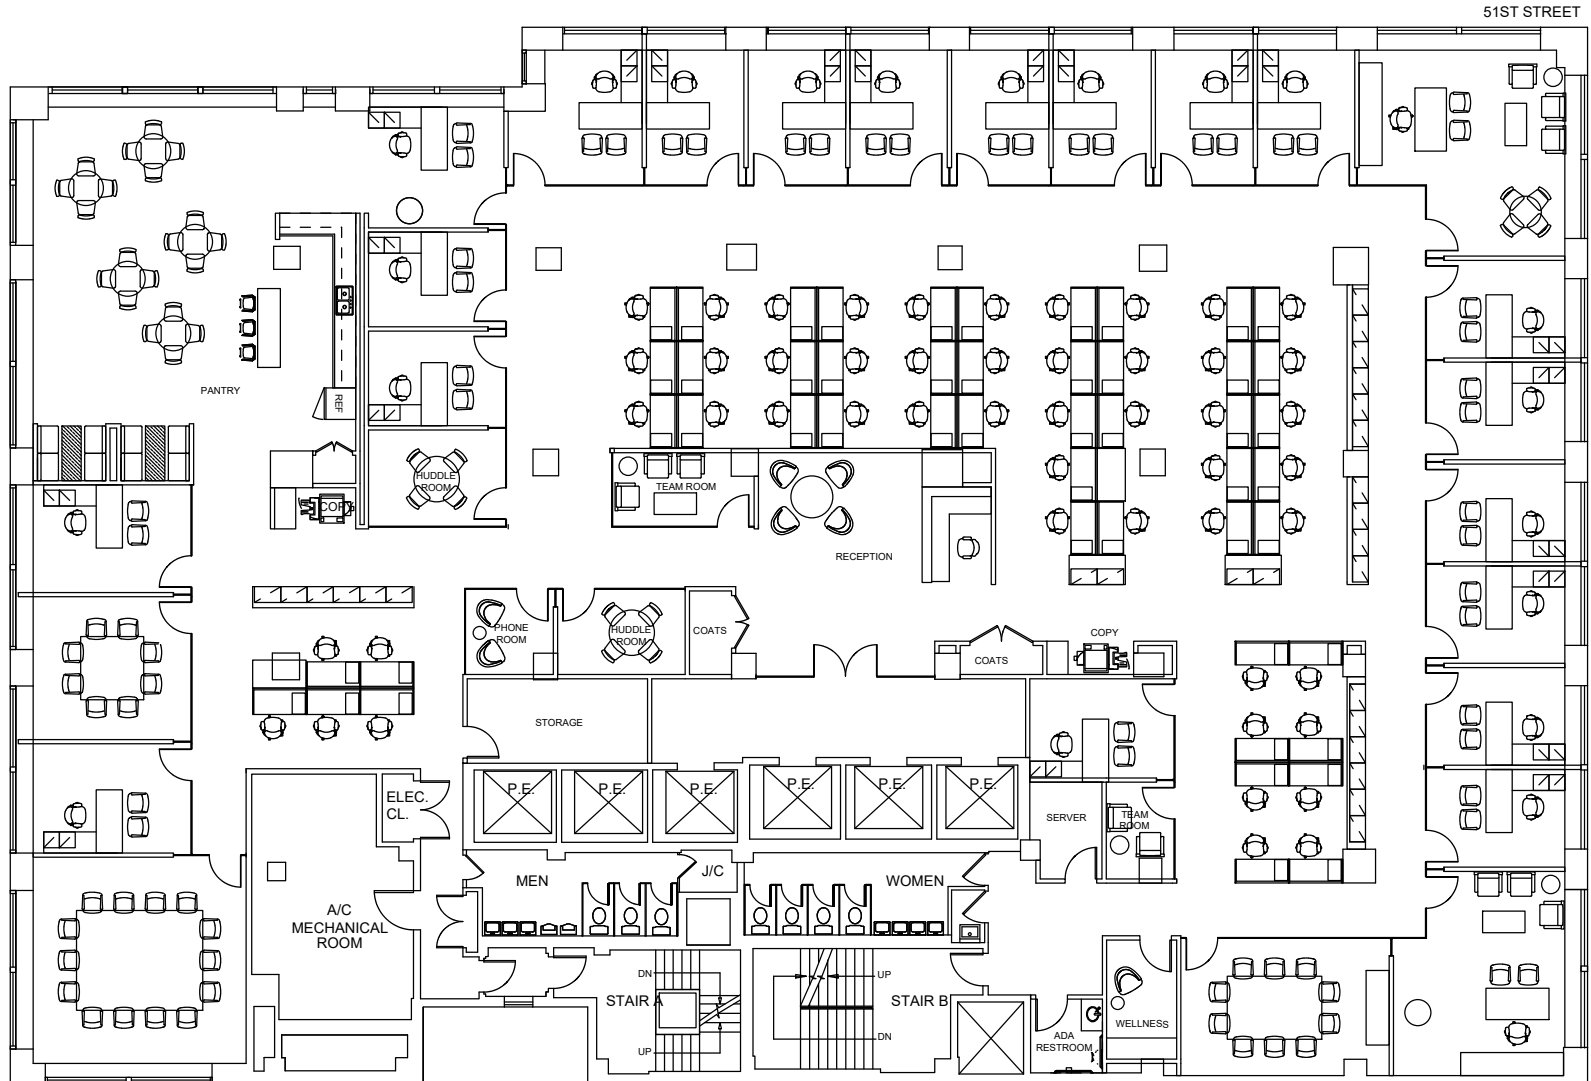

477 Madison Avenue
Suite 800 - 18,412 RSF

Floor 8

Date Printed: 6/15/2021

477 Madison Avenue

Suite 800 - 18,412 RSF

Floor 8

Date Printed: 6/24/2021

477 Madison Avenue

Suite 800 - 18,412 RSF

Floor 8

Date Printed: 6/24/2021

477 Madison Avenue

Suite 800 - 18,412 RSF

Floor 8

Date Printed: 6/24/2021