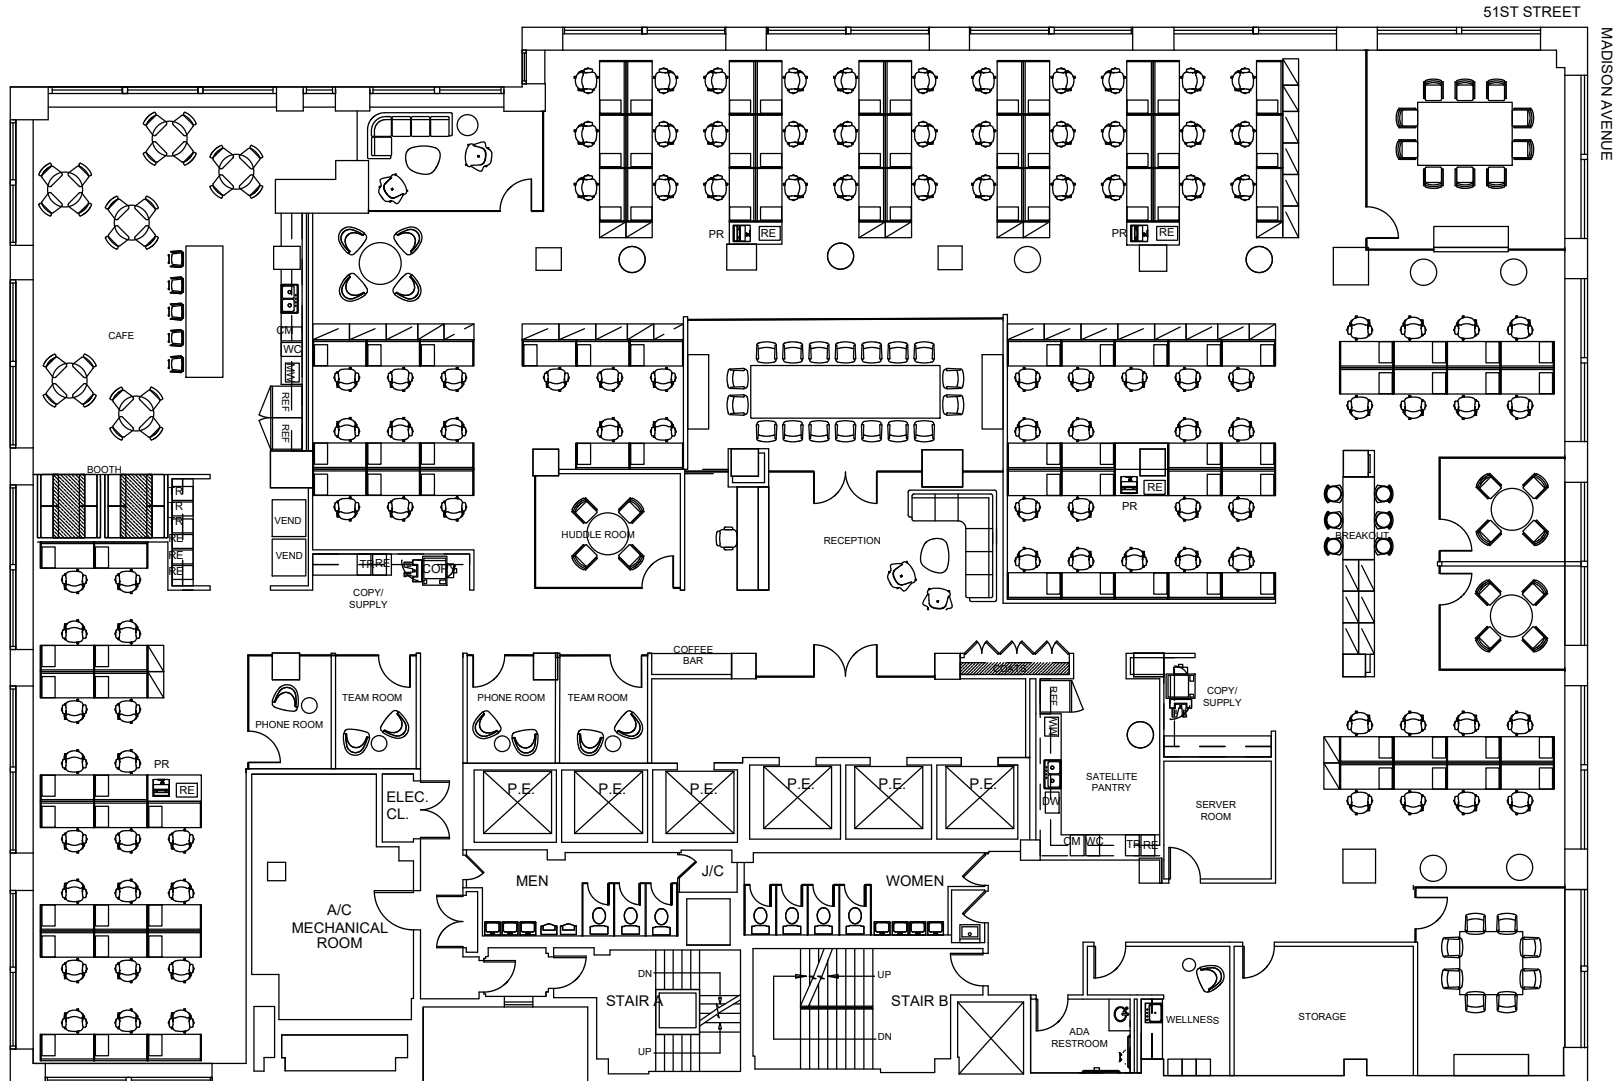

477 Madison Avenue
Suite 800 - 18,412 RSF

Floor 8

Date Printed: 6/15/2021

477 Madison Avenue

Suite 800 - 18,412 RSF

Floor 8

Date Printed: 6/24/2021

477 Madison Avenue

Suite 800 - 18,412 RSF

Floor 8

Date Printed: 6/24/2021

477 Madison Avenue

Suite 800 - 18,412 RSF

Floor 8

Date Printed: 6/24/2021