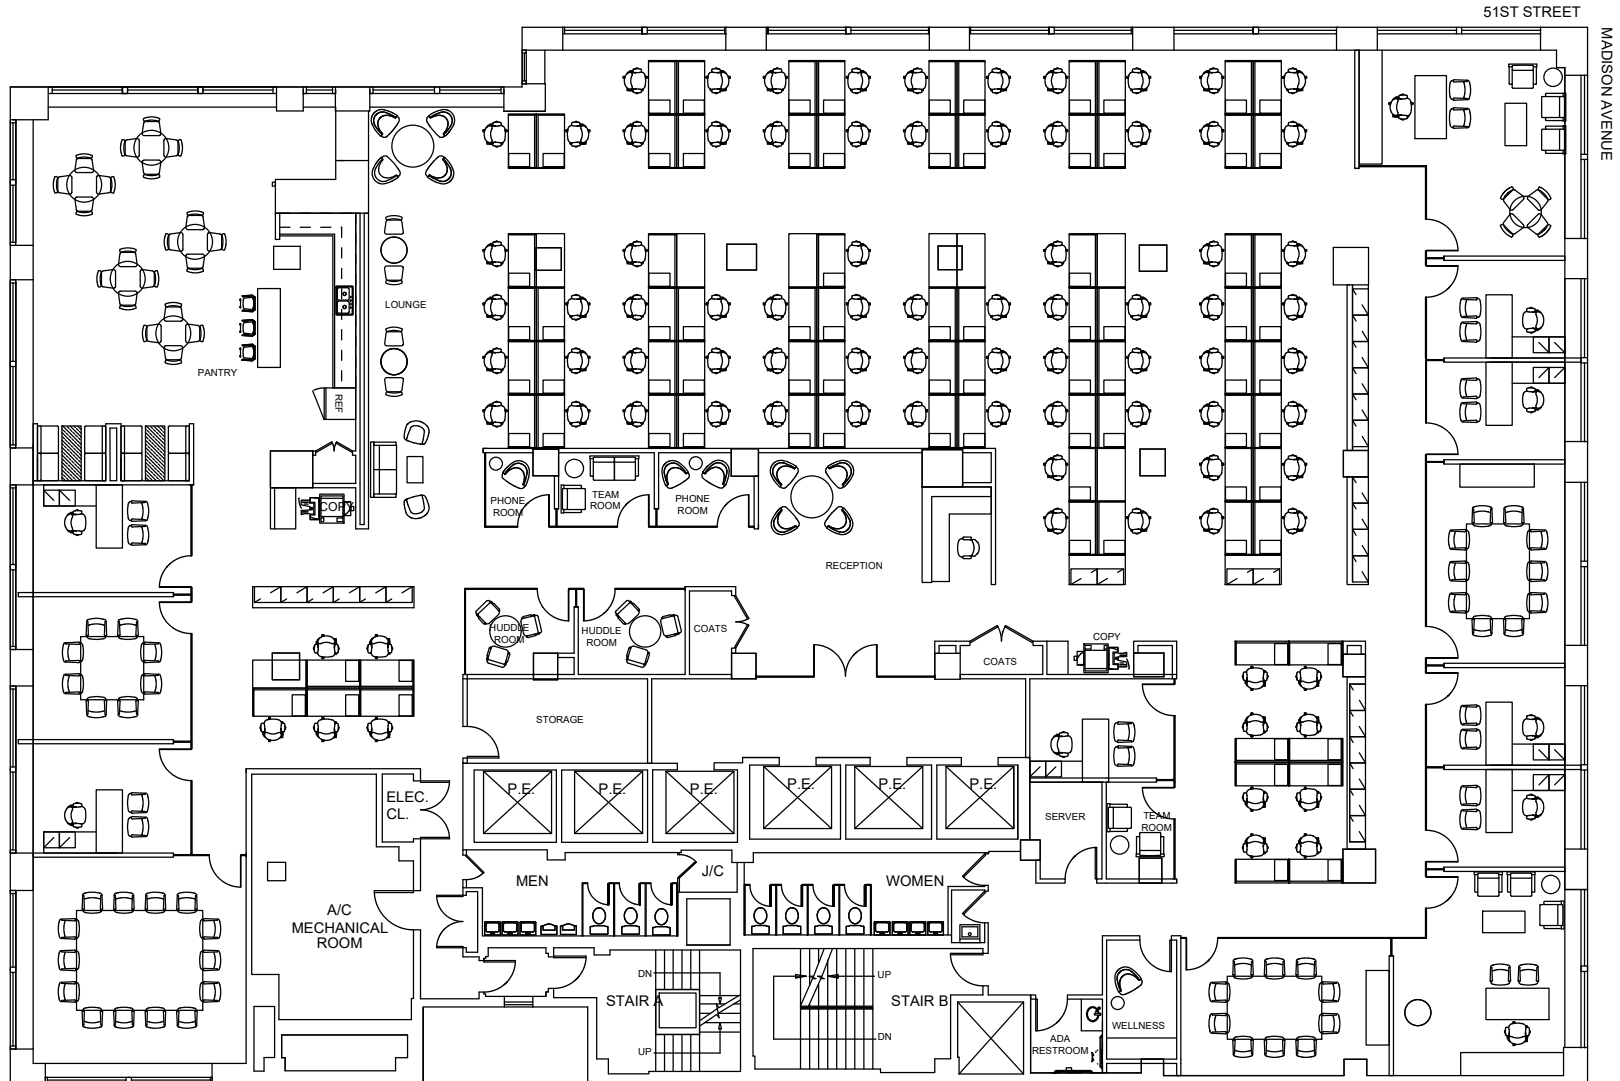

477 Madison Avenue
Suite 800 - 18,412 RSF

Floor 8

Date Printed: 6/15/2021

477 Madison Avenue

Suite 800 - 18,412 RSF

Floor 8

Date Printed: 6/24/2021

477 Madison Avenue

Suite 800 - 18,412 RSF

Floor 8

Date Printed: 6/24/2021

477 Madison Avenue

Suite 800 - 18,412 RSF

Floor 8

Date Printed: 6/24/2021