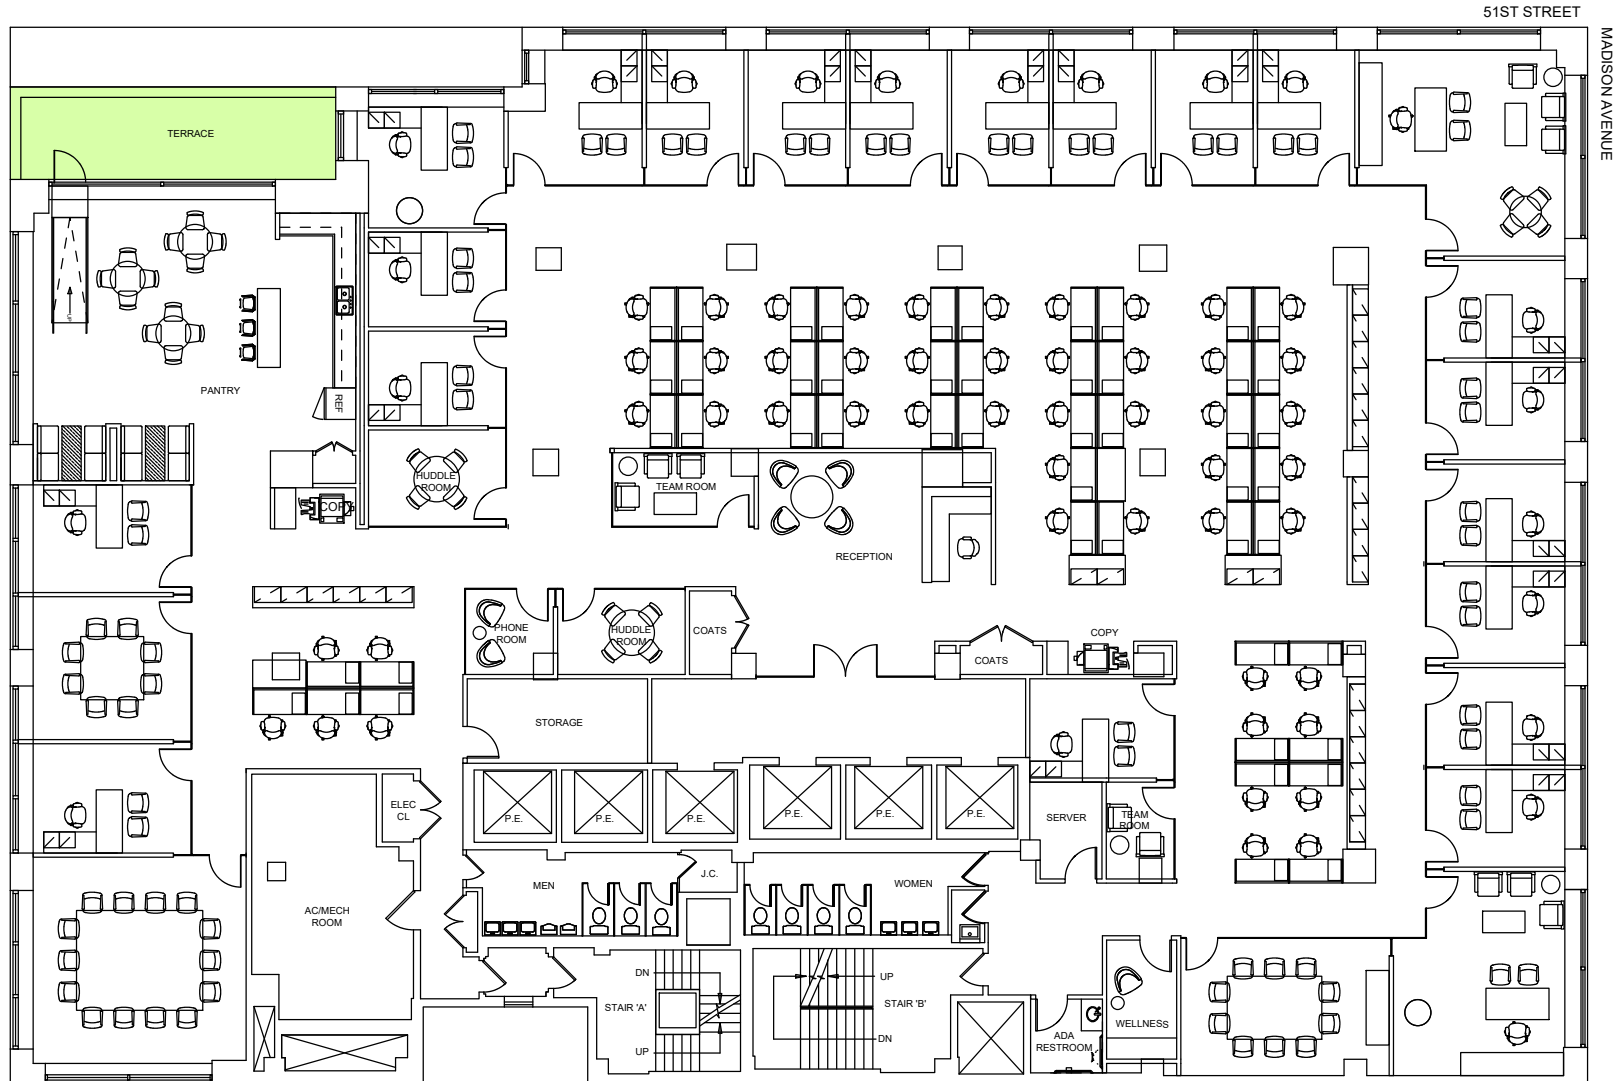

477 Madison Avenue

Suite 900 - 18,038 RSF

Floor 9

Date Printed: 6/15/2021

477 Madison Avenue

Suite 900 - 18,038 RSF

Floor 9

Date Printed: 7/29/2020

477 Madison Avenue

Suite 900 - 18,038 RSF

Floor 9

Date Printed: 7/29/2020

477 Madison Avenue

Suite 900 - 18,038 RSF

Floor 9

Date Printed: 7/29/2020