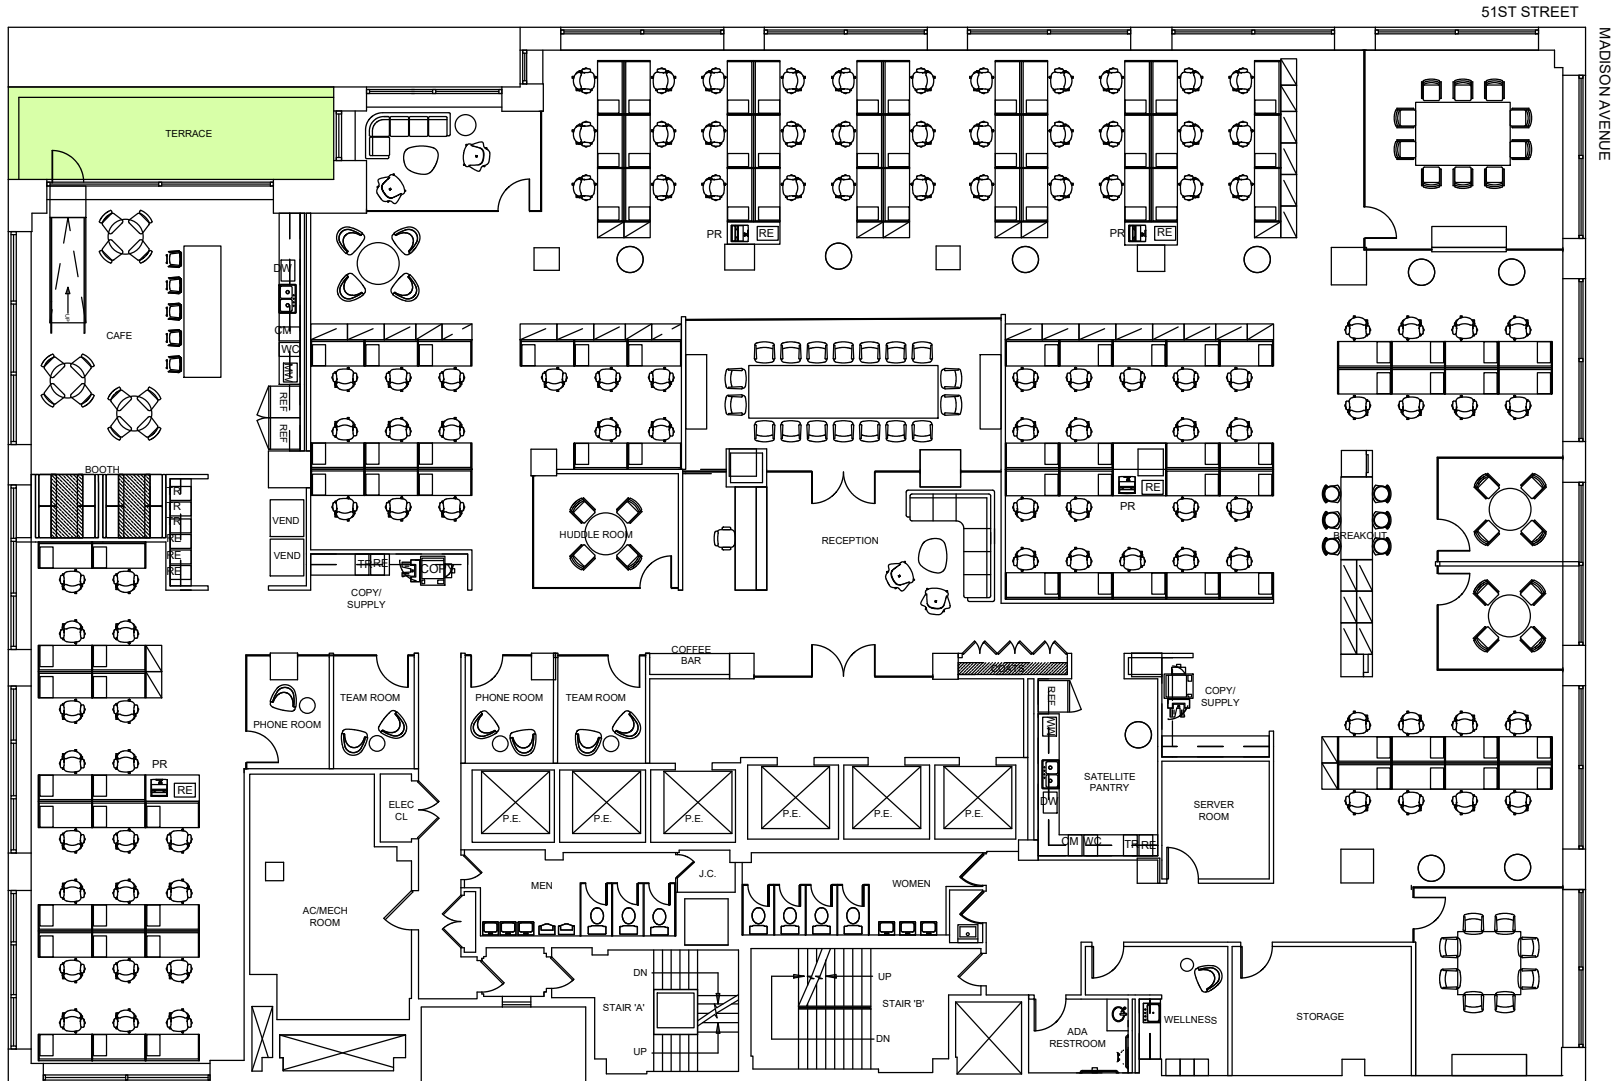

477 Madison Avenue

Suite 900 - 18,038 RSF

Floor 9

Date Printed: 6/15/2021

477 Madison Avenue

Suite 900 - 18,038 RSF

Floor 9

Date Printed: 7/29/2020

477 Madison Avenue

Suite 900 - 18,038 RSF

Floor 9

Date Printed: 7/29/2020

477 Madison Avenue

Suite 900 - 18,038 RSF

Floor 9

Date Printed: 7/29/2020