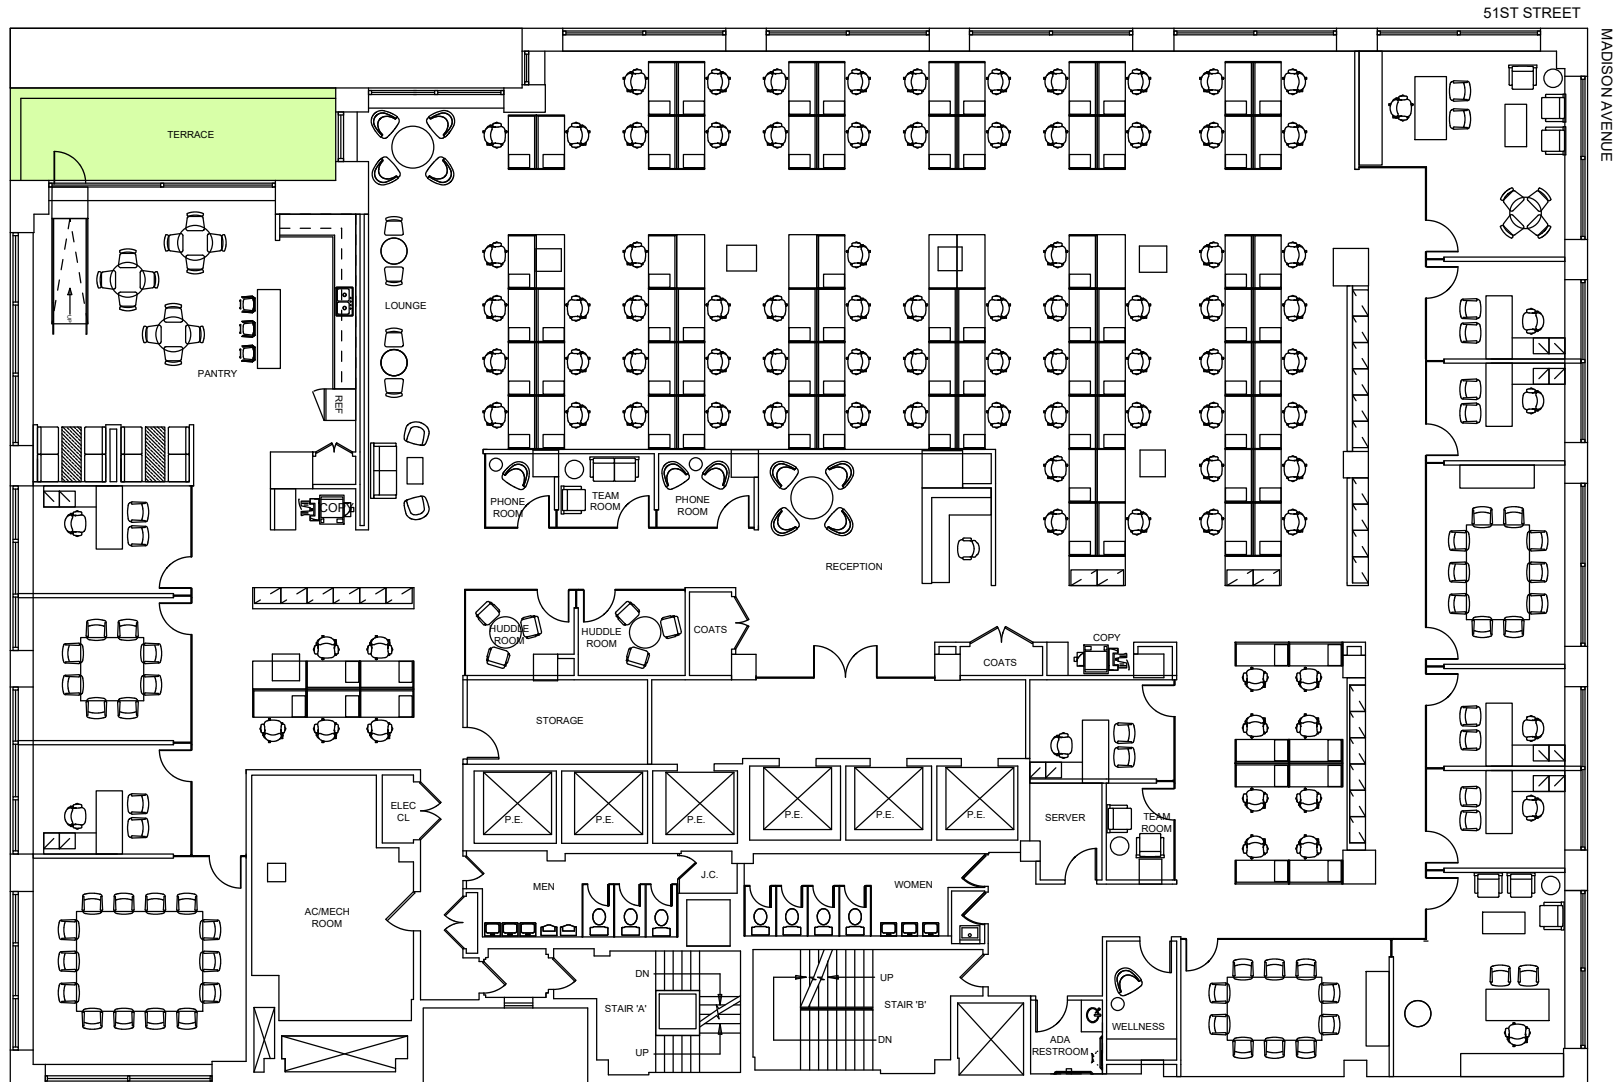

477 Madison Avenue

Suite 900 - 18,038 RSF

Floor 9

Date Printed: 6/15/2021

477 Madison Avenue

Suite 900 - 18,038 RSF

Floor 9

Date Printed: 7/29/2020

477 Madison Avenue

Suite 900 - 18,038 RSF

Floor 9

Date Printed: 7/29/2020

477 Madison Avenue

Suite 900 - 18,038 RSF

Floor 9

Date Printed: 7/29/2020