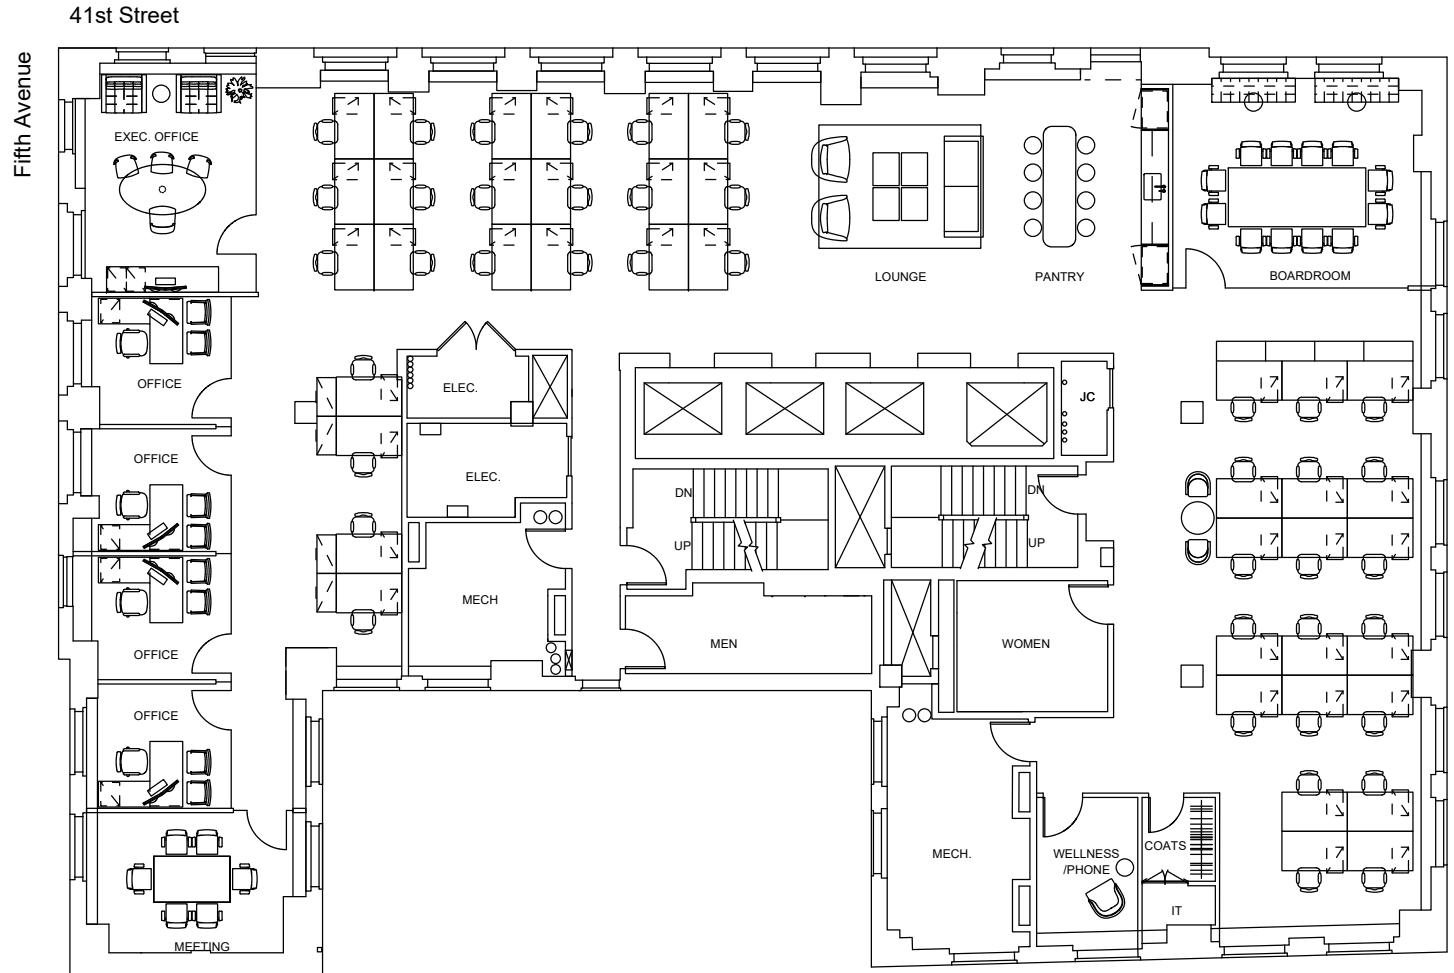

475 Fifth Avenue

Suite 1900 - 8,013 RSF

Floor 19

COUNT:	
OFFICES	4
EXECUTIVE OFFICES	1
WORKSTATIONS	41
TOTAL HEADCOUNT	46
BOARDROOM	1
MEETING ROOM	1
PHONE BOOTH	1

Date Printed: 4/29/2025